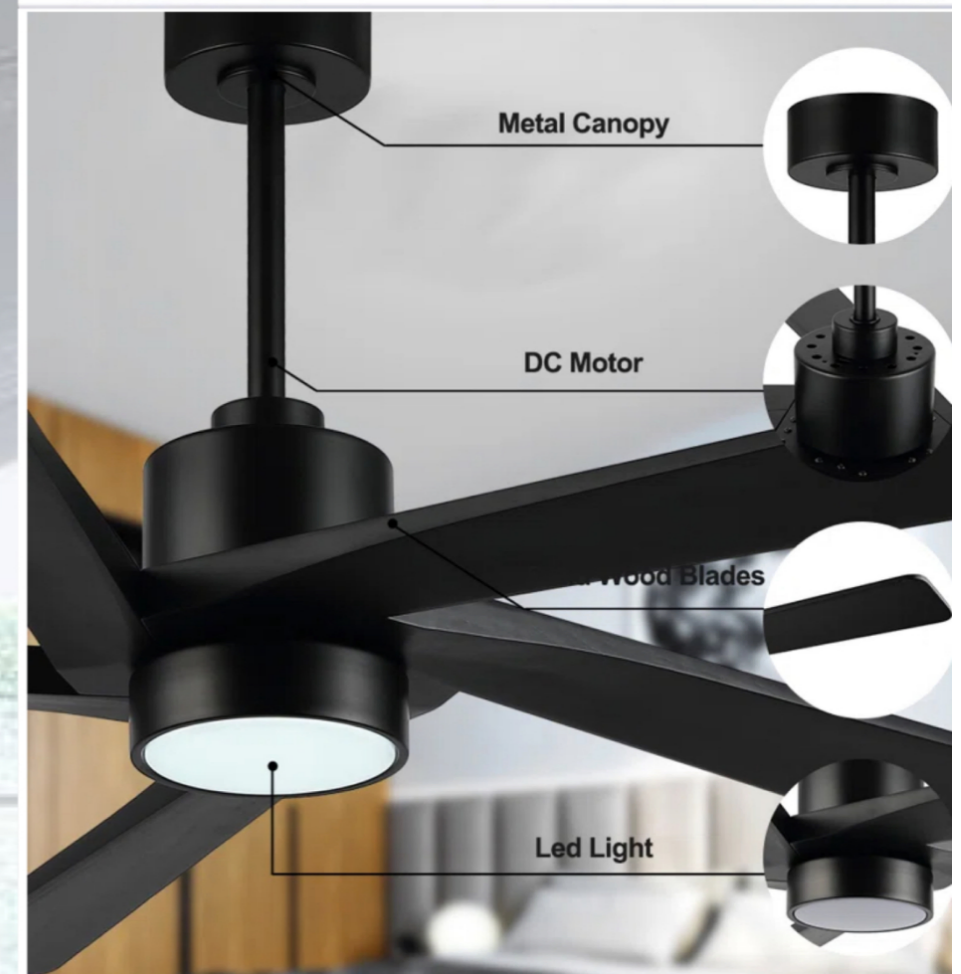

- 1. Size: 42 inches
- 2. Main color: Gold colour
- 3. Blade material: 5F* ABS
- 4. Lampshade: white injection molded lampshade
- 5. Light source: LED
- 6. Motor: DC motor
- 7. Standard configuration: DC remote control, with positive and negative