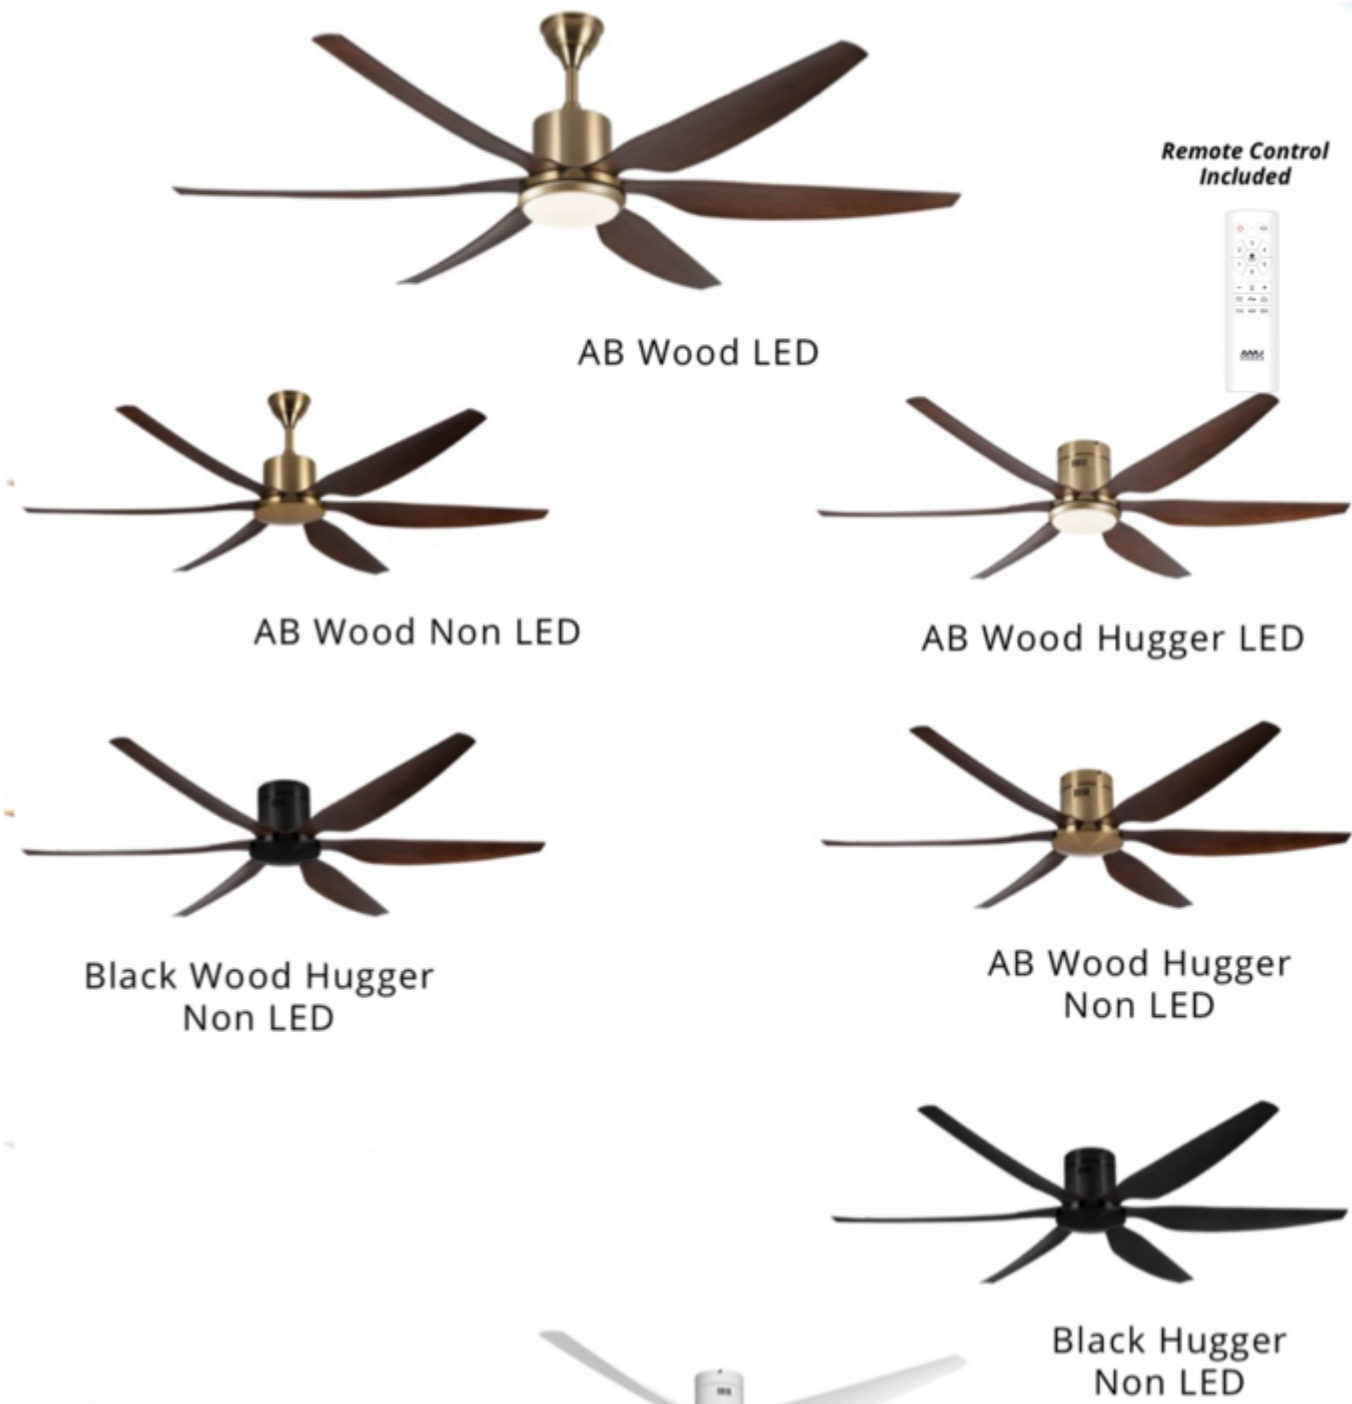

Remote Control
Included

AB Wood LED

AB Wood Non LED

AB Wood Hugger LED

Black Wood Hugger
Non LED

AB Wood Hugger
Non LED

Black Hugger
Non LED

White Hugger
Non LED

1. Size: 66"/54"
2. Main color: Multiple colors
3. Blade material: 5F*ABS
4. Lampshade: white injection molded
5. Light source: LED three-color variable light / no lamp
6. Motor: DC motor
7. Standard configuration: DC remote control, with forward and reverse