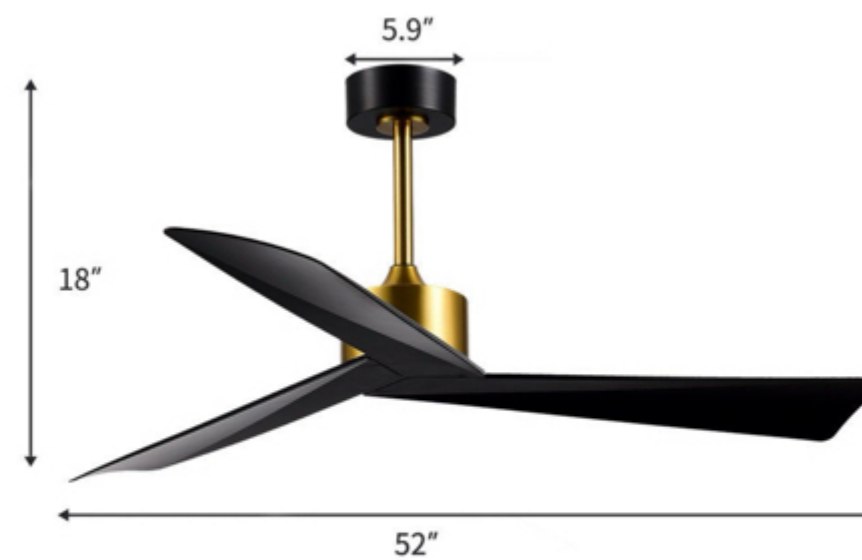

Remote control function: 6-speed speed regulation, 3-color

AMJ
XIAOXIA
Innovation • Masterpiece • Craftsmanship

1. Size: 52 inches
2. Main color: white/Black/Gold
3. Blade material: 3F*ABS
4. Lampshade: no lamp
5. Light source: LED three-color variable light
6. Motor: DC motor
7. Standard configuration: DC remote control, with forward and reverse

1. Size: 52 inches
2. Main color: white
3. Blade material: 3F*ABS white
4. Lampshade: no lamp
5. Light source: LED three-color variable light
6. Motor: DC motor
7. Standard configuration: DC remote control, with forward and reverse