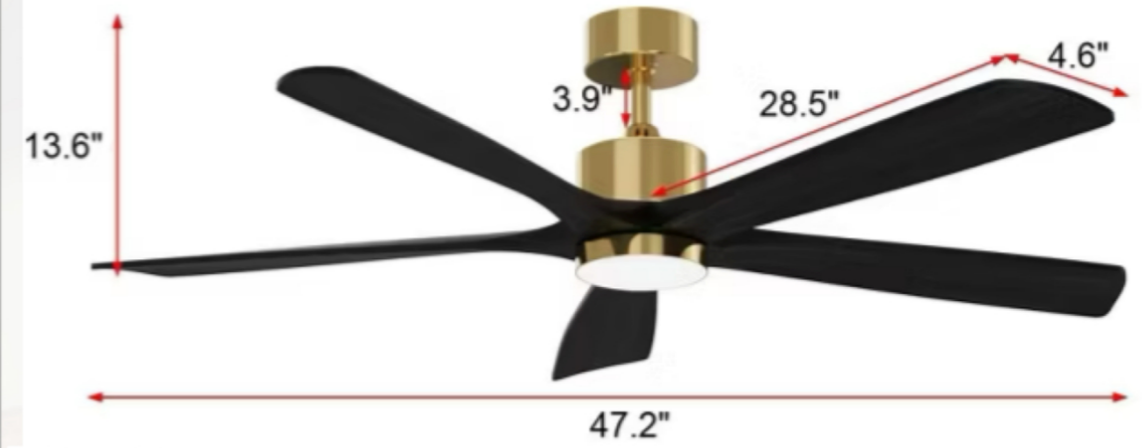

1. Size: 52"/46"/32"
2. Main color: white/Black/Gold
3. Blade material: 3F*ABS
4. Lampshade: no lamp
5. Light source: LED three-color variable light
6. Motor: DC motor
7. Standard configuration: DC remote control, with forward and reverse

280 RPM

1. Size: 52 inches
2. Main color: white/Black/Gold
3. Blade material: 3F*ABS
4. Lampshade: no lamp
5. Light source: LED three-color variable light
6. Motor: DC motor
7. Standard configuration: DC remote control, with forward and reverse

Fan Size :52"
Fan Material: Metal/ABS
Motor :DC
Colour:

AMJ
XIAOXIA
Innovation + Masterpiece + Craftsmanship

- 1. Size: 54 inches
- 2. Main color: Gold colour
- 3. Blade material: 5F* Wood
- 4. Lampshade: white injection molded lampshade
- 5. Light source: LED
- 6. Motor: DC motor
- 7. Standard configuration: DC remote control, with positive and negative

- 1. Size: 42 inches
- 2. Main color: Gold colour
- 3. Blade material: 5F* ABS
- 4. Lampshade: white injection molded lampshade
- 5. Light source: LED
- 6. Motor: DC motor
- 7. Standard configuration: DC remote control, with positive and negative