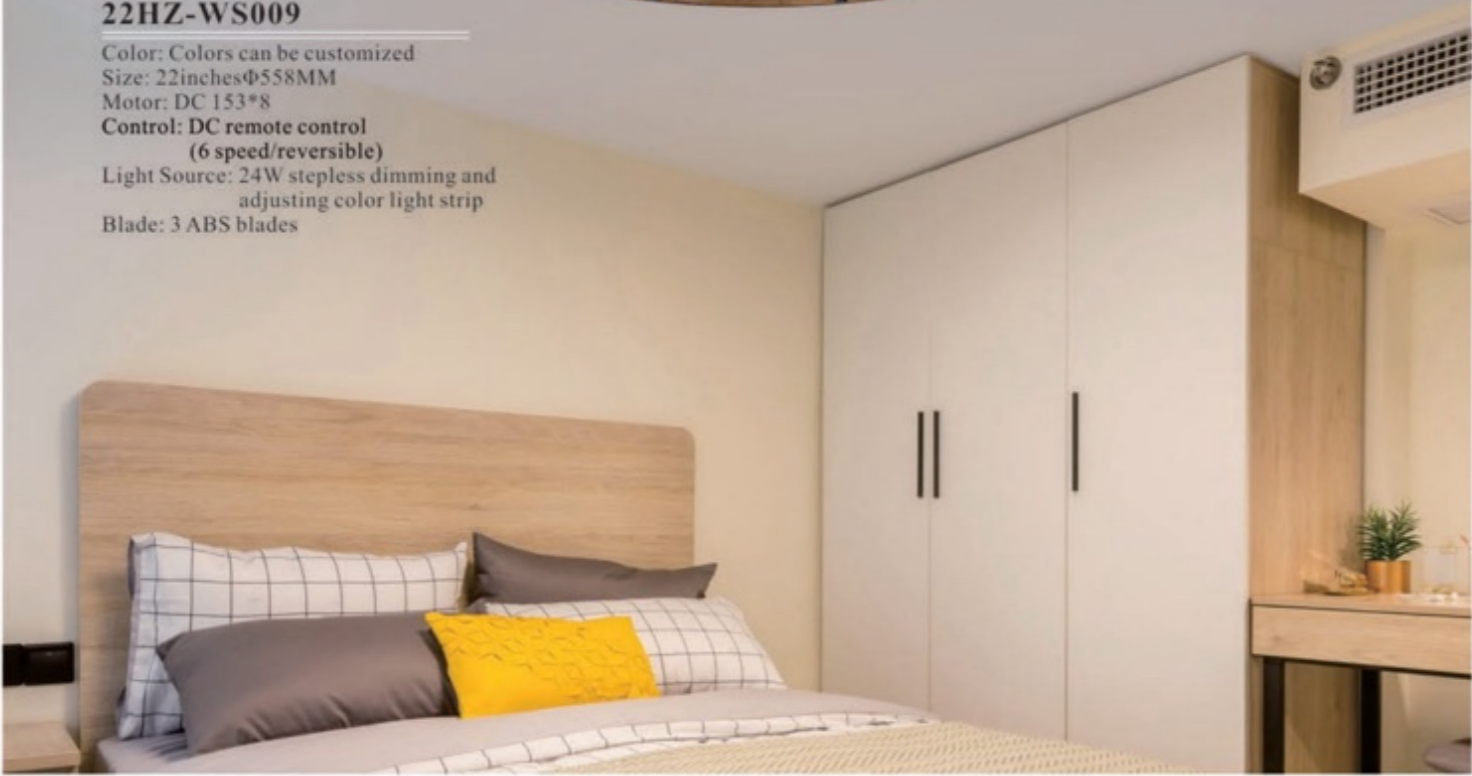

22HZ-WS009

Color: Colors can be customized
Size: 22inchesΦ558MM
Motor: DC 153*8
Control: DC remote control (6 speed/reversible)
Light Source: 24W stepless dimming and adjusting color light strip
Blade: 3 ABS blades

22HZ-WS007

Color: Colors can be customized
Size: 22inchesΦ558MM
Motor: DC 153*8
Control: DC remote control (6 speed/reversible)
Lamp: E27*5 (don't include lamp bulb)
Blade: 3 ABS blades