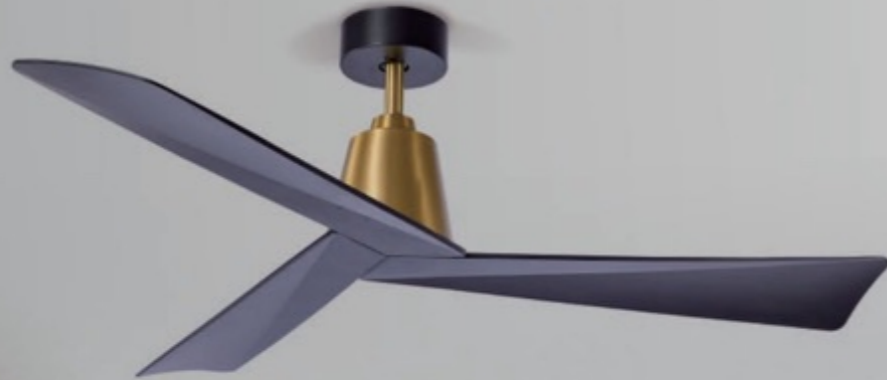

Control with the
Smart Life App

WORKS WITH
alexa

works with
Hey Google

52HZ-1053

Color: Colors can be customized
Size: 52inchesΦ1320MM
Motor: DC 125*20
Light Source: No
Control: DC remote control
(6 speed/reversible)
Blade: 3 ABS blades