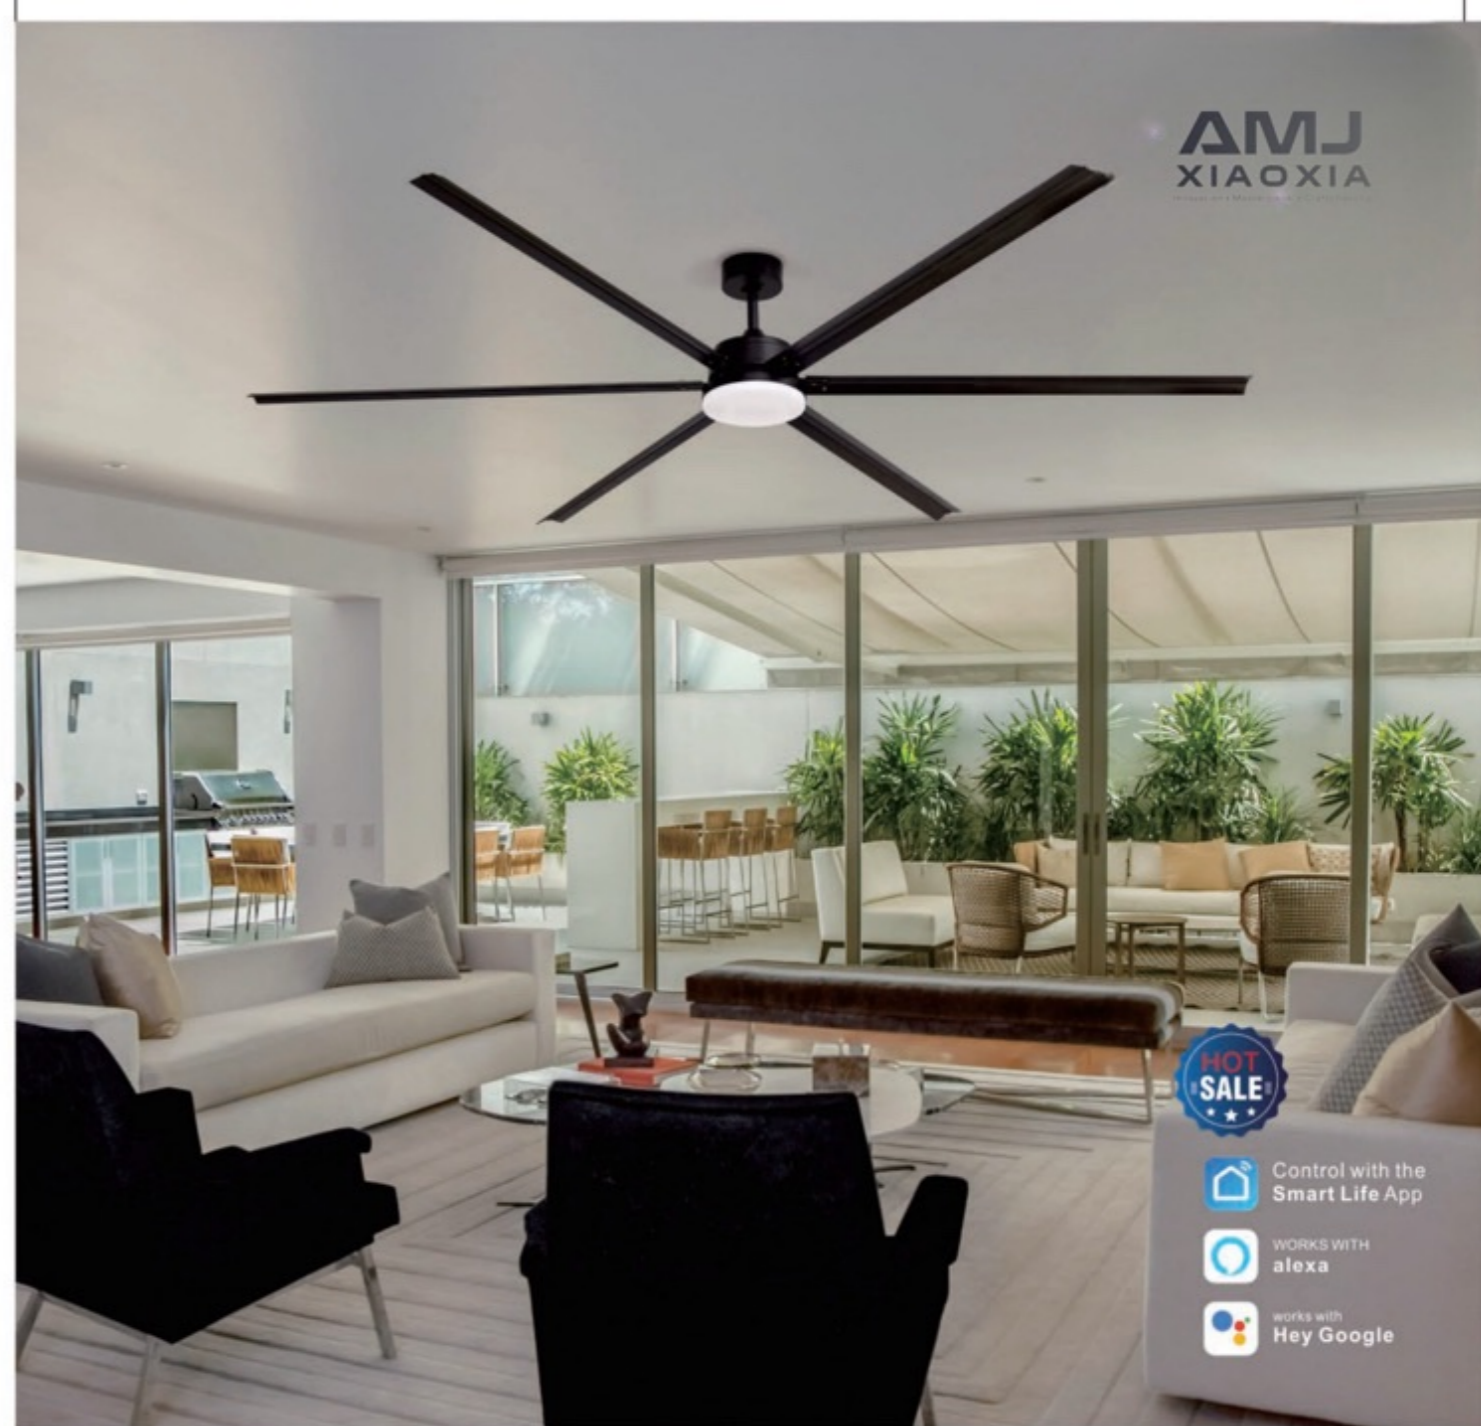

52HZ-110L-9F

Color: Colors can be customized
Size: 52inchesΦ1320MM
Motor: DC 153*20
Light Source: 20W 3 colors LED light
Control: DC remote control
(6 speed/reversible)
Blade: 9 Aluminum blades

60HZ-110L-9F

HOT SALE

- Control with the Smart Life App
- WORKS WITH alexa
- works with Hey Google

66HZ-136

Color: Colors can be customized
Size: 66inchesΦ1676MM
Motor: DC 153*20
Light Source: 20W 3 colors LED light
Control: DC remote control
(6 speed/reversible)
Blade: 6 Aluminum blades