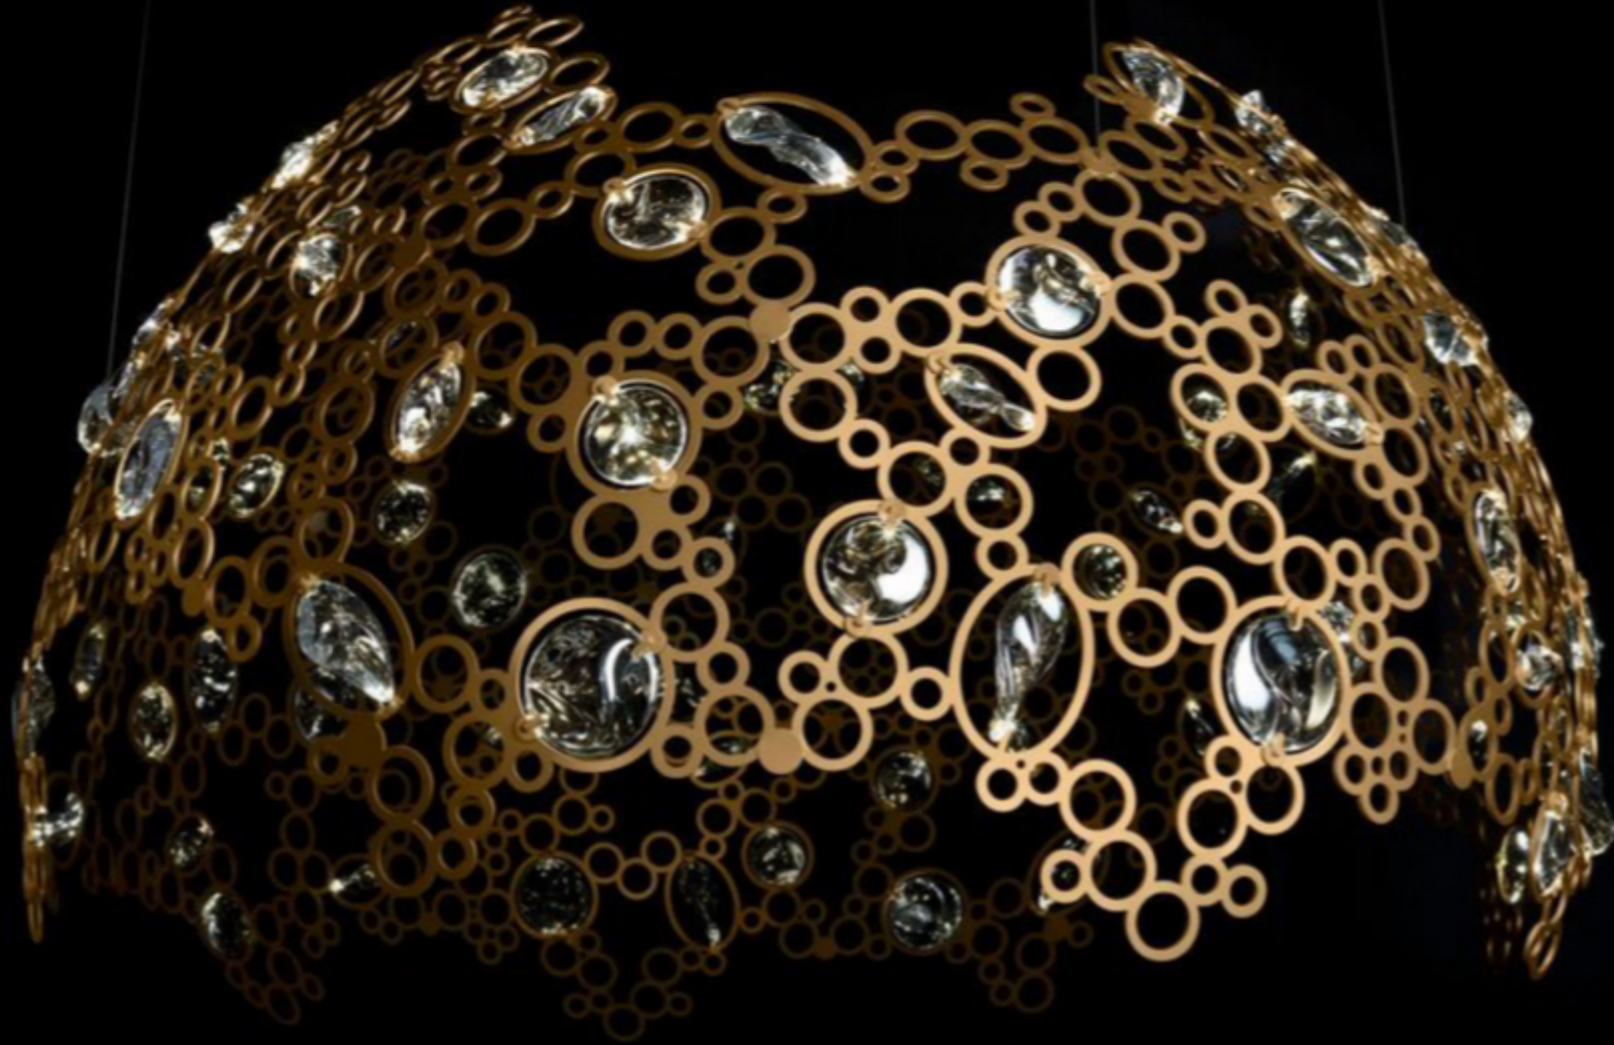

AMJ
XIAOXIA
Innovation + Masterpiece + Craftsmanship