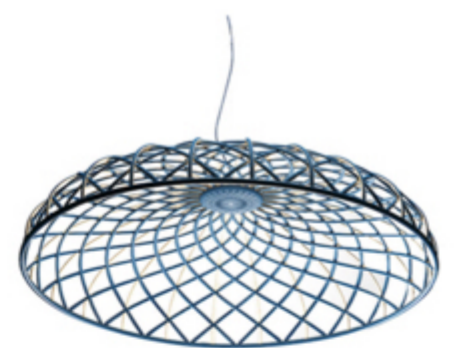

213 mm

ø 904 mm

D610*H1800mm

D760*H1800mm

D904*H1800mm