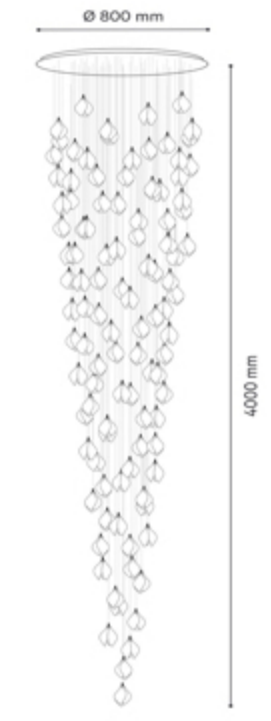

Bloom · Scandent · 225 Bloom · Scandent · 150 Bloom · Scandent · 105

Bloom · Conical · 105

Bloom · Conical · 85

Bloom · Conical · 40

Bloom · Blanket · 200

Bloom · Blanket · 100

Bloom · Blanket · 9

Bloom · Blanket · 60

AMJ
XIAOXIA
 Innovation + Masterpiece + Craftsmanship

AMJ
XIAOXIA
Innovation + Masterpiece + Craftsmanship

Diameter (cm)	Height, H1/H2 (cm)	Number of pendants, flowers/birds (pcs)
110	115/120	265/4
90	100/115	144/3
70	80/90	104/3

Diameter (cm)	Height, H1/H2 (cm)	Number of pendants, flowers/birds (pcs)
60	60	81

12,8

180

50

Diameter (cm)	Height, H1/H2 (cm)	Number of pendants, flowers/birds (pcs)
50	180	95/2

12,8

230

70

- H: 40in (101.6cm)
- L: 24in (60.9cm)
- W: 24in (60.9cm)
- Materials: Crystal

- H: 22in (55.9cm)
- L: 12in (30.5cm)
- W: 12in (30.5cm)
- Materials: Crystal

- H: 12.5in (31.7cm)
- L: 26in (66cm)
- W: 26in (66cm)
- Materials: Crystal