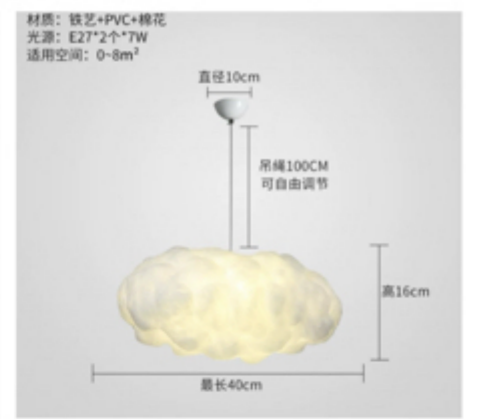

AMJ
XIAOXIA
Innovation • Masterpiece • Craftsmanship

W 65cm x H 100cm / W 26" x H 39.3"

W 130cm x H 180cm / W 51.1" x H 70.8"

W 180cm x H 265cm / W 70.8" x H 104"

MJ6133F
L1800*W800*H1260mm

213 mm

ø 904 mm

D610*H1800mm

D760*H1800mm

D904*H1800mm

AMJ
XIAOXIA
Innovation • Masterpiece • Craftsmanship

Materials:ash wood

10248P/A3
D180*H986mm

10248P/A2
D180*H665mm

10248P/A4
D180*H1315mm

10248P/B4
D260*H1210mm