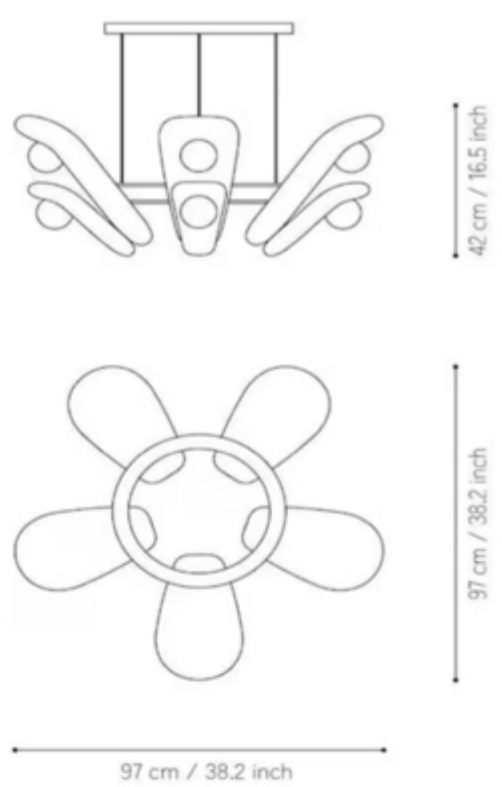

- . H: 40.5in (102.8cm)
- . L: 41in (104.1cm)
- . W: 40in (104.1cm)
- . Materials: Crystal

- . H: 52in (132.1cm)
- . L: 33.5in (85.1cm)
- . W: 33.5in (85.1cm)
- . Materials: Crystal

- . H: 33in (83.8cm)
- . L: 13in (33cm)
- . W: 8in (20.3cm)
- . Materials: Crystal

- H: 40in (101.6cm)
- L: 24in (60.9cm)
- W: 24in (60.9cm)
- Materials: Crystal

- H: 22in (55.9cm)
- L: 12in (30.5cm)
- W: 12in (30.5cm)
- Materials: Crystal

- H: 12.5in (31.7cm)
- L: 26in (66cm)
- W: 26in (66cm)
- Materials: Crystal

- H: 37in (93.9cm)
- L: 13in (33cm)
- W: 13in (33cm)
- Materials: Crystal

AMJ XIAOXIA

Innovation + Masterpiece + Craftsmanship

AMJ
XIAOXIA
Innovation + Masterpiece + Craftsmanship

9176P
D900*H900mm

9176P/L
L1000*W500*H590mm
L1200*W500*H590mm
L1500*W500*H590mm

9707P
L900*W350*H400mm
L1250*W650*H520mm
L1950*W1000*H1420mm

AMJ
XIAOXIA
Innovation + Masterpiece + Craftsmanship

AMJ
XIAOXIA
Innovation • Masterpiece • Craftsmanship

45light

30light

AMJ
XIAOXIA
Innovation • Masterpiece • Craftsmanship