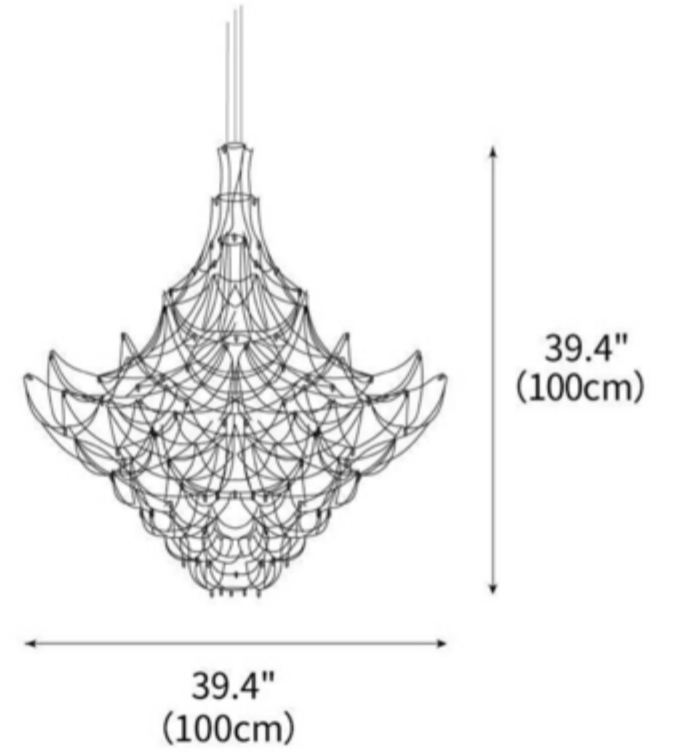

H 44 cm | L 150 cm | D 80 cm

H 210 cm * D 100 cm

H 44 cm | L 150 cm | D 80 cm

H 55 cm | L 16 cm | D 16 cm

Size:

D1400*H850mm

Size:

D1200/D66mm

- . H: 40.5in (102.8cm)
- . L: 41in (104.1cm)
- . W: 40in (104.1cm)
- . Materials: Crystal

- . H: 52in (132.1cm)
- . L: 33.5in (85.1cm)
- . W: 33.5in (85.1cm)
- . Materials: Crystal

- . H: 33in (83.8cm)
- . L: 13in (33cm)
- . W: 8in (20.3cm)
- . Materials: Crystal

- H: 40in (101.6cm)
- L: 24in (60.9cm)
- W: 24in (60.9cm)
- Materials: Crystal

- H: 22in (55.9cm)
- L: 12in (30.5cm)
- W: 12in (30.5cm)
- Materials: Crystal

- H: 12.5in (31.7cm)
- L: 26in (66cm)
- W: 26in (66cm)
- Materials: Crystal

- H: 37in (93.9cm)
- L: 13in (33cm)
- W: 13in (33cm)
- Materials: Crystal

AMJ XIAOXIA

Innovation + Masterpiece + Craftsmanship

AMJ
XIAOXIA
Innovation + Masterpiece + Craftsmanship

9176P
D900*H900mm

9176P/L
L1000*W500*H590mm
L1200*W500*H590mm
L1500*W500*H590mm