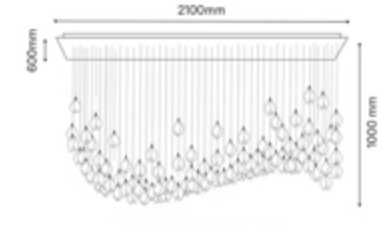

Bloom · Scandent · 225 Bloom · Scandent · 150 Bloom · Scandent · 105

Bloom · Conical · 105

Bloom · Conical · 85

Bloom · Conical · 40

Bloom · Blanket · 200

Bloom · Blanket · 100

Bloom · Blanket · 9

Bloom · Blanket · 60

AMJ
XIAOXIA
 Innovation + Masterpiece + Craftsmanship

AMJ
XIAOXIA
Innovation + Masterpiece + Craftsmanship

Diameter (cm)	Height, H1/H2 (cm)	Number of pendants, flowers/birds (pcs)
110	115/120	265/4
90	100/115	144/3
70	80/90	104/3

Diameter (cm)	Height, H1/H2 (cm)	Number of pendants, flowers/birds (pcs)
60	60	81

12,8

180

50

Diameter (cm)	Height, H1/H2 (cm)	Number of pendants, flowers/birds (pcs)
50	180	95/2

12,8

230

70