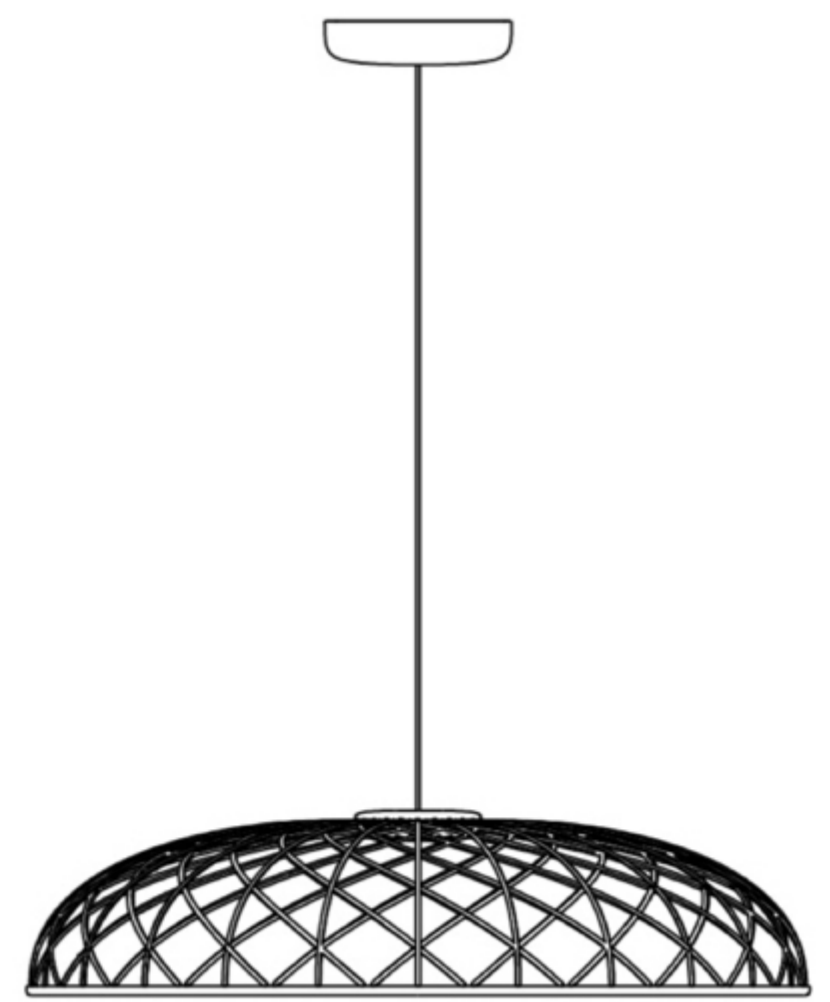

AMJ
XIAOXIA
Innovation • Masterpiece • Craftsmanship

W 65cm x H 100cm / W 26" x H 39.3"

W 130cm x H 180cm / W 51.1" x H 70.8"

W 180cm x H 265cm / W 70.8" x H 104"

MJ6133F
L1800*W800*H1260mm

213 mm

ø 904 mm

D610*H1800mm