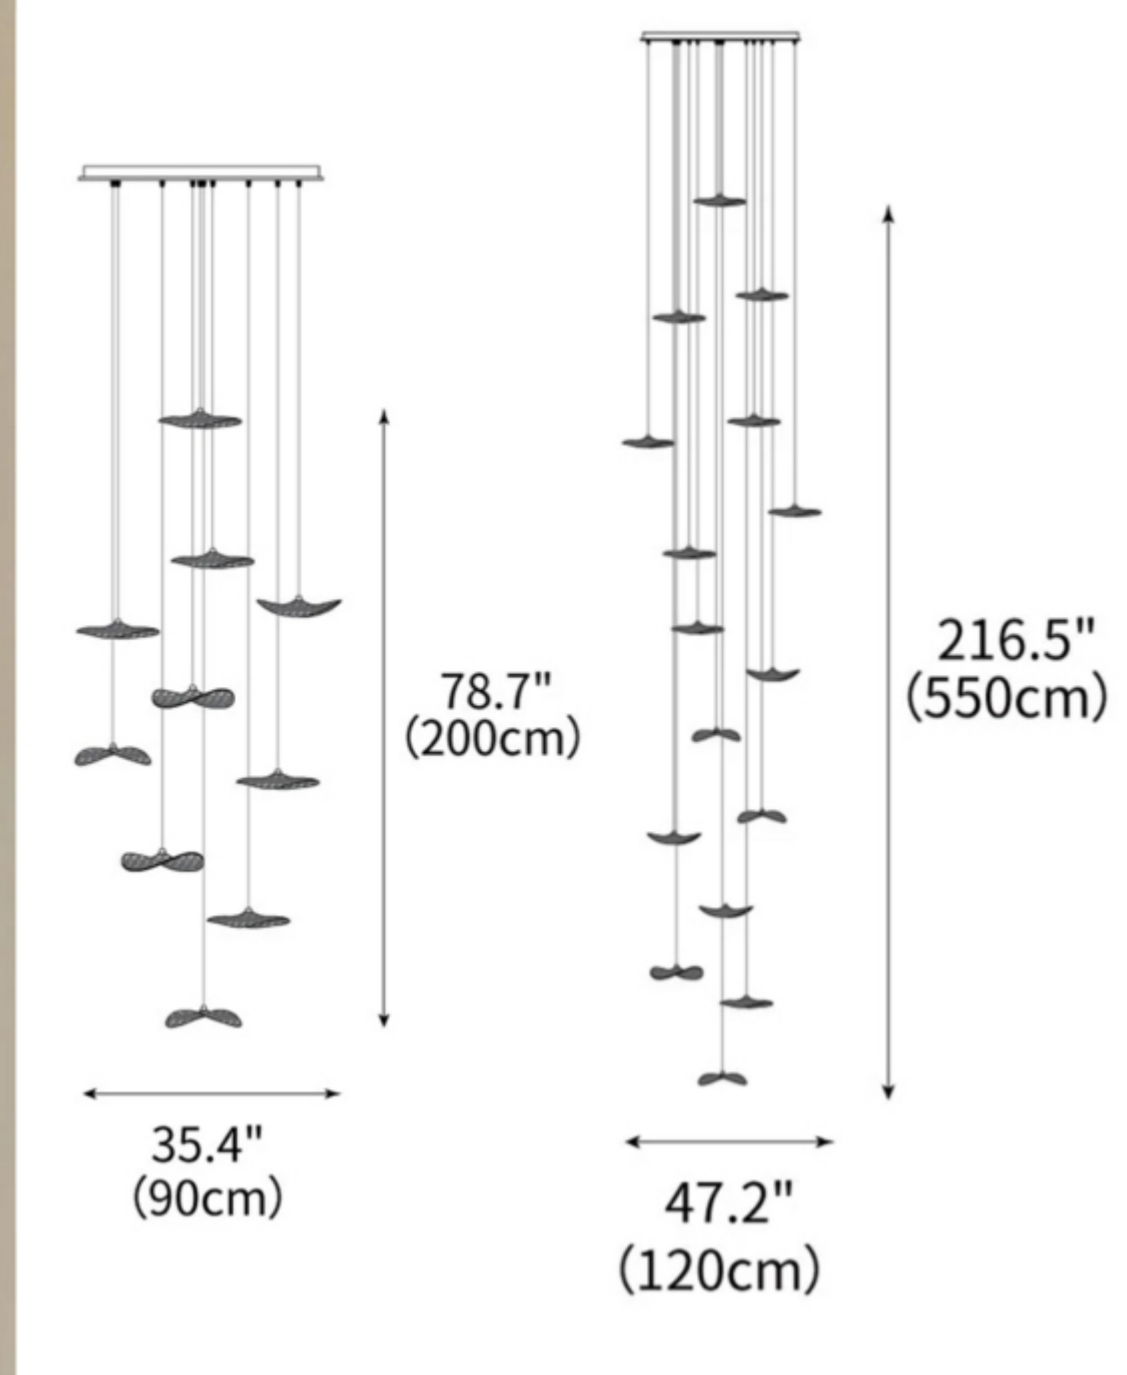

- . H: 40.5in (102.8cm)
- . L: 41in (104.1cm)
- . W: 40in (104.1cm)
- . Materials: Crystal

- . H: 52in (132.1cm)
- . L: 33.5in (85.1cm)
- . W: 33.5in (85.1cm)
- . Materials: Crystal

- . H: 33in (83.8cm)
- . L: 13in (33cm)
- . W: 8in (20.3cm)
- . Materials: Crystal

- H: 40in (101.6cm)
- L: 24in (60.9cm)
- W: 24in (60.9cm)
- Materials: Crystal

- H: 22in (55.9cm)
- L: 12in (30.5cm)
- W: 12in (30.5cm)
- Materials: Crystal

- H: 12.5in (31.7cm)
- L: 26in (66cm)
- W: 26in (66cm)
- Materials: Crystal

AMJ
XIAOXIA
Innovation • Masterpiece • Craftsmanship

W 65cm x H 100cm / W 26" x H 39.3"

W 130cm x H 180cm / W 51.1" x H 70.8"

W 180cm x H 265cm / W 70.8" x H 104"

MJ6133F
L1800*W800*H1260mm

213 mm

ø 904 mm

D610*H1800mm

D760*H1800mm

D904*H1800mm

AMJ
XIAOXIA
Innovation • Masterpiece • Craftsmanship

Materials:ash wood

10248P/A3
D180*H986mm

10248P/A2
D180*H665mm

10248P/A4
D180*H1315mm

10248P/B4
D260*H1210mm