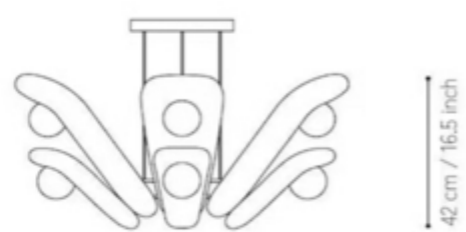

- H: 40in (101.6cm)
- L: 24in (60.9cm)
- W: 24in (60.9cm)
- Materials: Crystal

- H: 22in (55.9cm)
- L: 12in (30.5cm)
- W: 12in (30.5cm)
- Materials: Crystal

- H: 12.5in (31.7cm)
- L: 26in (66cm)
- W: 26in (66cm)
- Materials: Crystal

- H: 37in (93.9cm)
- L: 13in (33cm)
- W: 13in (33cm)
- Materials: Crystal

AMJ XIAOXIA

Innovation + Masterpiece + Craftsmanship

AMJ
XIAOXIA
Innovation + Masterpiece + Craftsmanship

9176P
D900*H900mm

9176P/L
L1000*W500*H590mm
L1200*W500*H590mm
L1500*W500*H590mm

9707P
L900*W350*H400mm
L1250*W650*H520mm
L1950*W1000*H1420mm

AMJ
XIAOXIA
Innovation + Masterpiece + Craftsmanship

AMJ
XIAOXIA
Innovation • Masterpiece • Craftsmanship

45light

30light

AMJ
XIAOXIA
Innovation • Masterpiece • Craftsmanship