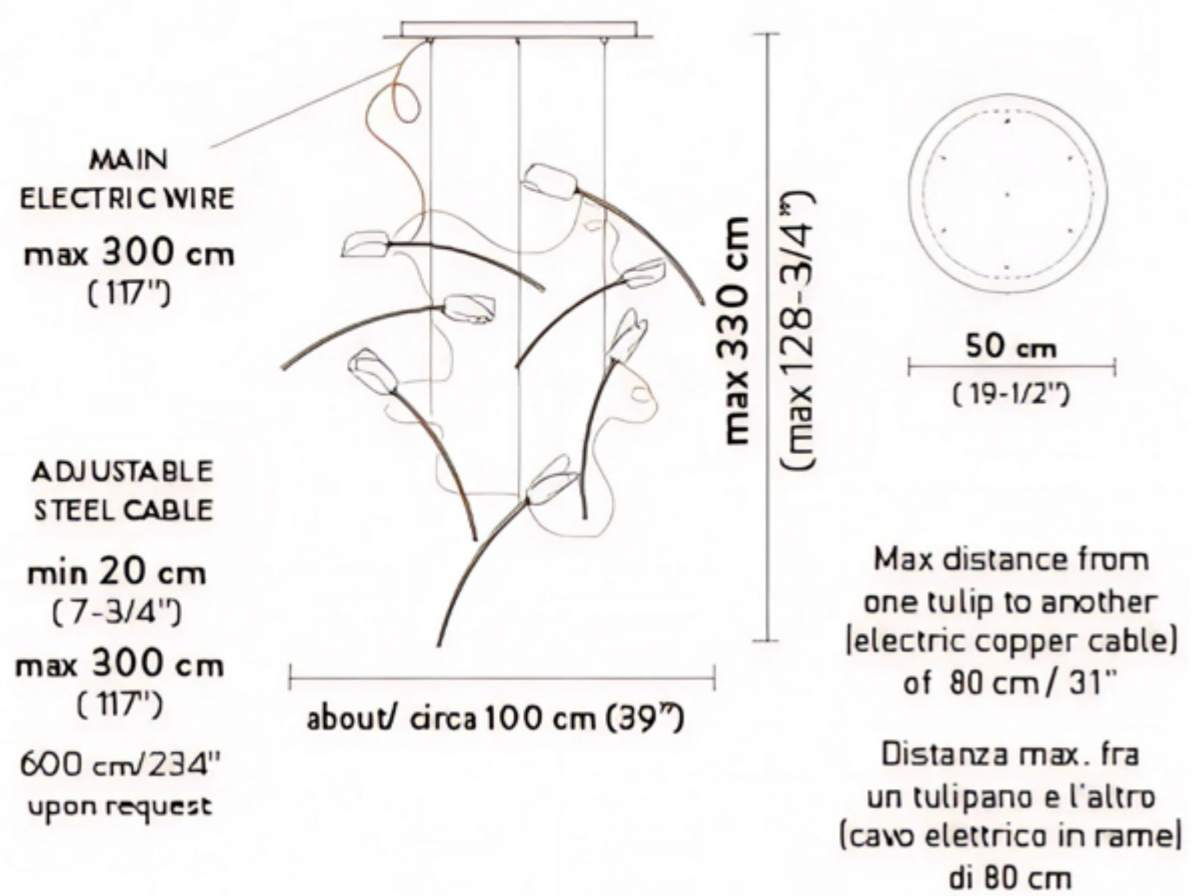

- H: 40in (101.6cm)
- L: 24in (60.9cm)
- W: 24in (60.9cm)
- Materials: Crystal

- H: 22in (55.9cm)
- L: 12in (30.5cm)
- W: 12in (30.5cm)
- Materials: Crystal

- H: 12.5in (31.7cm)
- L: 26in (66cm)
- W: 26in (66cm)
- Materials: Crystal

- H: 37in (93.9cm)
- L: 13in (33cm)
- W: 13in (33cm)
- Materials: Crystal

AMJ XIAOXIA

Innovation + Masterpiece + Craftsmanship

AMJ
XIAOXIA
Innovation + Masterpiece + Craftsmanship

9176P
D900*H900mm

9176P/L
L1000*W500*H590mm
L1200*W500*H590mm
L1500*W500*H590mm

9707P
L900*W350*H400mm
L1250*W650*H520mm
L1950*W1000*H1420mm

AMJ
XIAOXIA
Innovation + Masterpiece + Craftsmanship

AMJ
XIAOXIA
Innovation • Masterpiece • Craftsmanship

45light

30light

AMJ
XIAOXIA
Innovation • Masterpiece • Craftsmanship

AMJ
XIAOXIA
Innovation + Masterpiece + Craftsmanship

10111P/S
W470*H1170mm

10111P/M
W650*H1370mm

10111P/L
W830*H1570mm

10111P/H2300
W830*H2300mm

10111P/H2700
W830*H2700mm

10111P/H3000
W830*H3000mm

Ø 60cm / 23.6"