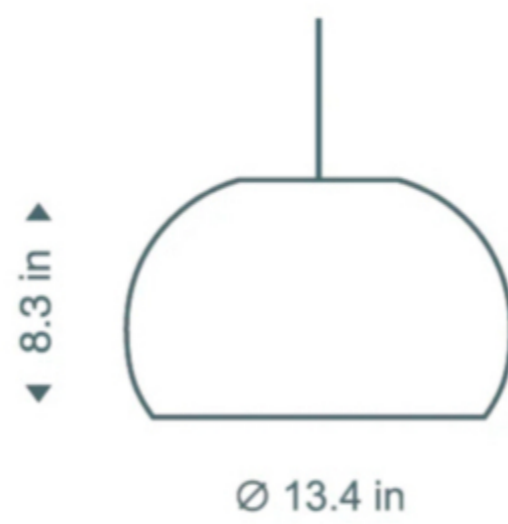

- . H: 40.5in (102.8cm)
- . L: 41in (104.1cm)
- . W: 40in (104.1cm)
- . Materials: Crystal

- . H: 52in (132.1cm)
- . L: 33.5in (85.1cm)
- . W: 33.5in (85.1cm)
- . Materials: Crystal

- . H: 33in (83.8cm)
- . L: 13in (33cm)
- . W: 8in (20.3cm)
- . Materials: Crystal

- H: 40in (101.6cm)
- L: 24in (60.9cm)
- W: 24in (60.9cm)
- Materials: Crystal

- H: 22in (55.9cm)
- L: 12in (30.5cm)
- W: 12in (30.5cm)
- Materials: Crystal

- H: 12.5in (31.7cm)
- L: 26in (66cm)
- W: 26in (66cm)
- Materials: Crystal

AMJ
XIAOXIA
Innovation • Masterpiece • Craftsmanship

W 65cm x H 100cm / W 26" x H 39.3"

W 130cm x H 180cm / W 51.1" x H 70.8"

W 180cm x H 265cm / W 70.8" x H 104"

MJ6133F
L1800*W800*H1260mm

213 mm

ø 904 mm

D610*H1800mm

D760*H1800mm

D904*H1800mm

AMJ
XIAOXIA
Innovation • Masterpiece • Craftsmanship

Materials:ash wood

10248P/A3
D180*H986mm

10248P/A2
D180*H665mm

10248P/A4
D180*H1315mm

10248P/B4
D260*H1210mm