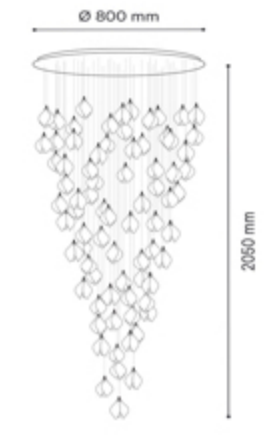

H 190 cm | Diam. 67 cm

H 60 cm | D 8 cm | L 31 cm

H 123 cm | D 36 cm | L 40 cm

H 140 cm | D 36 cm | L 40 cm

AMJ
XIAOXIA
Innovation + Masterpiece + Craftsmanship

AMJ
XIAOXIA
Innovation + Masterpiece + Craftsmanship

Bloom · Scandent · 225 Bloom · Scandent · 150 Bloom · Scandent · 105

Bloom · Conical · 105

Bloom · Conical · 85

Bloom · Conical · 40

Bloom · Blanket · 200

Bloom · Blanket · 100

Bloom · Blanket · 9

Bloom · Blanket · 60

AMJ
XIAOXIA
 Innovation + Masterpiece + Craftsmanship

AMJ
XIAOXIA
Innovation + Masterpiece + Craftsmanship

Diameter (cm)	Height, H1/H2 (cm)	Number of pendants, flowers/birds (pcs)
110	115/120	265/4
90	100/115	144/3
70	80/90	104/3

Diameter (cm)	Height, H1/H2 (cm)	Number of pendants, flowers/birds (pcs)
60	60	81

12,8

180

50

Diameter (cm)	Height, H1/H2 (cm)	Number of pendants, flowers/birds (pcs)
50	180	95/2

12,8

230

70