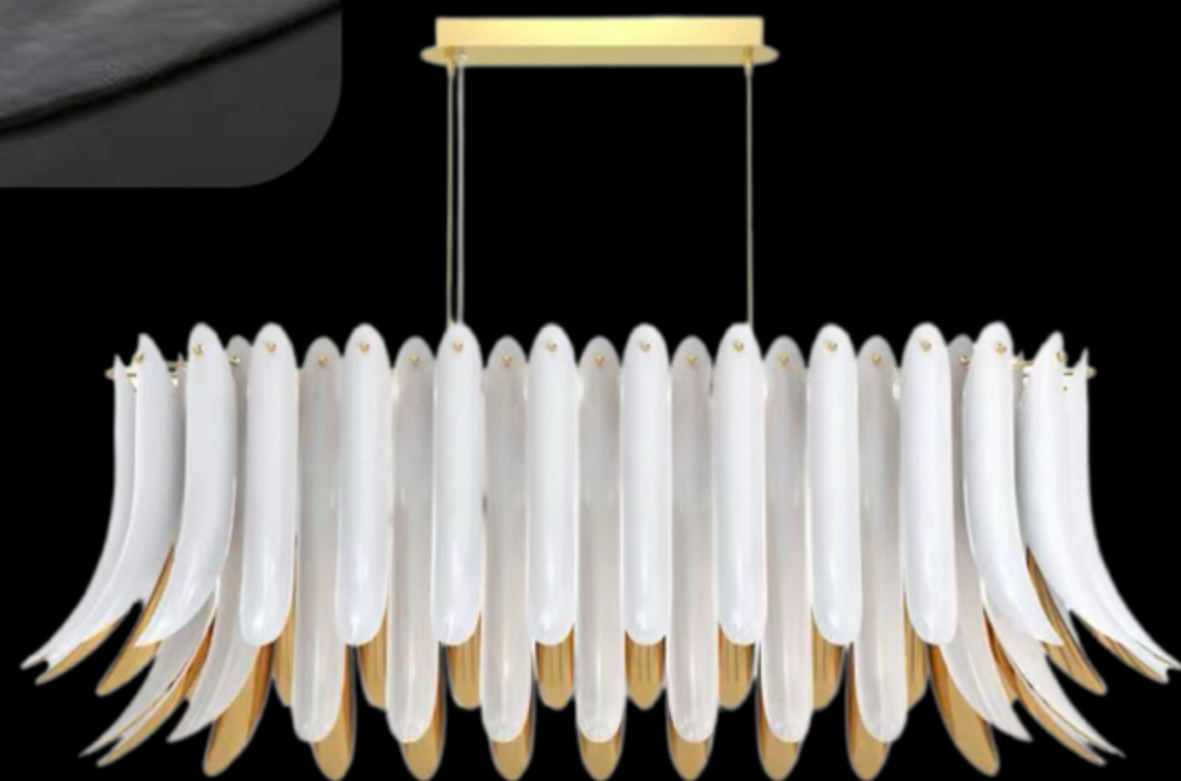

**** 光影交织，艺术升华 ****每一盏玻璃艺术吊灯都是光影的完美邂逅。独特的玻璃技术反射明亮的光线，为空间注入优雅和灵动。

AMJ XIAOXIA

Innovation + Masterpiece + Craftsmanship

*** * Light up art and light up life *
* Every lamp is a unique work
of art.. Unique shape, break the
routine, let the light and shadow
dance freely in the space, and
add a unique aesthetic feeling to
your home.**

Dimensions:
L700 * W700 * H700 mm

Dimensions:
L1280 * W540 * H500 mm

AMJ
XIAOXIA

Innovation + Masterpiece + Craftsmanship

AMJ
XIAOXIA
Innovation + Masterpiece + Craftsmanship

Dimensions:

L700 mm * W700 mm * H960 mm