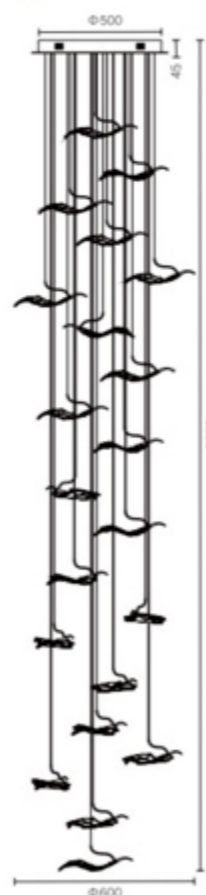

H1850mm

D600mm

AMJ
XIAOXIA
Innovation + Masterpiece + Craftsmanship

■ Stainless steel+Acrylic
5W

■ Stainless steel+Acrylic
7W

■ Stainless steel+Acrylic
63W

■ Stainless steel+Acrylic
21W

■ Stainless steel+Acrylic
28W

■ Stainless steel+Acrylic
21W

■ Stainless steel+Acrylic
21W

AMJ
XIAOXIA
Innovation • Masterpiece • Craftsmanship

■ Stainless steel+Acrylic
52W

■ Stainless steel+Acrylic
48W

- . H: 35in (88.9cm)
- . L: 48in (121.9cm)
- . W: 25in (63.5cm)
- . Materials: Crystal

- . H: 40.5in (102.8cm)
- . L: 41in (104.1cm)
- . W: 40in (104.1cm)
- . Materials: Crystal

- . H: 52in (132.1cm)
- . L: 33.5in (85.1cm)
- . W: 33.5in (85.1cm)
- . Materials: Crystal

- . H: 33in (83.8cm)
- . L: 13in (33cm)
- . W: 8in (20.3cm)
- . Materials: Crystal

- H: 40in (101.6cm)
- L: 24in (60.9cm)
- W: 24in (60.9cm)
- Materials: Crystal

- H: 22in (55.9cm)
- L: 12in (30.5cm)
- W: 12in (30.5cm)
- Materials: Crystal

- H: 12.5in (31.7cm)
- L: 26in (66cm)
- W: 26in (66cm)
- Materials: Crystal