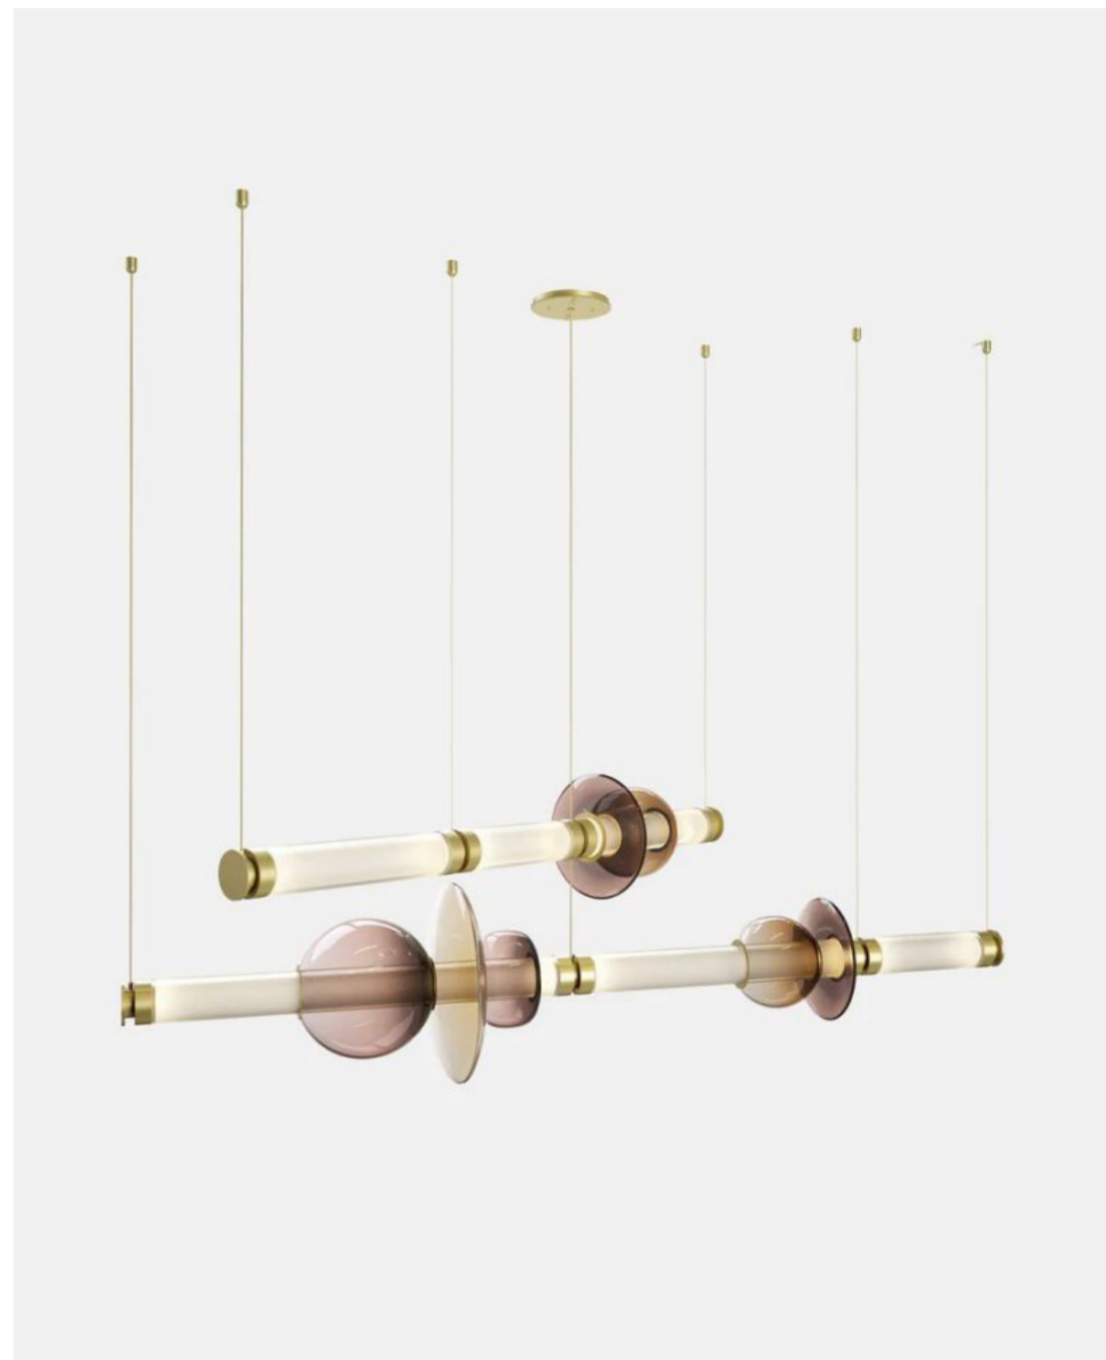

9493C/B
D350*H220mm

MJ6089C
D115*H89mm

8617C/A
D320*H125mm
D510*H135mm

Long chandelier series
长吊灯系列

9282P/L1
L1200mm
L1500mm

9282P/L2
L1500mm

10582P/B1-S
L970*W170*H170mm

10582P/B1-L
L1180*W170*H170mm