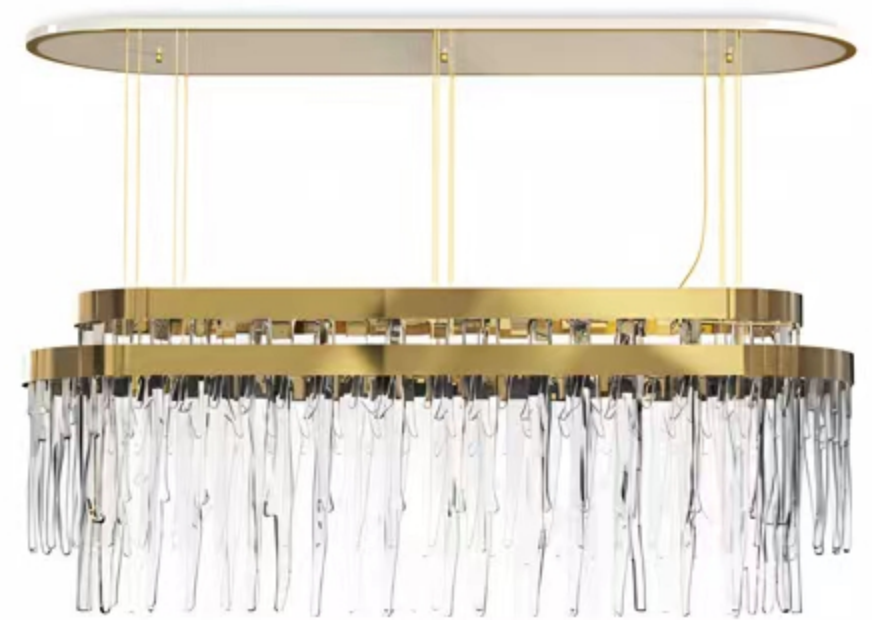

Diam. 1000 mm * H 600 mm

AMJ
XIAOXIA
Innovation + Masterpiece + Craftsmanship

Diam. 1200 mm * H 2300 mm

AMJ
XIAOXIA
Innovation + Masterpiece + Craftsmanship

Diam. 500 mm * L1600mm*H 600 mm

Diam:600 mm * L200mm*H 1200 mm

AMJ
XIAOXIA
Innovation + Masterpiece + Craftsmanship

Size:
58" width x 58" depth x 63"
height

Size:
30" width x 30" depth x 22"
height

Size:
36" Length x 30" depth x 22"
height

AMJ
XIAOXIA
Innovation + Masterpiece + Craftsmanship