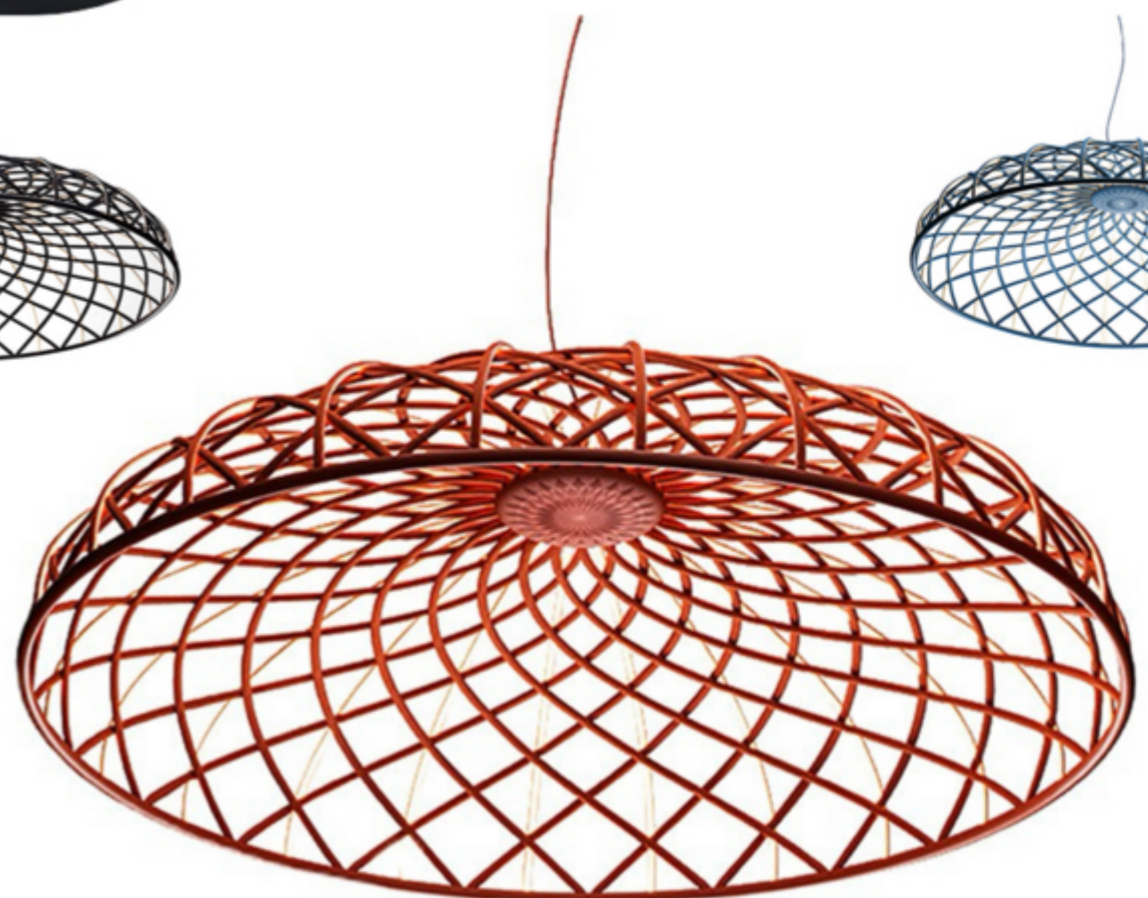

213 mm

ø 904 mm

D610*H1800mm

D760*H1800mm

D904*H1800mm