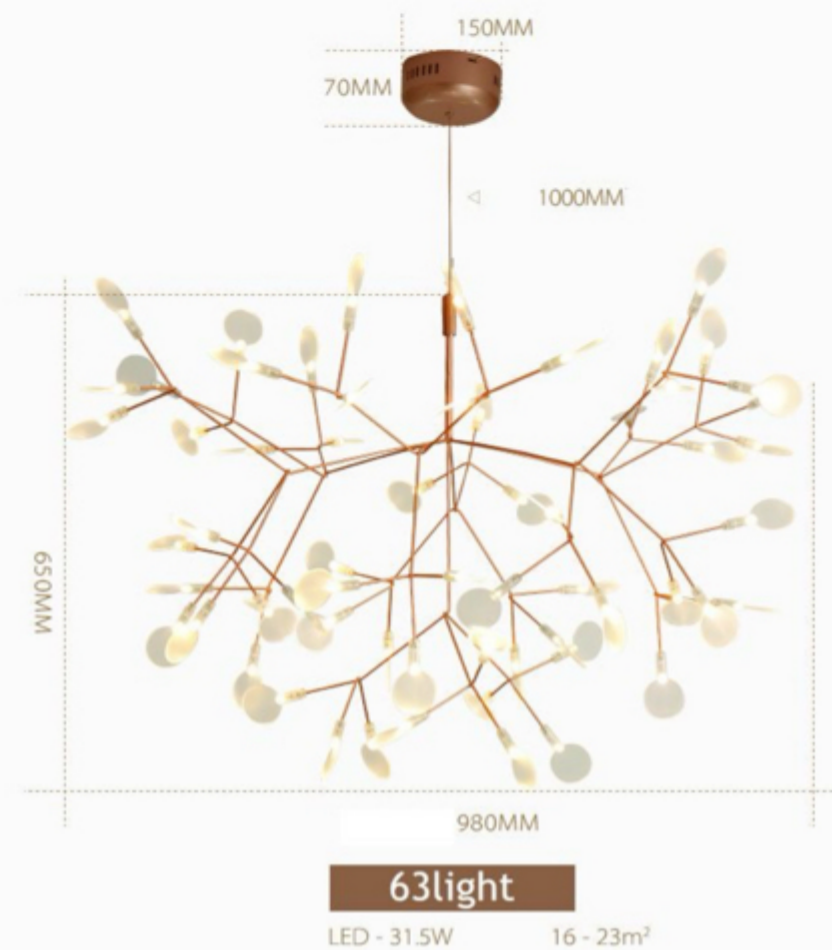

- H: 40in (101.6cm)
- L: 24in (60.9cm)
- W: 24in (60.9cm)
- Materials: Crystal

- H: 22in (55.9cm)
- L: 12in (30.5cm)
- W: 12in (30.5cm)
- Materials: Crystal

- H: 12.5in (31.7cm)
- L: 26in (66cm)
- W: 26in (66cm)
- Materials: Crystal

- H: 37in (93.9cm)
- L: 13in (33cm)
- W: 13in (33cm)
- Materials: Crystal

AMJ XIAOXIA

Innovation + Masterpiece + Craftsmanship

AMJ
XIAOXIA
Innovation + Masterpiece + Craftsmanship

9176P
D900*H900mm

9176P/L
L1000*W500*H590mm
L1200*W500*H590mm
L1500*W500*H590mm

9707P
L900*W350*H400mm
L1250*W650*H520mm
L1950*W1000*H1420mm

AMJ
XIAOXIA
Innovation + Masterpiece + Craftsmanship

AMJ
XIAOXIA
Innovation • Masterpiece • Craftsmanship

45light

30light

AMJ
XIAOXIA
Innovation • Masterpiece • Craftsmanship

AMJ
XIAOXIA
Innovation + Masterpiece + Craftsmanship

10111P/S
W470*H1170mm

10111P/M
W650*H1370mm

10111P/L
W830*H1570mm

10111P/H2300
W830*H2300mm

10111P/H2700
W830*H2700mm

10111P/H3000
W830*H3000mm

Ø 60cm / 23.6"