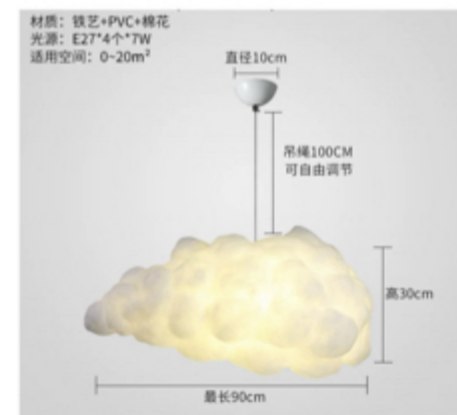

AMJ
XIAOXIA
Innovation • Masterpiece • Craftsmanship

W 65cm x H 100cm / W 26" x H 39.3"

W 130cm x H 180cm / W 51.1" x H 70.8"

W 180cm x H 265cm / W 70.8" x H 104"

MJ6133F
L1800*W800*H1260mm

213 mm

ø 904 mm

D610*H1800mm

D760*H1800mm

D904*H1800mm

AMJ
XIAOXIA
Innovation • Masterpiece • Craftsmanship

Materials:ash wood

10248P/A3
D180*H986mm

10248P/A2
D180*H665mm

10248P/A4
D180*H1315mm

10248P/B4
D260*H1210mm