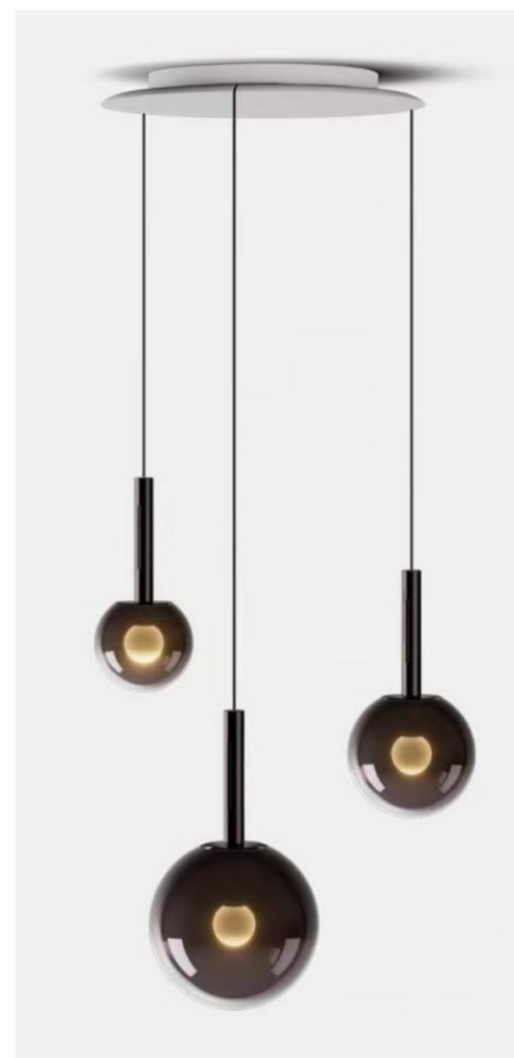

8615P/3R
D400*H1500mm