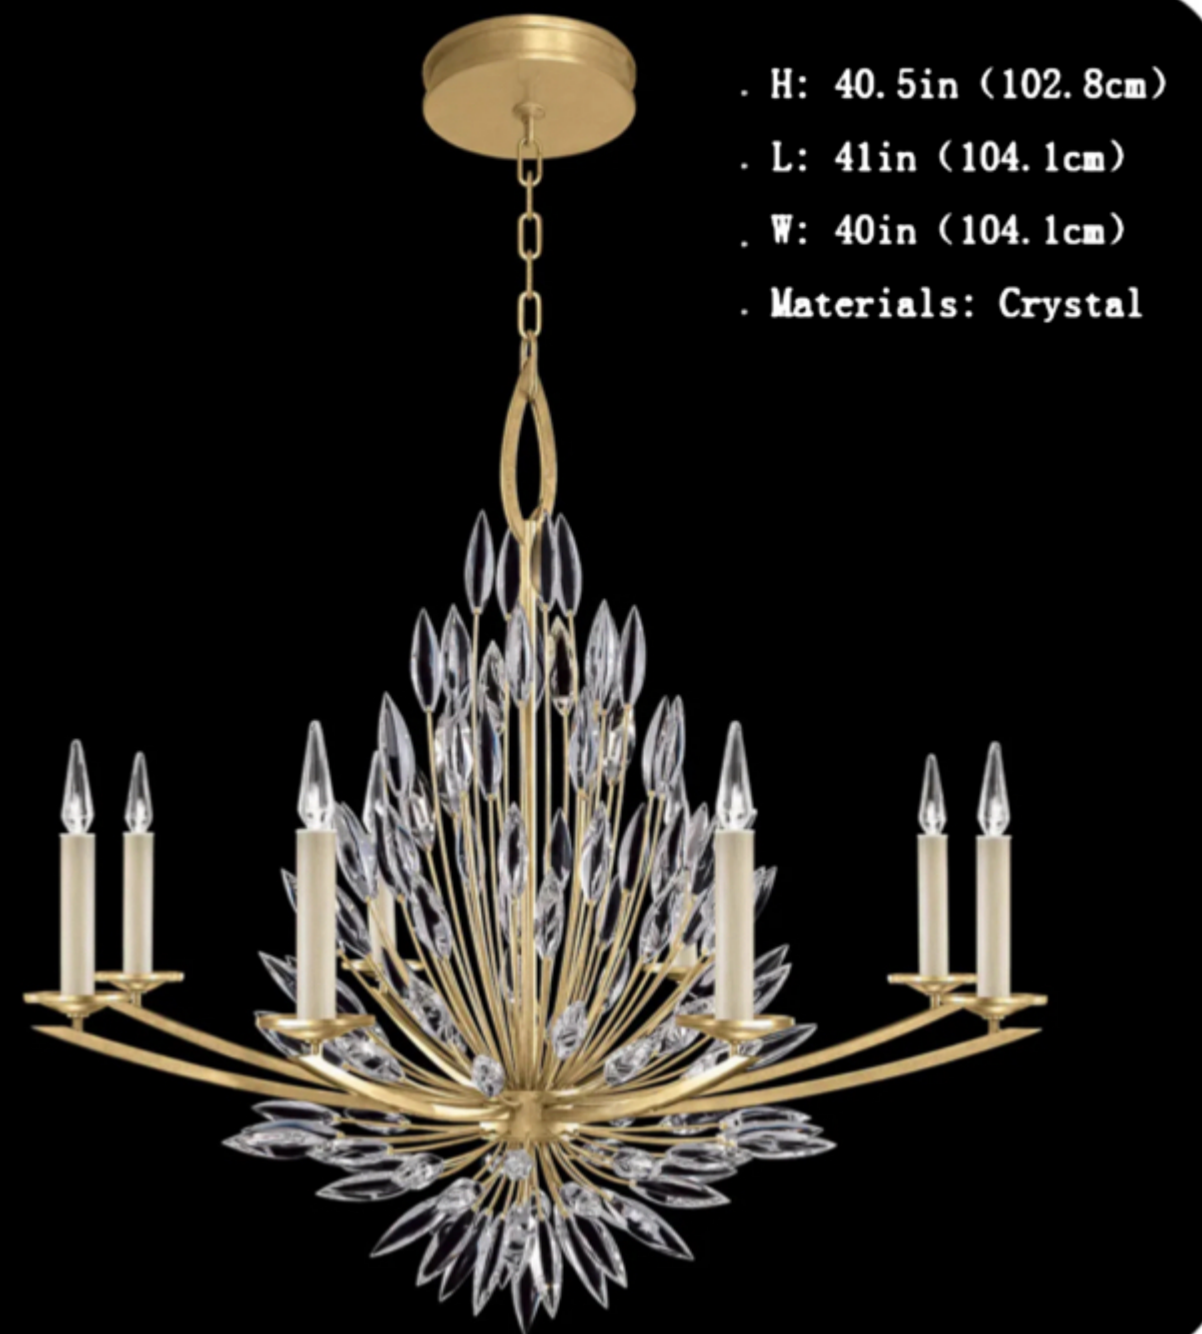

■ Stainless steel+Acrylic
21W

■ Stainless steel+Acrylic
21W

AMJ
XIAOXIA
Innovation • Masterpiece • Craftsmanship

■ Stainless steel+Acrylic
52W

■ Stainless steel+Acrylic
48W

- . H: 35in (88.9cm)
- . L: 48in (121.9cm)
- . W: 25in (63.5cm)
- . Materials: Crystal

- . H: 40.5in (102.8cm)
- . L: 41in (104.1cm)
- . W: 40in (104.1cm)
- . Materials: Crystal

- . H: 52in (132.1cm)
- . L: 33.5in (85.1cm)
- . W: 33.5in (85.1cm)
- . Materials: Crystal

- . H: 33in (83.8cm)
- . L: 13in (33cm)
- . W: 8in (20.3cm)
- . Materials: Crystal

- H: 40in (101.6cm)
- L: 24in (60.9cm)
- W: 24in (60.9cm)
- Materials: Crystal

- H: 22in (55.9cm)
- L: 12in (30.5cm)
- W: 12in (30.5cm)
- Materials: Crystal

- H: 12.5in (31.7cm)
- L: 26in (66cm)
- W: 26in (66cm)
- Materials: Crystal