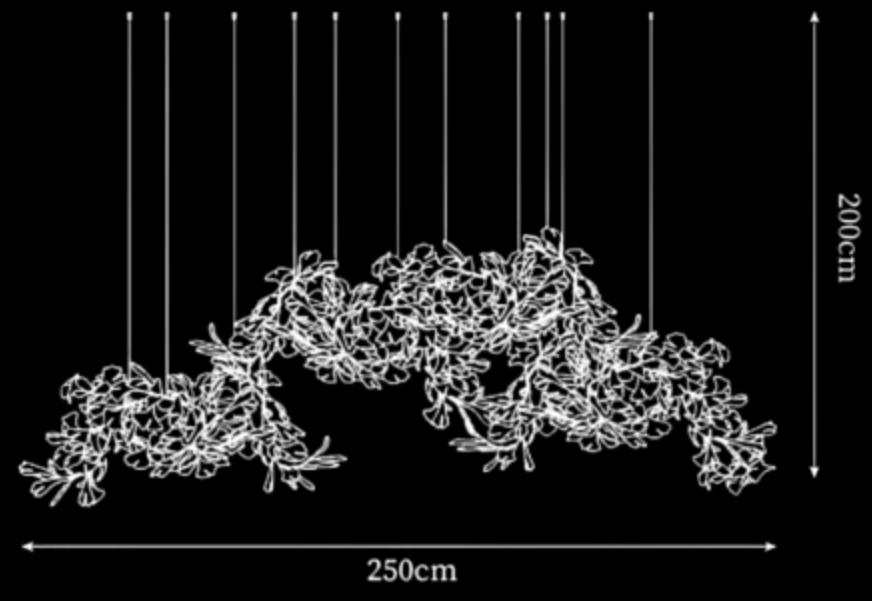

Bloom · Scandent · 225 Bloom · Scandent · 150 Bloom · Scandent · 105

Bloom · Conical · 105

Bloom · Conical · 85

Bloom · Conical · 40

Bloom · Blanket · 200

Bloom · Blanket · 100

Bloom · Blanket · 9

Bloom · Blanket · 60

AMJ
XIAOXIA
 Innovation + Masterpiece + Craftsmanship

AMJ
XIAOXIA
Innovation + Masterpiece + Craftsmanship

Diameter (cm)	Height, H1/H2 (cm)	Number of pendants, flowers/birds (pcs)
110	115/120	265/4
90	100/115	144/3
70	80/90	104/3

Diameter (cm)	Height, H1/H2 (cm)	Number of pendants, flowers/birds (pcs)
60	60	81

12,8

180

50

Diameter (cm)	Height, H1/H2 (cm)	Number of pendants, flowers/birds (pcs)
50	180	95/2

12,8

230

70