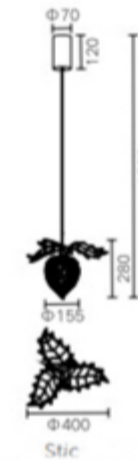

H1850mm

D600mm

AMJ
XIAOXIA
Innovation + Masterpiece + Craftsmanship

■ Stainless steel+Acrylic
5W

■ Stainless steel+Acrylic
7W

■ Stainless steel+Acrylic
63W

■ Stainless steel+Acrylic
21W

■ Stainless steel+Acrylic
28W

■ Stainless steel+Acrylic
21W

■ Stainless steel+Acrylic
21W

AMJ
XIAOXIA
Innovation • Masterpiece • Craftsmanship

■ Stainless steel+Acrylic
52W

■ Stainless steel+Acrylic
48W

- . H: 35in (88.9cm)
- . L: 48in (121.9cm)
- . W: 25in (63.5cm)
- . Materials: Crystal

- . H: 40.5in (102.8cm)
- . L: 41in (104.1cm)
- . W: 40in (104.1cm)
- . Materials: Crystal

- . H: 52in (132.1cm)
- . L: 33.5in (85.1cm)
- . W: 33.5in (85.1cm)
- . Materials: Crystal

- . H: 33in (83.8cm)
- . L: 13in (33cm)
- . W: 8in (20.3cm)
- . Materials: Crystal

- H: 40in (101.6cm)
- L: 24in (60.9cm)
- W: 24in (60.9cm)
- Materials: Crystal

- H: 22in (55.9cm)
- L: 12in (30.5cm)
- W: 12in (30.5cm)
- Materials: Crystal

- H: 12.5in (31.7cm)
- L: 26in (66cm)
- W: 26in (66cm)
- Materials: Crystal