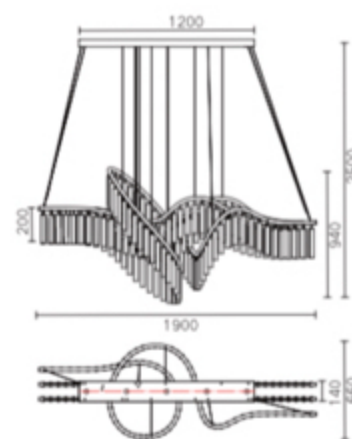

Stainless steel+Crystal
94W