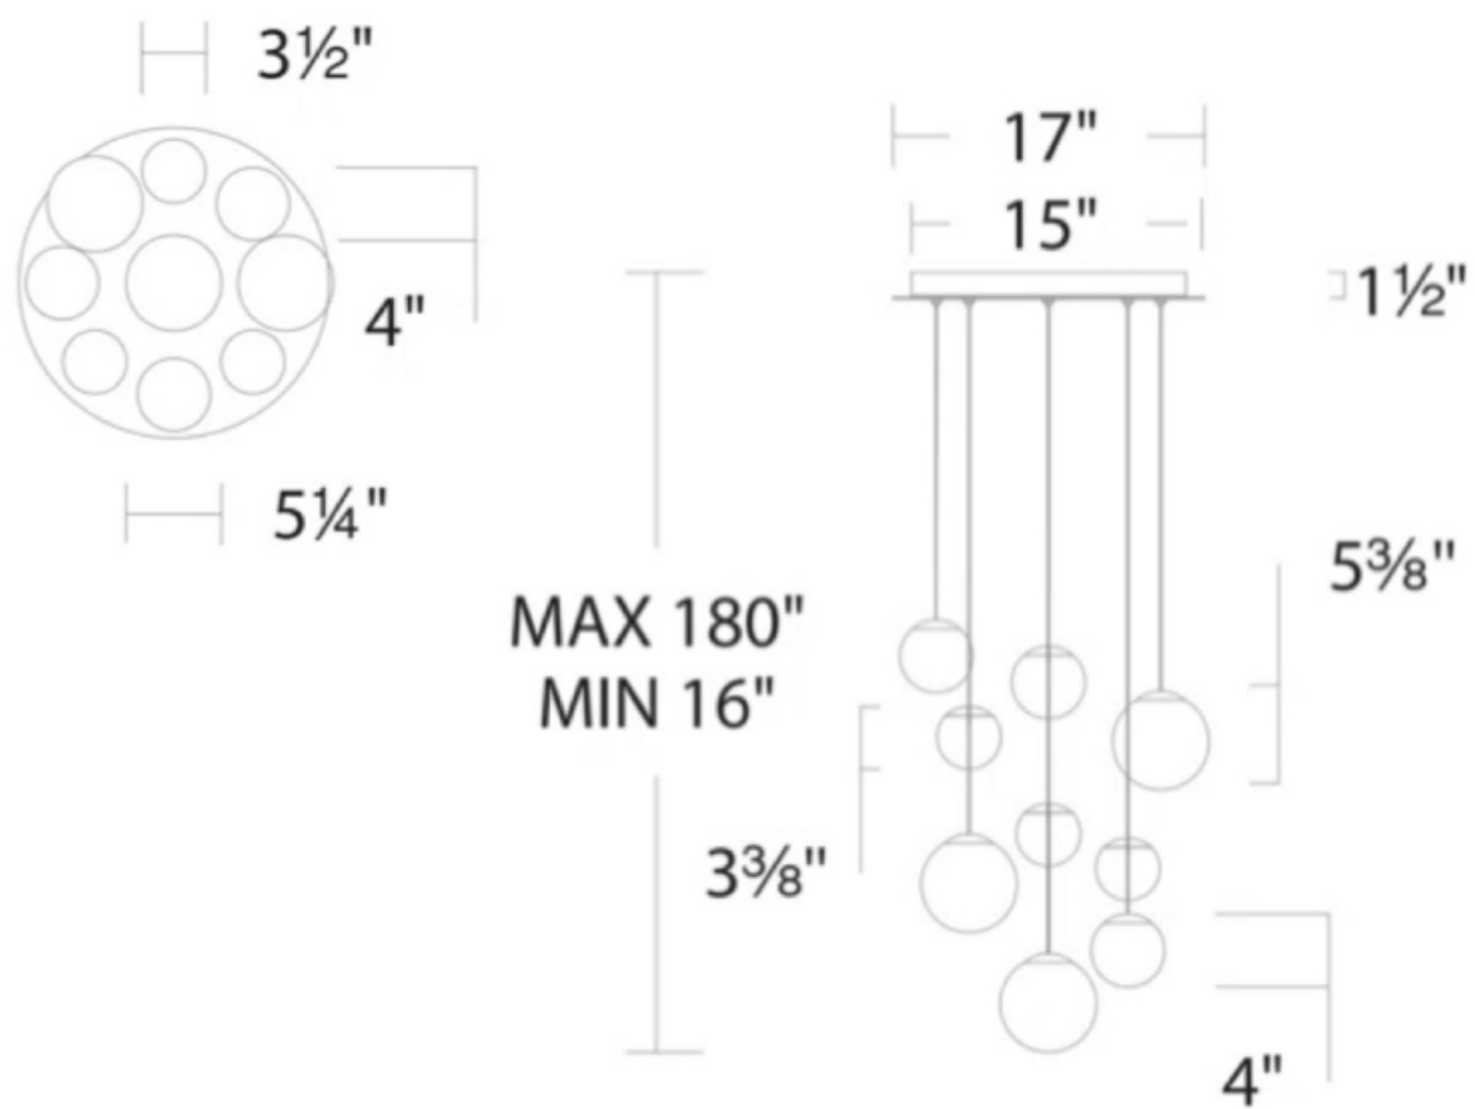

- H: 40in (101.6cm)
- L: 24in (60.9cm)
- W: 24in (60.9cm)
- Materials: Crystal

- H: 22in (55.9cm)
- L: 12in (30.5cm)
- W: 12in (30.5cm)
- Materials: Crystal

- H: 12.5in (31.7cm)
- L: 26in (66cm)
- W: 26in (66cm)
- Materials: Crystal

- H: 37in (93.9cm)
- L: 13in (33cm)
- W: 13in (33cm)
- Materials: Crystal

AMJ XIAOXIA

Innovation + Masterpiece + Craftsmanship

AMJ
XIAOXIA
Innovation + Masterpiece + Craftsmanship

9176P
D900*H900mm

9176P/L
L1000*W500*H590mm
L1200*W500*H590mm
L1500*W500*H590mm

AMJ
XIAOXIA
Innovation + Masterpiece + Craftsmanship

10111P/S
W470*H1170mm

10111P/M
W650*H1370mm

10111P/L
W830*H1570mm

10111P/H2300
W830*H2300mm

10111P/H2700
W830*H2700mm

10111P/H3000
W830*H3000mm

Ø 60cm / 23.6"

H 60cm / 23.6"

Ø 80cm / 31.5"

H 200cm / 78.7"

AMJ
XIAOXIA
Innovation • Masterpiece • Craftsmanship

AMJ XIAOXIA

Innovation + Masterpiece + Craftsmanship

10317P/15
D800*H2000mm

10317P/S
D130*H190mm
10317P/M
D160*H220mm
10317P/L
D160*H270mm