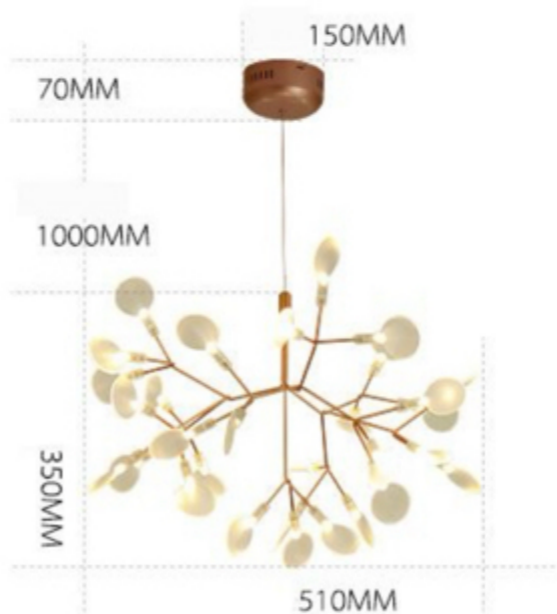

- . H: 40.5in (102.8cm)
- . L: 41in (104.1cm)
- . W: 40in (104.1cm)
- . Materials: Crystal

- . H: 52in (132.1cm)
- . L: 33.5in (85.1cm)
- . W: 33.5in (85.1cm)
- . Materials: Crystal

- . H: 33in (83.8cm)
- . L: 13in (33cm)
- . W: 8in (20.3cm)
- . Materials: Crystal

- H: 40in (101.6cm)
- L: 24in (60.9cm)
- W: 24in (60.9cm)
- Materials: Crystal

- H: 22in (55.9cm)
- L: 12in (30.5cm)
- W: 12in (30.5cm)
- Materials: Crystal

- H: 12.5in (31.7cm)
- L: 26in (66cm)
- W: 26in (66cm)
- Materials: Crystal

- H: 37in (93.9cm)
- L: 13in (33cm)
- W: 13in (33cm)
- Materials: Crystal

AMJ XIAOXIA

Innovation + Masterpiece + Craftsmanship

AMJ
XIAOXIA
Innovation + Masterpiece + Craftsmanship

9176P
D900*H900mm

9176P/L
L1000*W500*H590mm
L1200*W500*H590mm
L1500*W500*H590mm

9707P
L900*W350*H400mm
L1250*W650*H520mm
L1950*W1000*H1420mm

AMJ
XIAOXIA
Innovation + Masterpiece + Craftsmanship

AMJ
XIAOXIA
Innovation • Masterpiece • Craftsmanship

45light

30light

AMJ
XIAOXIA
Innovation • Masterpiece • Craftsmanship