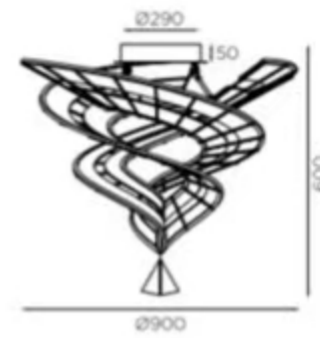

■ Stainless steel+Acrylic
100W

AMJ
XIAOXIA
Innovation • Masterpiece • Craftmanship