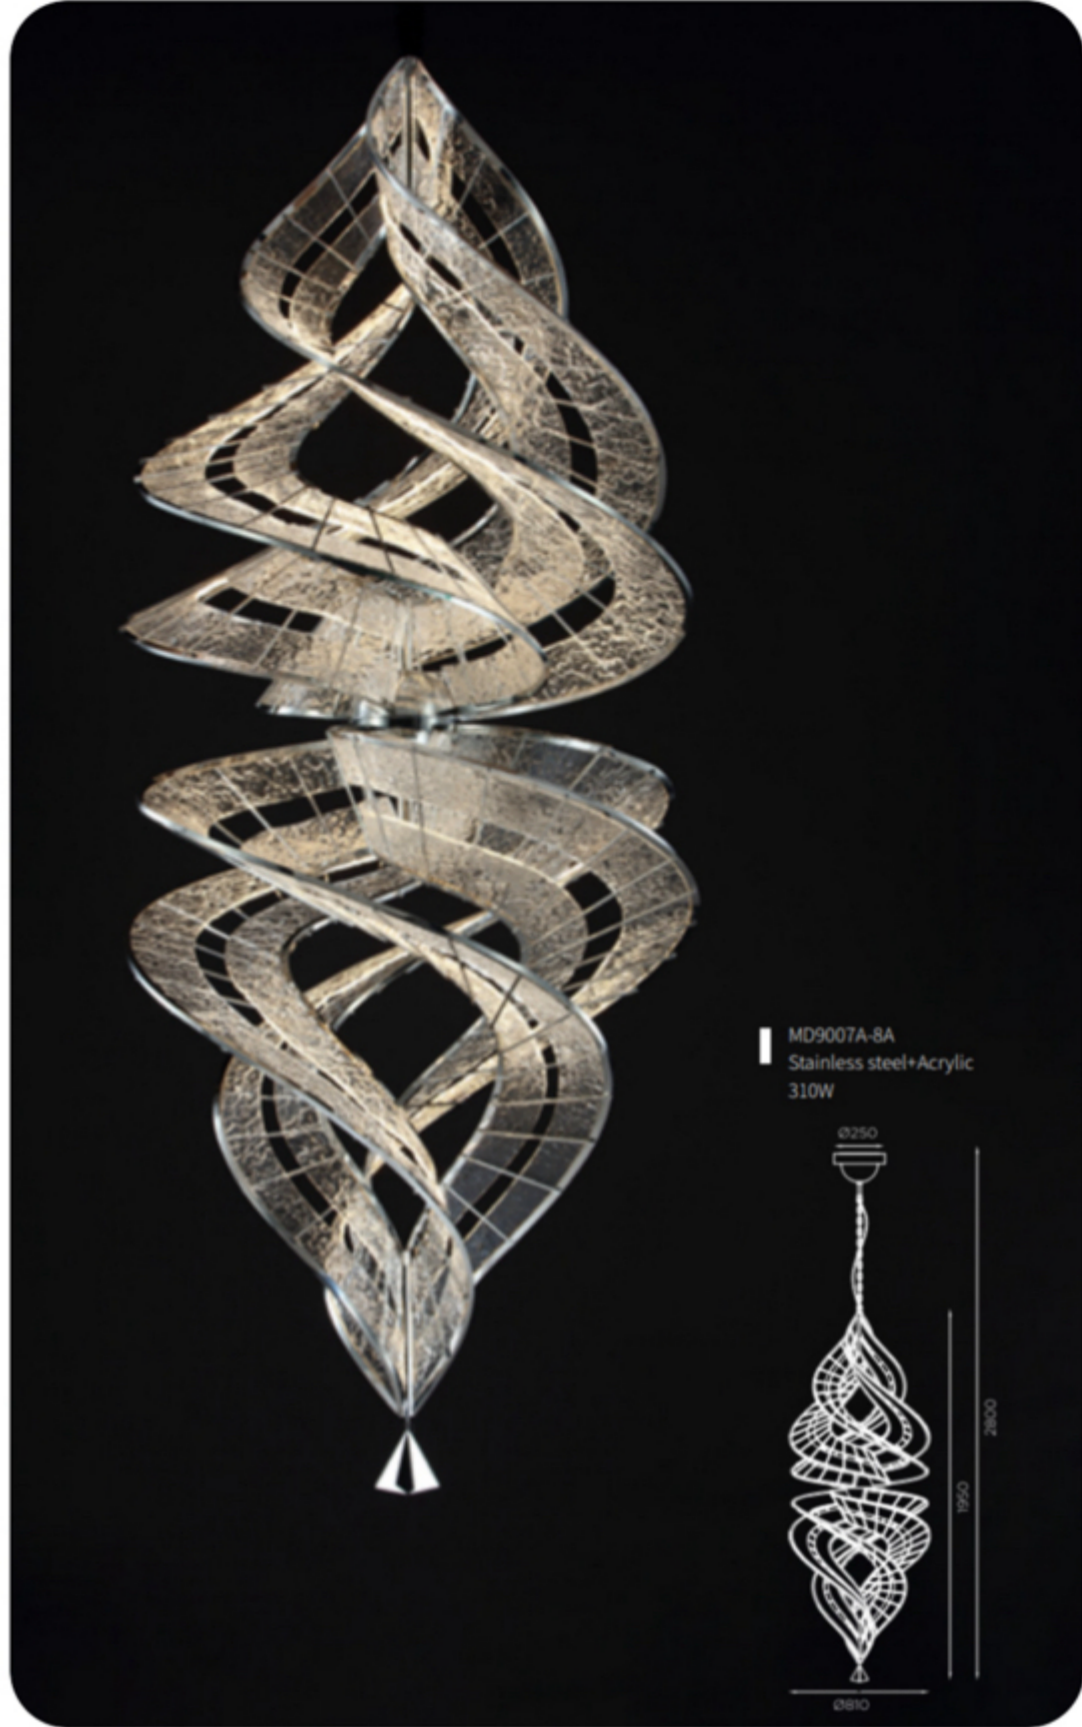

H1850mm

D600mm

AMJ
XIAOXIA
Innovation + Masterpiece + Craftsmanship

■ Stainless steel+Acrylic
5W

■ Stainless steel+Acrylic
7W

■ Stainless steel+Acrylic
63W

■ Stainless steel+Acrylic
21W

■ Stainless steel+Acrylic
28W