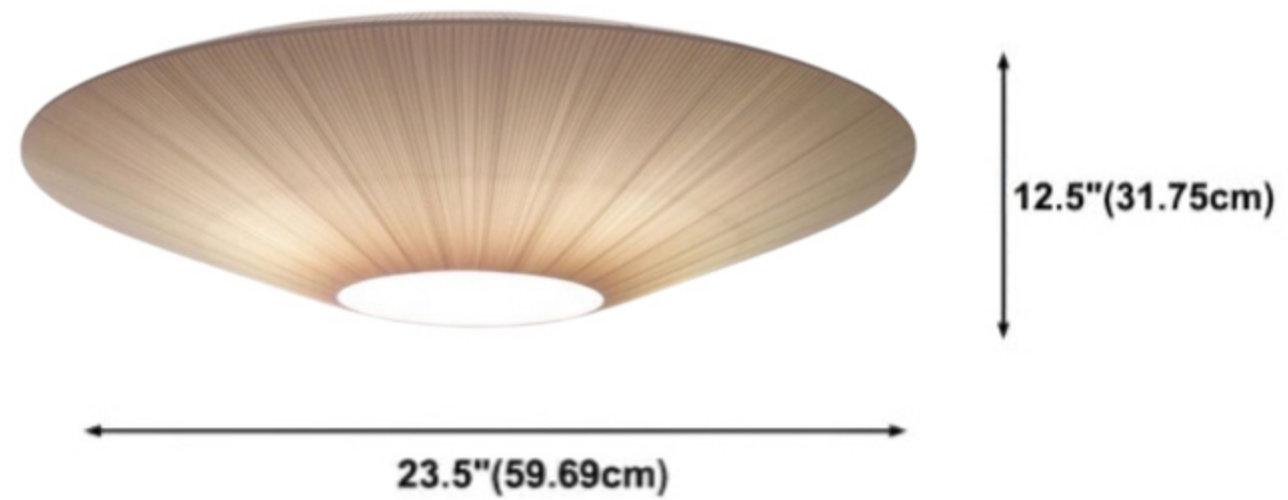

AMJ XIAOXIA

Innovation + Masterpiece + Craftsmanship