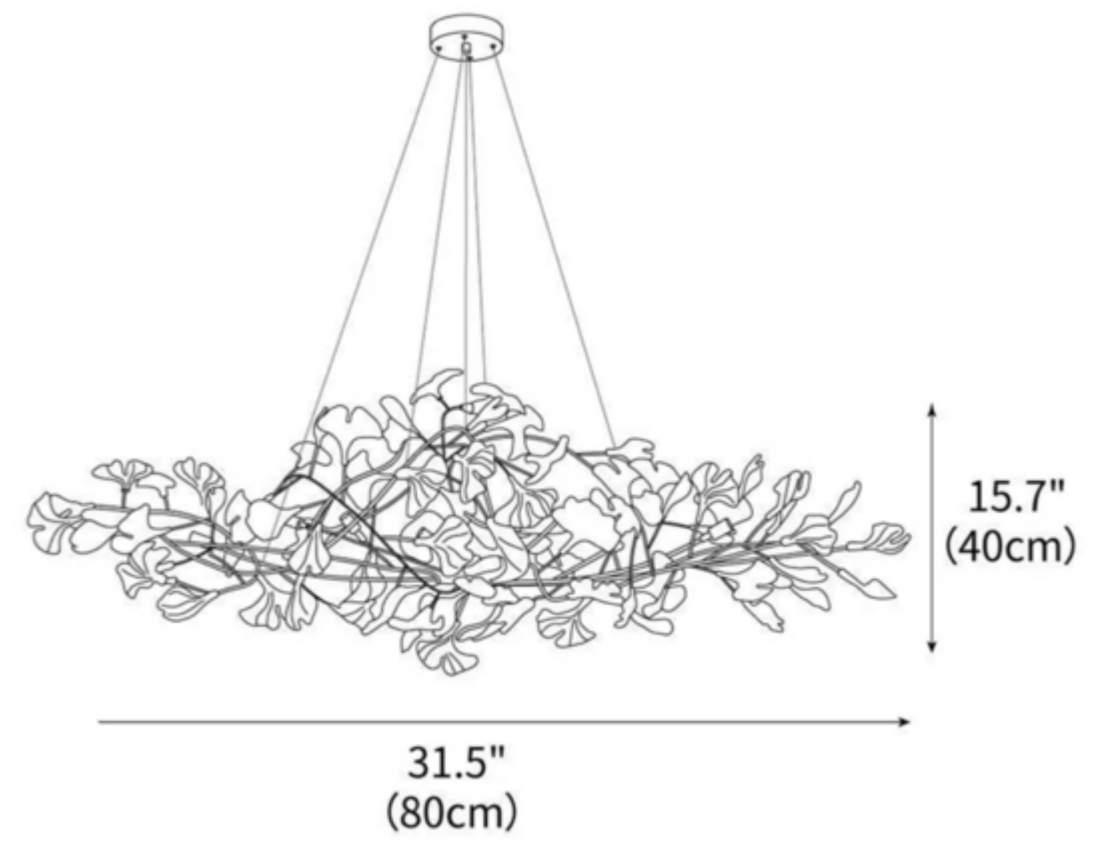

- H: 40in (101.6cm)
- L: 24in (60.9cm)
- W: 24in (60.9cm)
- Materials: Crystal

- H: 22in (55.9cm)
- L: 12in (30.5cm)
- W: 12in (30.5cm)
- Materials: Crystal

- H: 12.5in (31.7cm)
- L: 26in (66cm)
- W: 26in (66cm)
- Materials: Crystal

- H: 37in (93.9cm)
- L: 13in (33cm)
- W: 13in (33cm)
- Materials: Crystal

AMJ XIAOXIA

Innovation + Masterpiece + Craftsmanship

AMJ
XIAOXIA
Innovation + Masterpiece + Craftsmanship

9176P
D900*H900mm

9176P/L
L1000*W500*H590mm
L1200*W500*H590mm
L1500*W500*H590mm

9707P
L900*W350*H400mm
L1250*W650*H520mm
L1950*W1000*H1420mm

AMJ
XIAOXIA
Innovation + Masterpiece + Craftsmanship

AMJ
XIAOXIA
Innovation • Masterpiece • Craftsmanship

45light

30light

AMJ
XIAOXIA
Innovation • Masterpiece • Craftsmanship

AMJ
XIAOXIA
Innovation + Masterpiece + Craftsmanship

10111P/S
W470*H1170mm

10111P/M
W650*H1370mm

10111P/L
W830*H1570mm

10111P/H2300
W830*H2300mm

10111P/H2700
W830*H2700mm

10111P/H3000
W830*H3000mm

Ø 60cm / 23.6"