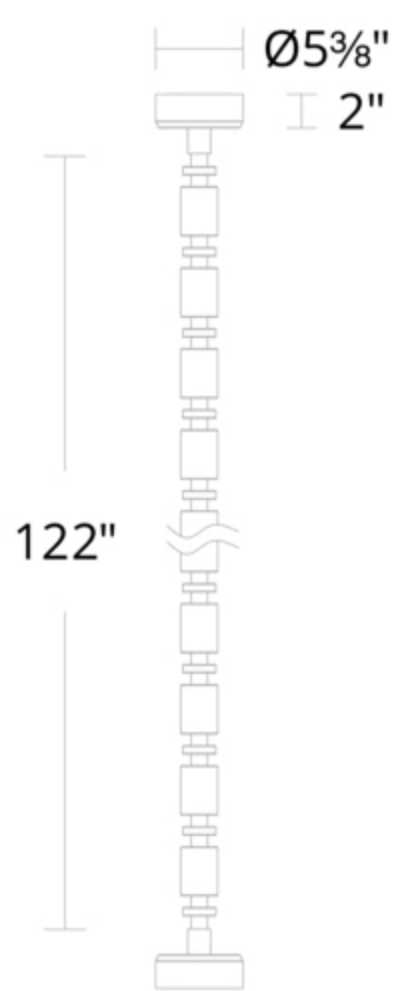

- . H: 40.5in (102.8cm)
- . L: 41in (104.1cm)
- . W: 40in (104.1cm)
- . Materials: Crystal

- . H: 52in (132.1cm)
- . L: 33.5in (85.1cm)
- . W: 33.5in (85.1cm)
- . Materials: Crystal

- . H: 33in (83.8cm)
- . L: 13in (33cm)
- . W: 8in (20.3cm)
- . Materials: Crystal

- H: 40in (101.6cm)
- L: 24in (60.9cm)
- W: 24in (60.9cm)
- Materials: Crystal

- H: 22in (55.9cm)
- L: 12in (30.5cm)
- W: 12in (30.5cm)
- Materials: Crystal

- H: 12.5in (31.7cm)
- L: 26in (66cm)
- W: 26in (66cm)
- Materials: Crystal

- H: 37in (93.9cm)
- L: 13in (33cm)
- W: 13in (33cm)
- Materials: Crystal

AMJ XIAOXIA

Innovation + Masterpiece + Craftsmanship

AMJ
XIAOXIA
Innovation + Masterpiece + Craftsmanship

9176P
D900*H900mm

9176P/L
L1000*W500*H590mm
L1200*W500*H590mm
L1500*W500*H590mm

9707P
L900*W350*H400mm
L1250*W650*H520mm
L1950*W1000*H1420mm

AMJ
XIAOXIA
Innovation + Masterpiece + Craftsmanship

AMJ
XIAOXIA
Innovation • Masterpiece • Craftsmanship

45light

30light

AMJ
XIAOXIA
Innovation • Masterpiece • Craftsmanship