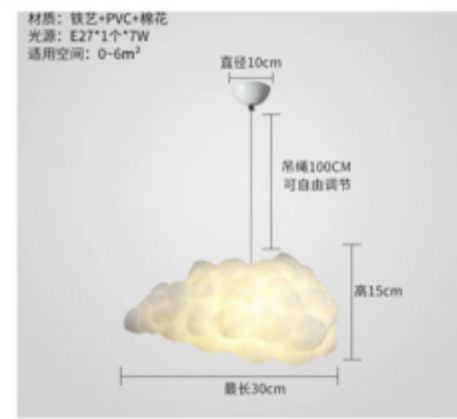

D760*H1800mm

D904*H1800mm

AMJ
XIAOXIA
Innovation • Masterpiece • Craftsmanship

Materials:ash wood

10248P/A3
D180*H986mm

10248P/A2
D180*H665mm

10248P/A4
D180*H1315mm

10248P/B4
D260*H1210mm