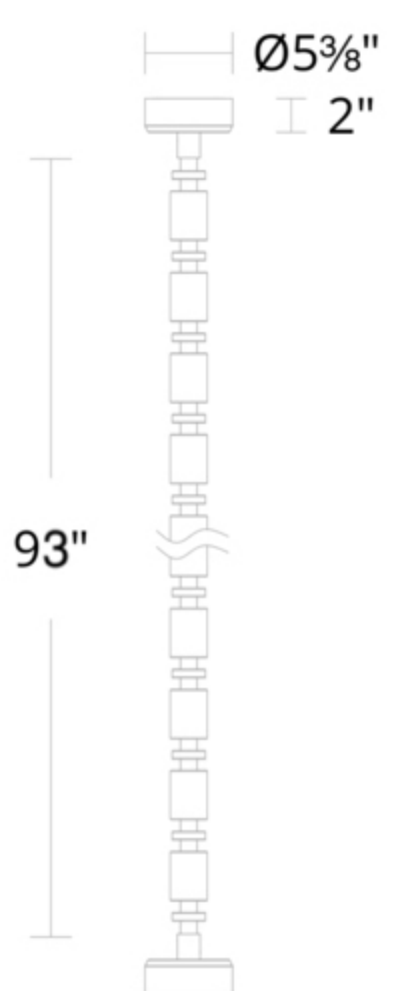

- . H: 40.5in (102.8cm)
- . L: 41in (104.1cm)
- . W: 40in (104.1cm)
- . Materials: Crystal

- . H: 52in (132.1cm)
- . L: 33.5in (85.1cm)
- . W: 33.5in (85.1cm)
- . Materials: Crystal

- . H: 33in (83.8cm)
- . L: 13in (33cm)
- . W: 8in (20.3cm)
- . Materials: Crystal

- H: 40in (101.6cm)
- L: 24in (60.9cm)
- W: 24in (60.9cm)
- Materials: Crystal

- H: 22in (55.9cm)
- L: 12in (30.5cm)
- W: 12in (30.5cm)
- Materials: Crystal

- H: 12.5in (31.7cm)
- L: 26in (66cm)
- W: 26in (66cm)
- Materials: Crystal

- H: 37in (93.9cm)
- L: 13in (33cm)
- W: 13in (33cm)
- Materials: Crystal

AMJ XIAOXIA

Innovation + Masterpiece + Craftsmanship

AMJ
XIAOXIA
Innovation + Masterpiece + Craftsmanship

9176P
D900*H900mm

9176P/L
L1000*W500*H590mm
L1200*W500*H590mm
L1500*W500*H590mm

9707P
L900*W350*H400mm
L1250*W650*H520mm
L1950*W1000*H1420mm

AMJ
XIAOXIA
Innovation + Masterpiece + Craftsmanship

AMJ
XIAOXIA
Innovation • Masterpiece • Craftsmanship

45light

30light

AMJ
XIAOXIA
Innovation • Masterpiece • Craftsmanship