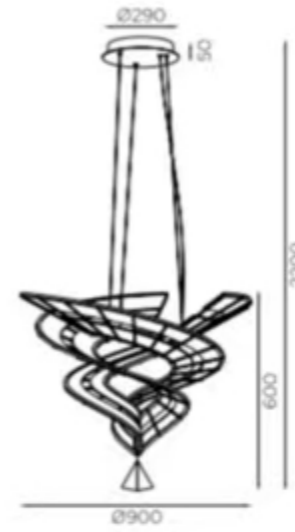

AMJ
XIAOXIA
Innovation • Masterpiece • Craftmanship

新装饰艺术 + 装置艺术

- 无缝：热弯后的亚克力制品无缝，外观美观
- 形状多样：可制作出各种弧形、直角或不规则形状
- 耐用性强：热弯后的亚克力制品不易变形、开裂，使用寿命长

* No seams: acrylic products after hot bending have no seams and beautiful appearance

* Various shapes: various curved, right-angle or irregular shapes can be made.

* Strong durability: acrylic products after hot bending are not easy to deform, crack, and have a long service life.

AMJ
XIAOXIA
Innovation • Masterpiece • Craftmanship