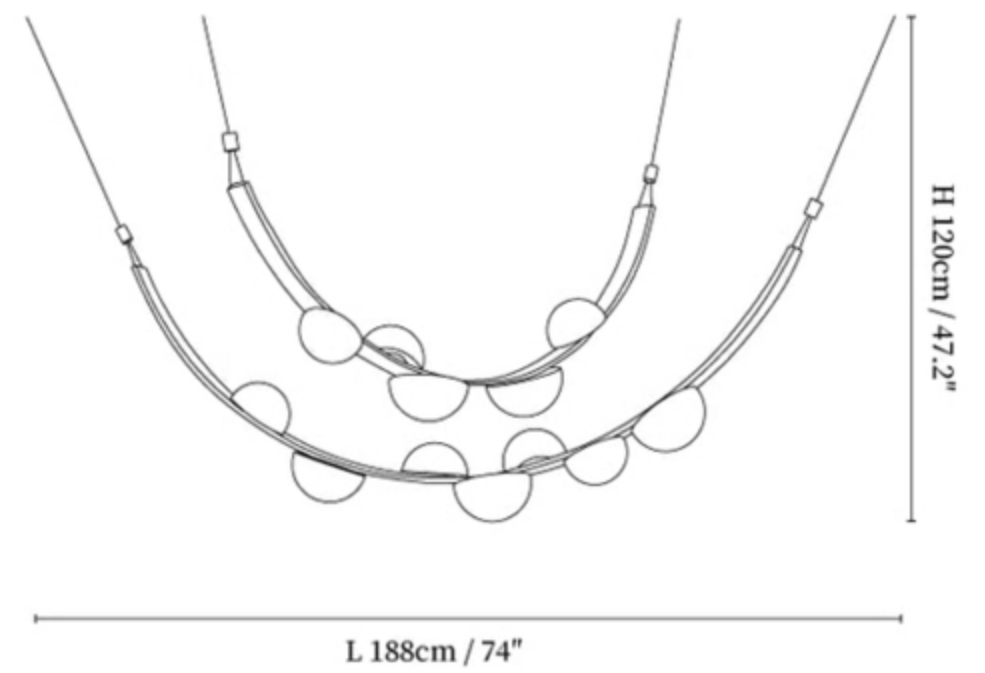

- . H: 40.5in (102.8cm)
- . L: 41in (104.1cm)
- . W: 40in (104.1cm)
- . Materials: Crystal

- . H: 52in (132.1cm)
- . L: 33.5in (85.1cm)
- . W: 33.5in (85.1cm)
- . Materials: Crystal

- . H: 33in (83.8cm)
- . L: 13in (33cm)
- . W: 8in (20.3cm)
- . Materials: Crystal

- H: 40in (101.6cm)
- L: 24in (60.9cm)
- W: 24in (60.9cm)
- Materials: Crystal

- H: 22in (55.9cm)
- L: 12in (30.5cm)
- W: 12in (30.5cm)
- Materials: Crystal

- H: 12.5in (31.7cm)
- L: 26in (66cm)
- W: 26in (66cm)
- Materials: Crystal

- H: 37in (93.9cm)
- L: 13in (33cm)
- W: 13in (33cm)
- Materials: Crystal

AMJ XIAOXIA

Innovation + Masterpiece + Craftsmanship

AMJ
XIAOXIA
Innovation + Masterpiece + Craftsmanship

9176P
D900*H900mm

9176P/L
L1000*W500*H590mm
L1200*W500*H590mm
L1500*W500*H590mm

9707P
L900*W350*H400mm
L1250*W650*H520mm
L1950*W1000*H1420mm

AMJ
XIAOXIA
Innovation + Masterpiece + Craftsmanship

AMJ
XIAOXIA
Innovation • Masterpiece • Craftsmanship

45light

30light

AMJ
XIAOXIA
Innovation • Masterpiece • Craftsmanship