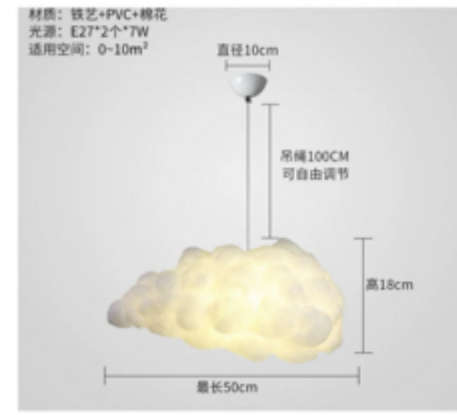

AMJ
XIAOXIA
Innovation • Masterpiece • Craftsmanship

W 65cm x H 100cm / W 26" x H 39.3"

W 130cm x H 180cm / W 51.1" x H 70.8"

W 180cm x H 265cm / W 70.8" x H 104"

MJ6133F
L1800*W800*H1260mm

213 mm

ø 904 mm

D610*H1800mm

D760*H1800mm

D904*H1800mm

AMJ
XIAOXIA
Innovation • Masterpiece • Craftsmanship

Materials:ash wood

10248P/A3
D180*H986mm

10248P/A2
D180*H665mm

10248P/A4
D180*H1315mm

10248P/B4
D260*H1210mm