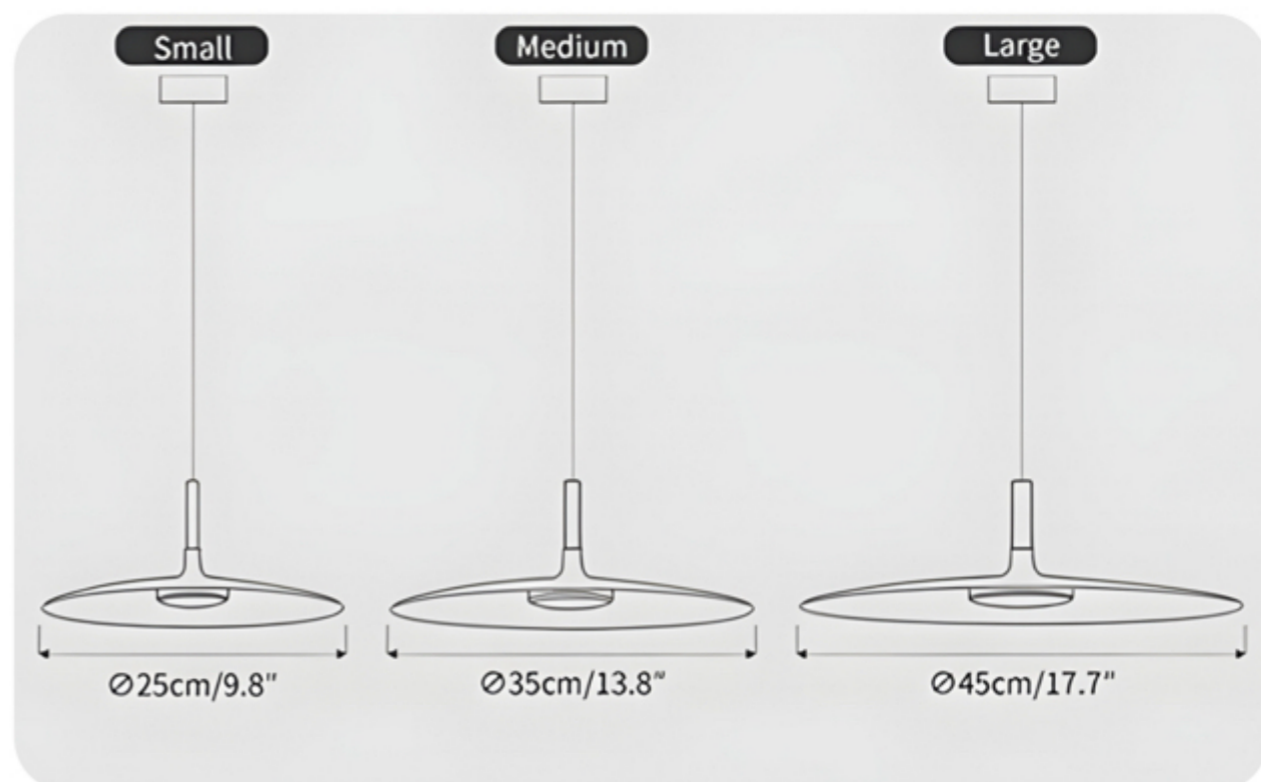

- H: 40in (101.6cm)
- L: 24in (60.9cm)
- W: 24in (60.9cm)
- Materials: Crystal

- H: 22in (55.9cm)
- L: 12in (30.5cm)
- W: 12in (30.5cm)
- Materials: Crystal

- H: 12.5in (31.7cm)
- L: 26in (66cm)
- W: 26in (66cm)
- Materials: Crystal

9075P
D160*H200mm
D260*H300mm
D360*H400mm

MJ6052P
D600mm

MJ8903P
D600mm

8640P/A
D600*H2000mm
D800*H3000mm
D1000*H3000mm

8640P/B
L1500*W600*H1500mm

AMJ XIAOXIA

Innovation + Masterpiece + Craftsmanship

AMJ
XIAOXIA
Innovation · Masterpiece · Craftsmanship

AMJ
XIAOXIA
Innovation • Masterpiece • Craftsmanship

W 65cm x H 100cm / W 26" x H 39.3"

W 130cm x H 180cm / W 51.1" x H 70.8"

W 180cm x H 265cm / W 70.8" x H 104"

MJ6133F
L1800*W800*H1260mm

213 mm

ø 904 mm

D610*H1800mm

D760*H1800mm

D904*H1800mm

AMJ
XIAOXIA
Innovation • Masterpiece • Craftsmanship

Materials:ash wood

10248P/A3
D180*H986mm

10248P/A2
D180*H665mm

10248P/A4
D180*H1315mm

10248P/B4
D260*H1210mm