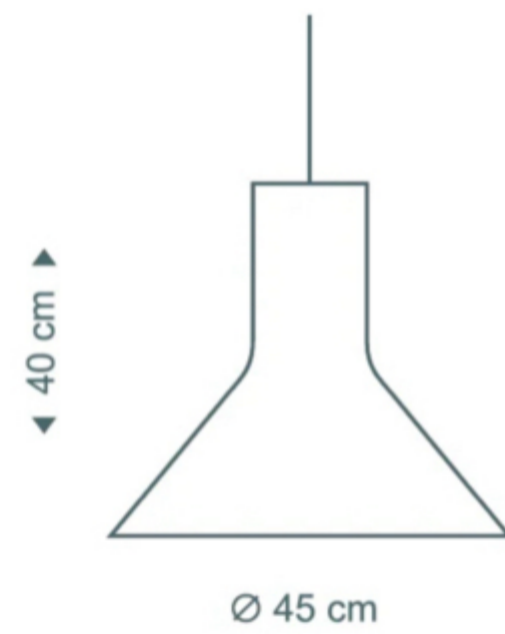

- . H: 40.5in (102.8cm)
- . L: 41in (104.1cm)
- . W: 40in (104.1cm)
- . Materials: Crystal

- . H: 52in (132.1cm)
- . L: 33.5in (85.1cm)
- . W: 33.5in (85.1cm)
- . Materials: Crystal

- . H: 33in (83.8cm)
- . L: 13in (33cm)
- . W: 8in (20.3cm)
- . Materials: Crystal

- H: 40in (101.6cm)
- L: 24in (60.9cm)
- W: 24in (60.9cm)
- Materials: Crystal

- H: 22in (55.9cm)
- L: 12in (30.5cm)
- W: 12in (30.5cm)
- Materials: Crystal

- H: 12.5in (31.7cm)
- L: 26in (66cm)
- W: 26in (66cm)
- Materials: Crystal

AMJ
XIAOXIA
Innovation • Masterpiece • Craftsmanship

W 65cm x H 100cm / W 26" x H 39.3"

W 130cm x H 180cm / W 51.1" x H 70.8"

W 180cm x H 265cm / W 70.8" x H 104"

MJ6133F
L1800*W800*H1260mm

213 mm

ø 904 mm

D610*H1800mm

D760*H1800mm

D904*H1800mm

AMJ
XIAOXIA
Innovation • Masterpiece • Craftsmanship

Materials:ash wood

10248P/A3
D180*H986mm

10248P/A2
D180*H665mm

10248P/A4
D180*H1315mm

10248P/B4
D260*H1210mm