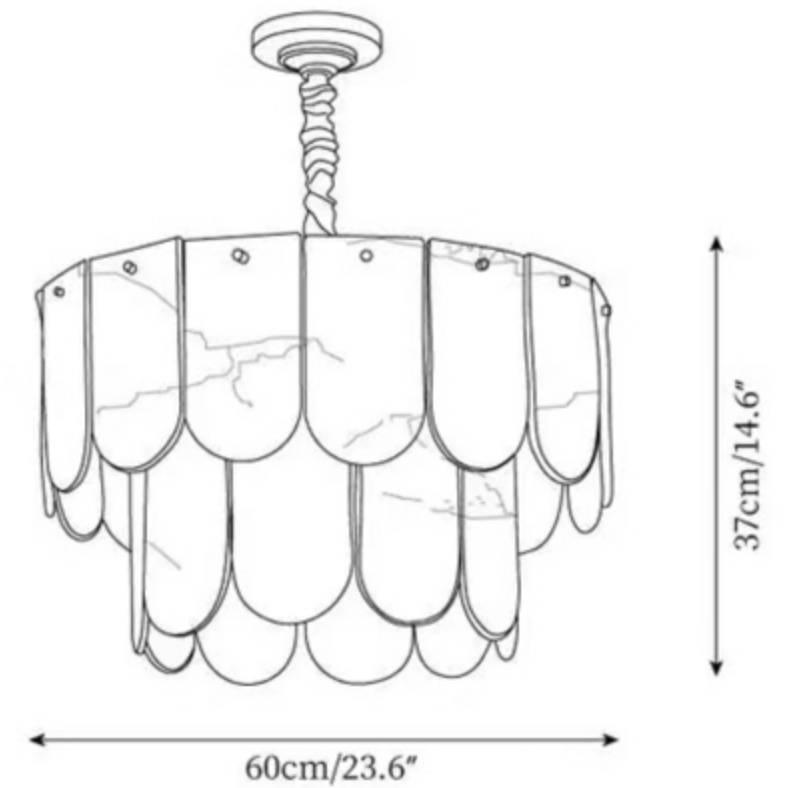

AMJ
XIAOXIA
Innovation + Masterpiece + Craftsmanship