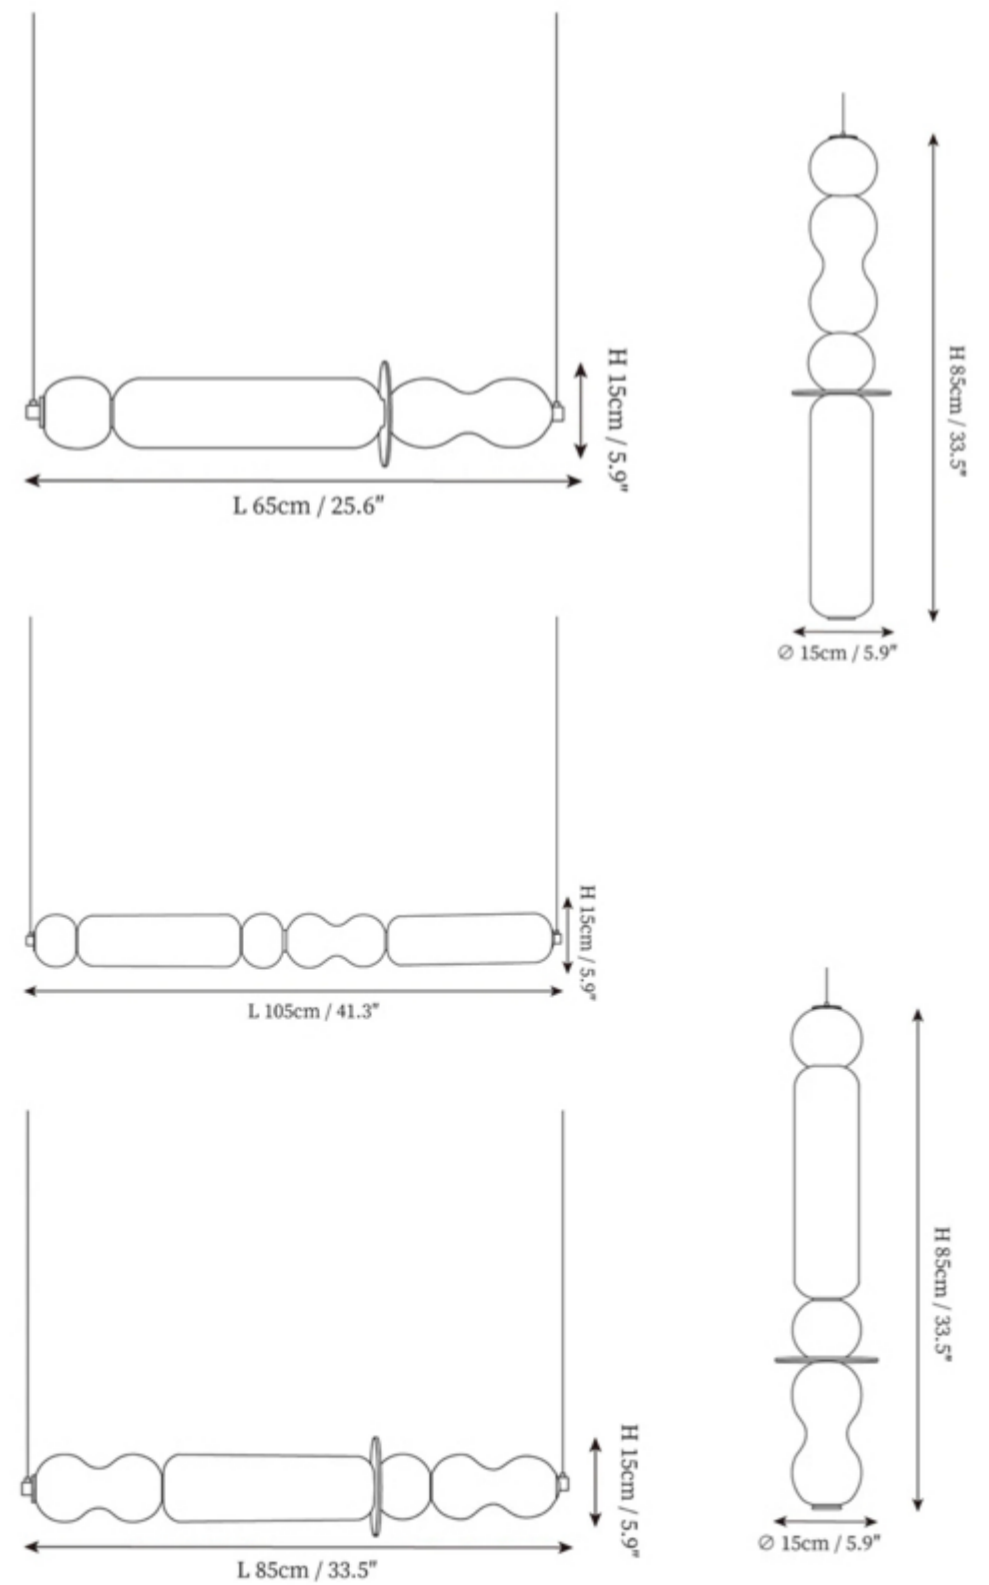

- . H: 40.5in (102.8cm)
- . L: 41in (104.1cm)
- . W: 40in (104.1cm)
- . Materials: Crystal

- . H: 52in (132.1cm)
- . L: 33.5in (85.1cm)
- . W: 33.5in (85.1cm)
- . Materials: Crystal

- . H: 33in (83.8cm)
- . L: 13in (33cm)
- . W: 8in (20.3cm)
- . Materials: Crystal

- H: 40in (101.6cm)
- L: 24in (60.9cm)
- W: 24in (60.9cm)
- Materials: Crystal

- H: 22in (55.9cm)
- L: 12in (30.5cm)
- W: 12in (30.5cm)
- Materials: Crystal

- H: 12.5in (31.7cm)
- L: 26in (66cm)
- W: 26in (66cm)
- Materials: Crystal

- H: 37in (93.9cm)
- L: 13in (33cm)
- W: 13in (33cm)
- Materials: Crystal

AMJ XIAOXIA

Innovation + Masterpiece + Craftsmanship

AMJ
XIAOXIA
Innovation + Masterpiece + Craftsmanship

9176P
D900*H900mm

9176P/L
L1000*W500*H590mm
L1200*W500*H590mm
L1500*W500*H590mm

H 60cm / 23.6"

Ø 80cm / 31.5"

H 200cm / 78.7"

AMJ
XIAOXIA
Innovation • Masterpiece • Craftsmanship

AMJ XIAOXIA

Innovation + Masterpiece + Craftsmanship

10317P/15
D800*H2000mm

10317P/S
D130*H190mm
10317P/M
D160*H220mm
10317P/L
D160*H270mm