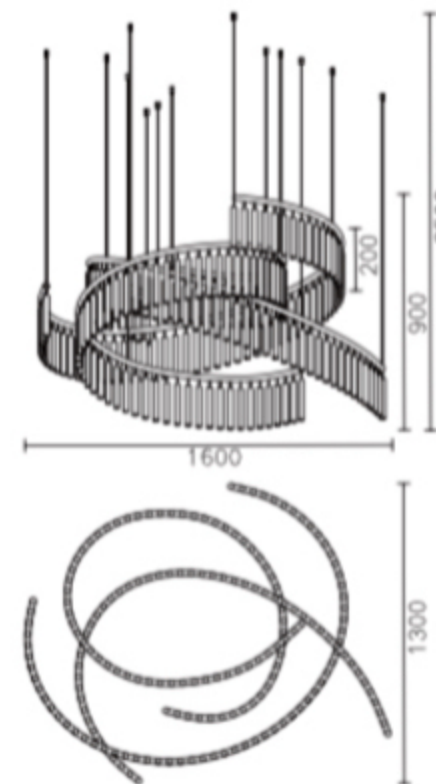

■ Stainless steel+Crystal
92W