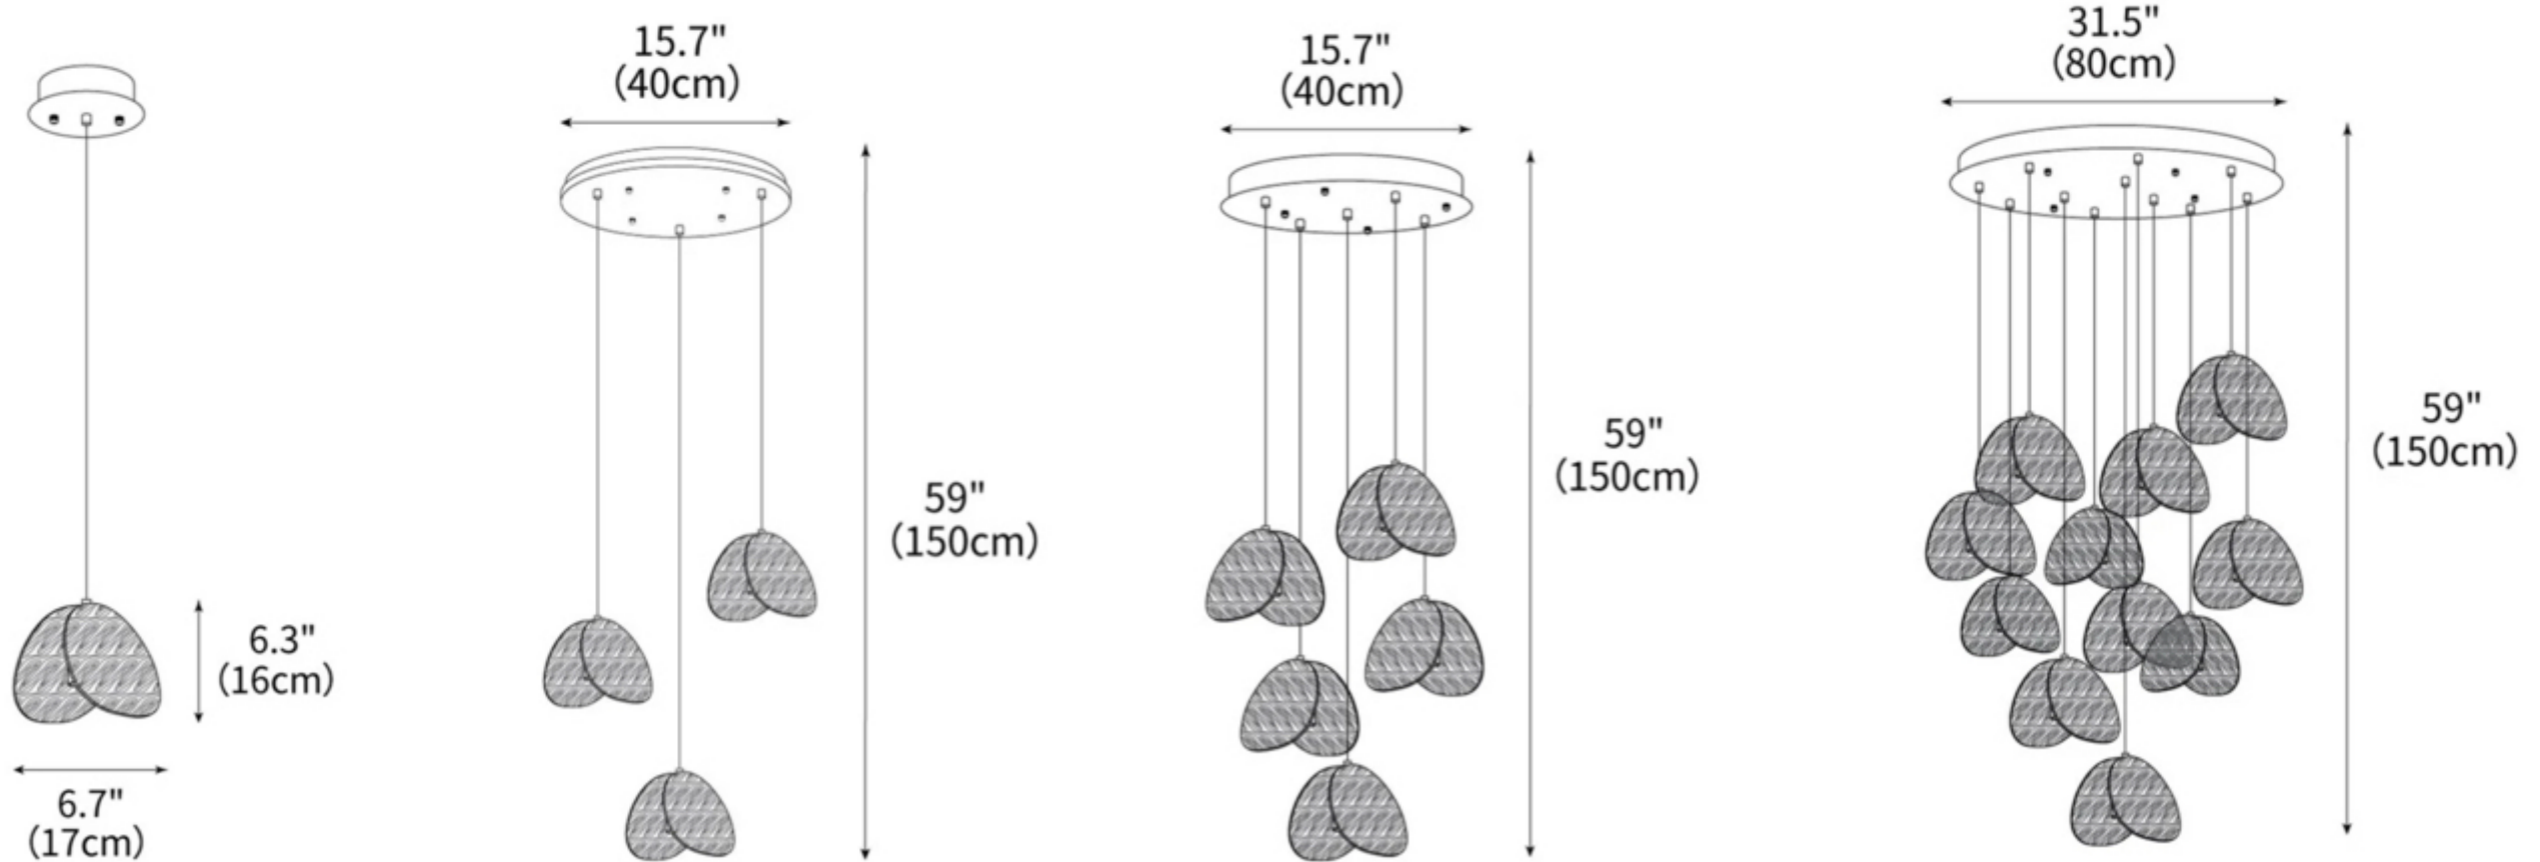

AMJ
XIAOXIA
Innovation • Masterpiece • Craftsmanship

W 65cm x H 100cm / W 26" x H 39.3"

W 130cm x H 180cm / W 51.1" x H 70.8"

W 180cm x H 265cm / W 70.8" x H 104"

MJ6133F
L1800*W800*H1260mm

213 mm

ø 904 mm

D610*H1800mm

D760*H1800mm

D904*H1800mm

AMJ
XIAOXIA
Innovation • Masterpiece • Craftsmanship

Materials:ash wood

10248P/A3
D180*H986mm

10248P/A2
D180*H665mm

10248P/A4
D180*H1315mm

10248P/B4
D260*H1210mm

10248P/B5
D260*H1530mm

10248P/B3
D260*H890mm

10248P/B2
D260*H600mm

10248P/C4
D400*H1170mm

10248P/C5
D400*H1490mm

10248P/C3
D400*H860mm

10248P/C2
D400*H555mm

8890P
D180*H120mm
D230*H160mm
D370*H300mm