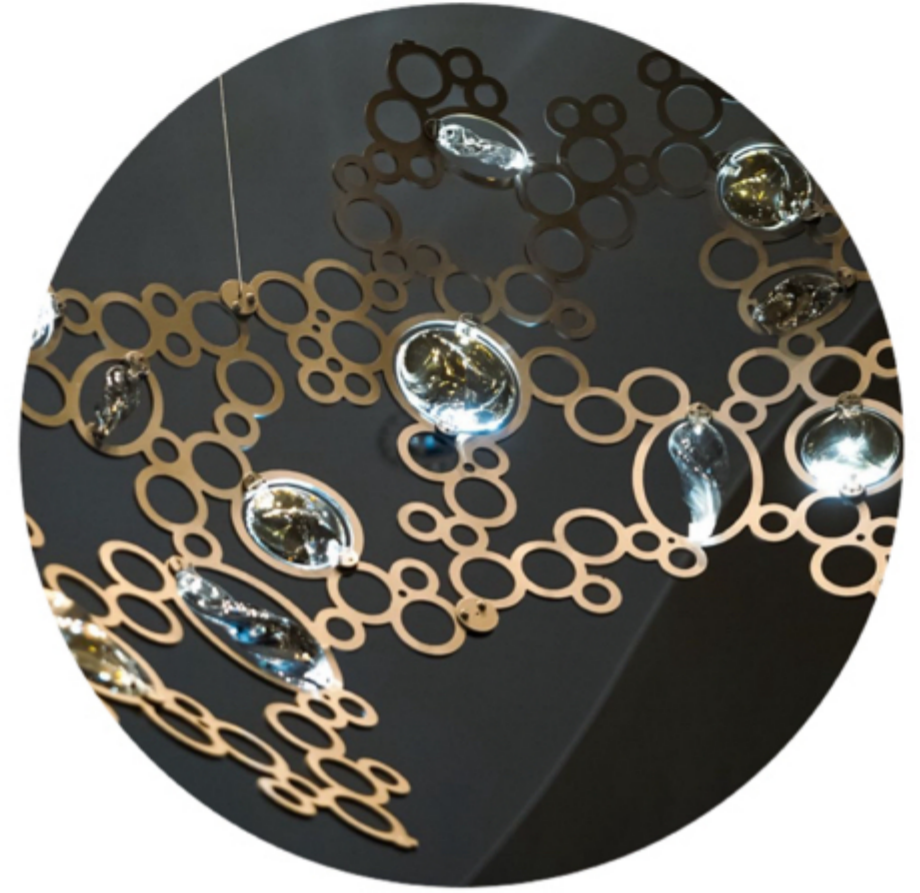

AMJ
XIAOXIA
Innovation + Masterpiece + Craftsmanship