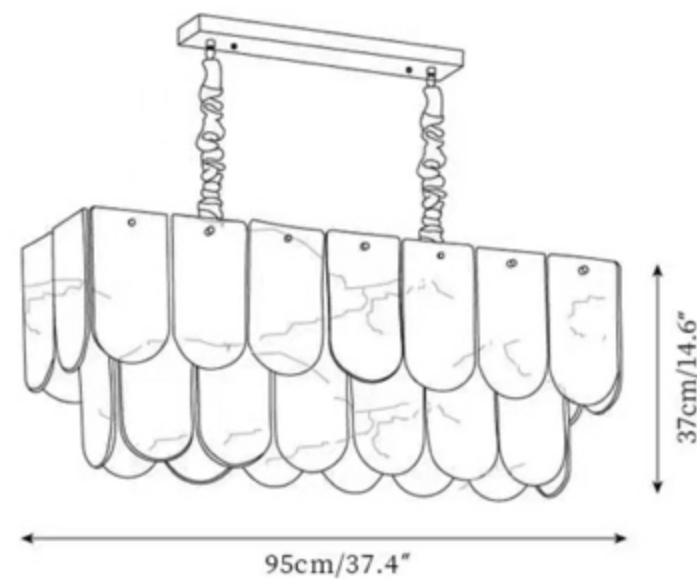

H 44 cm | L 150 cm | D 80 cm

H 210 cm * D 100 cm

H 44 cm | L 150 cm | D 80 cm

H 55 cm | L 16 cm | D 16 cm

Size:

D1400*H850mm

Size:

D1200/D66mm

H 190 cm | Diam. 67 cm

H 60 cm | D 8 cm | L 31 cm

H 123 cm | D 36 cm | L 40 cm

H 140 cm | D 36 cm | L 40 cm

AMJ
XIAOXIA
Innovation + Masterpiece + Craftsmanship

AMJ
XIAOXIA
Innovation + Masterpiece + Craftsmanship

L1300 mm * W1300 mm * H750 mm

AMJ
XIAOXIA
Innovation + Masterpiece + Craftsmanship

* 精致工艺，匠心独具 * *

手工打造的玻璃吊灯，每一片玻璃都经过精心雕琢，呈现出独特的光影效果。简约或奢华，现代或复古，总有一款能与您的家居风格完美契合，彰显不凡品味

* Exquisite craftsmanship and originality *
Hand-made glass chandelier, each piece of glass has been carefully carved, showing a unique light and shadow effect. Simple or luxurious, modern or retro, there is always a perfect fit with your home style, showing extraordinary taste.