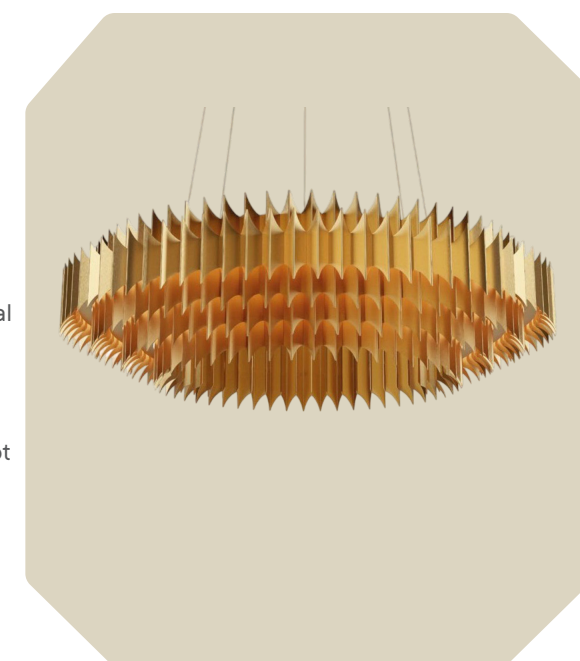

MATERIALS- Brass & Crystal glass

STANDARD FINISHES- Gold Plate & Crystal

DIMENSIONS- H 210cm | 82.67" Diam. 100

BULBS- 39 X g9 LED 4 W- 3000K "USA not included voltage: 220-240V

WEIGHT- 70Kg |153.32lbs

SHARD CHANDELIER

MATERIALS- Brass & Crystal glass

STANDARD FINISHES- Gold Plate & Crystal

DIMENSIONS- H 210cm | 82.67" Diam. 100

BULBS- 39 X g9 LED 4 W- 3000K "USA not included voltage: 220-240V

WEIGHT- 70Kg |153.32lbs

CHANDELIER
18.5"H X 23.5"DIA.

H 100 cm | L 165 cm | D 60 cm

AMJ
XIAOXIA

Innovation + Masterpiece + Craftsmanship

Material: hardware+crystal

D1600mm*H 2230m

Material: hardware+crystal

D1200mm

D 71 * H 71 cm