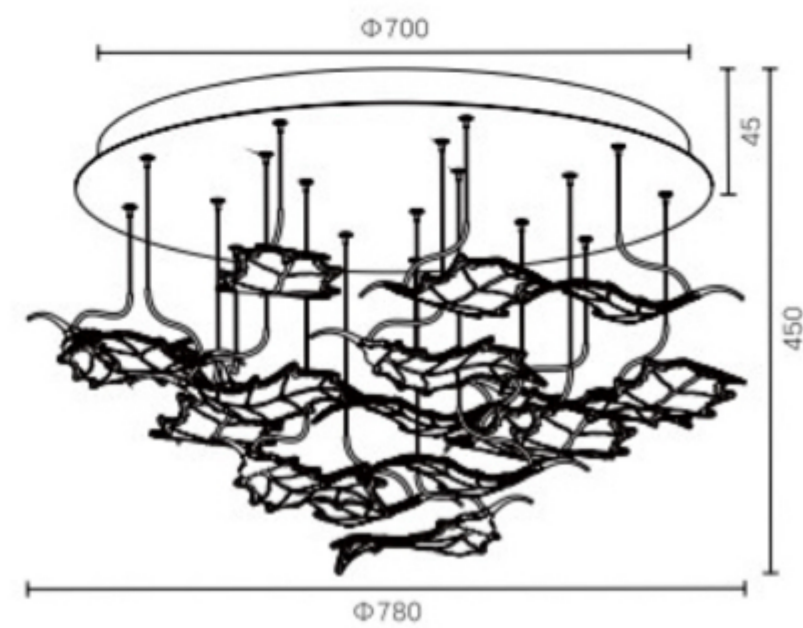

■ Stainless steel+Acrylic
21W

■ Stainless steel+Acrylic
21W

AMJ
XIAOXIA
Innovation • Masterpiece • Craftsmanship

■ Stainless steel+Acrylic
52W

■ Stainless steel+Acrylic
48W

- . H: 35in (88.9cm)
- . L: 48in (121.9cm)
- . W: 25in (63.5cm)
- . Materials: Crystal

- . H: 40.5in (102.8cm)
- . L: 41in (104.1cm)
- . W: 40in (104.1cm)
- . Materials: Crystal

- . H: 52in (132.1cm)
- . L: 33.5in (85.1cm)
- . W: 33.5in (85.1cm)
- . Materials: Crystal

- . H: 33in (83.8cm)
- . L: 13in (33cm)
- . W: 8in (20.3cm)
- . Materials: Crystal

- H: 40in (101.6cm)
- L: 24in (60.9cm)
- W: 24in (60.9cm)
- Materials: Crystal

- H: 22in (55.9cm)
- L: 12in (30.5cm)
- W: 12in (30.5cm)
- Materials: Crystal

- H: 12.5in (31.7cm)
- L: 26in (66cm)
- W: 26in (66cm)
- Materials: Crystal