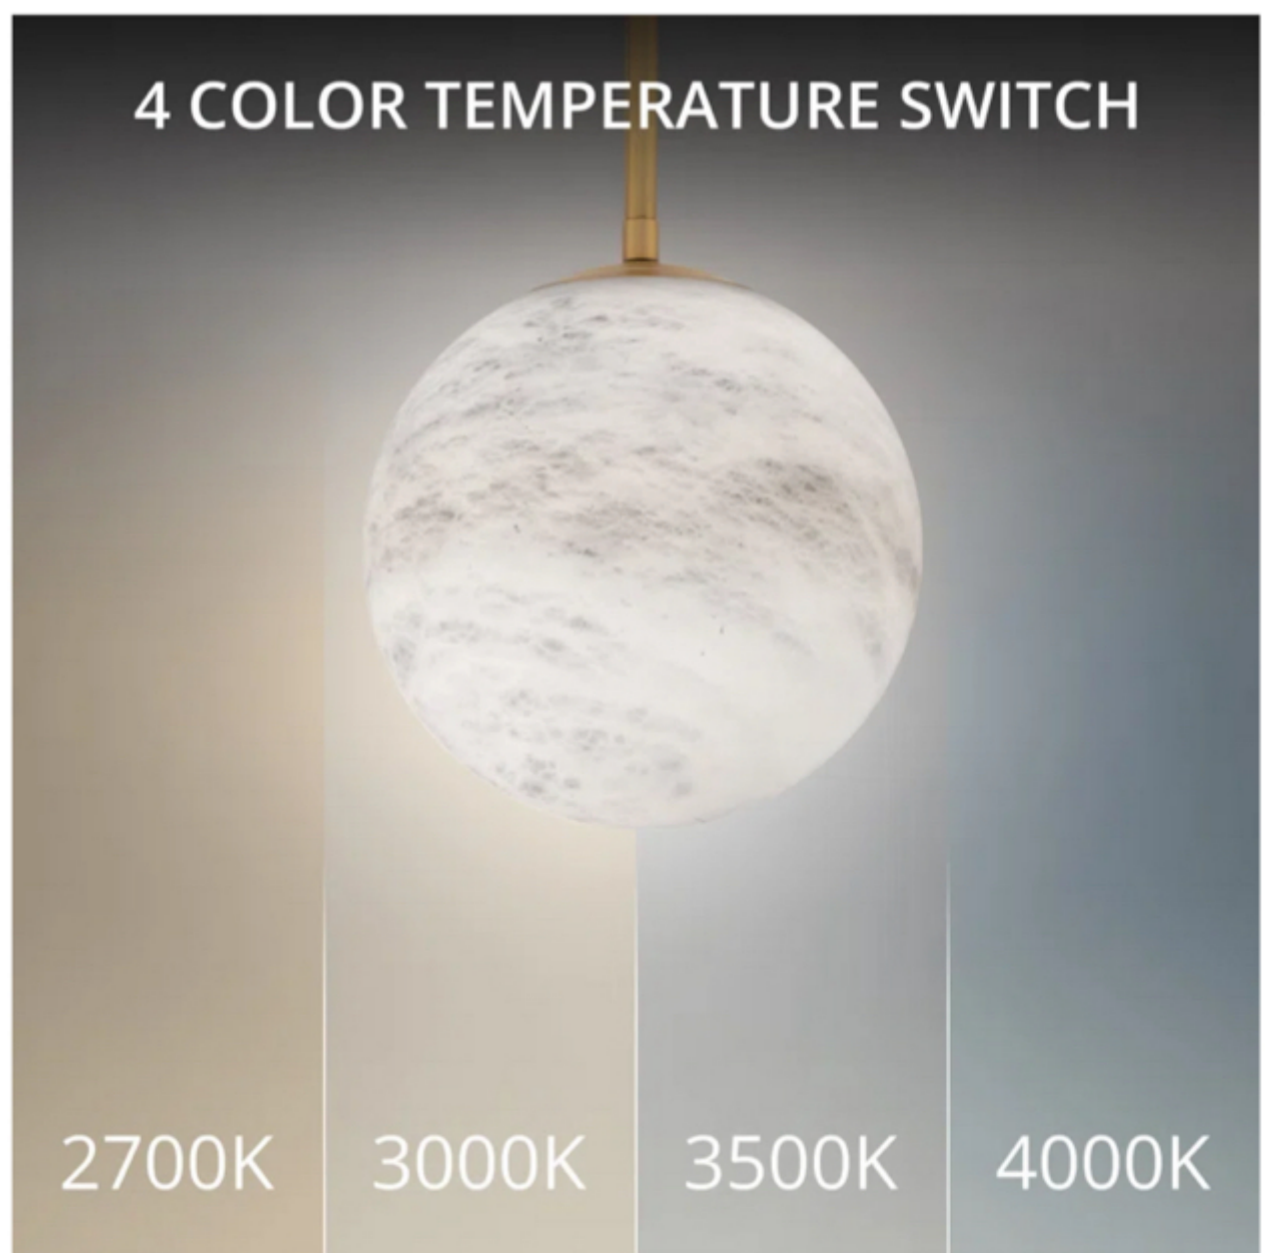

AMJ
XIAOXIA
Innovation + Masterpiece + Craftsmanship

10111P/S
W470*H1170mm

10111P/M
W650*H1370mm

10111P/L
W830*H1570mm

10111P/H2300
W830*H2300mm

10111P/H2700
W830*H2700mm

10111P/H3000
W830*H3000mm

Ø 60cm / 23.6"