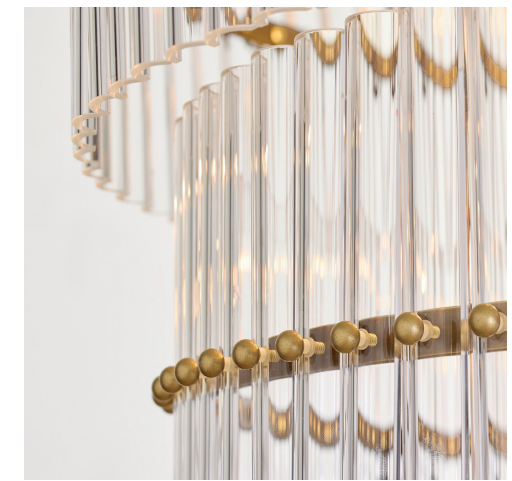

MALLORY CRYSTAL ROUND 3-TIER

CHANDELIER (30")

(16")

AMJ
XIAOXIA

Innovation + Masterpiece + Craftsmanship