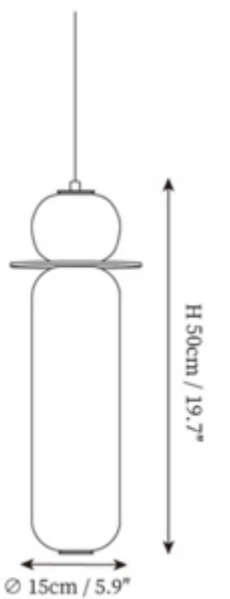

- . H: 40.5in (102.8cm)
- . L: 41in (104.1cm)
- . W: 40in (104.1cm)
- . Materials: Crystal

- . H: 52in (132.1cm)
- . L: 33.5in (85.1cm)
- . W: 33.5in (85.1cm)
- . Materials: Crystal

- . H: 33in (83.8cm)
- . L: 13in (33cm)
- . W: 8in (20.3cm)
- . Materials: Crystal

- H: 40in (101.6cm)
- L: 24in (60.9cm)
- W: 24in (60.9cm)
- Materials: Crystal

- H: 22in (55.9cm)
- L: 12in (30.5cm)
- W: 12in (30.5cm)
- Materials: Crystal

- H: 12.5in (31.7cm)
- L: 26in (66cm)
- W: 26in (66cm)
- Materials: Crystal

- H: 37in (93.9cm)
- L: 13in (33cm)
- W: 13in (33cm)
- Materials: Crystal

AMJ XIAOXIA

Innovation + Masterpiece + Craftsmanship

AMJ
XIAOXIA
Innovation + Masterpiece + Craftsmanship

9176P
D900*H900mm

9176P/L
L1000*W500*H590mm
L1200*W500*H590mm
L1500*W500*H590mm

H 60cm / 23.6"

Ø 80cm / 31.5"

H 200cm / 78.7"

AMJ
XIAOXIA
Innovation • Masterpiece • Craftsmanship

AMJ XIAOXIA

Innovation + Masterpiece + Craftsmanship

10317P/15
D800*H2000mm

10317P/S
D130*H190mm
10317P/M
D160*H220mm
10317P/L
D160*H270mm