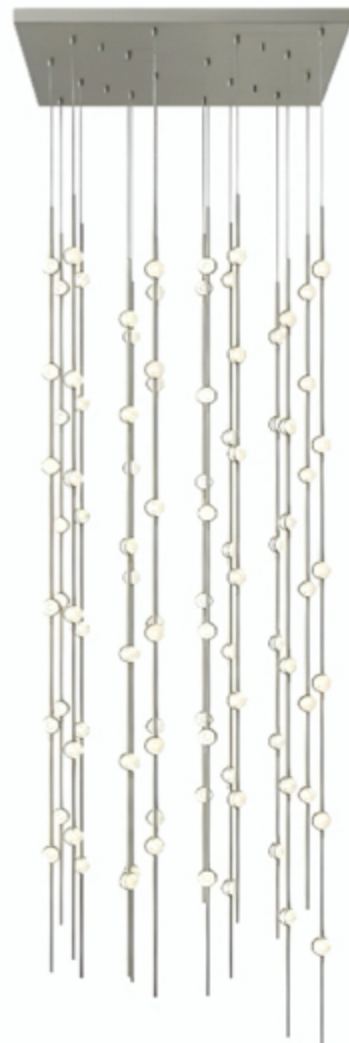

- H: 40in (101.6cm)
- L: 24in (60.9cm)
- W: 24in (60.9cm)
- Materials: Crystal

- H: 22in (55.9cm)
- L: 12in (30.5cm)
- W: 12in (30.5cm)
- Materials: Crystal

- H: 12.5in (31.7cm)
- L: 26in (66cm)
- W: 26in (66cm)
- Materials: Crystal

9707P
L900*W350*H400mm
L1250*W650*H520mm
L1950*W1000*H1420mm

AMJ
XIAOXIA
Innovation + Masterpiece + Craftsmanship

AMJ
XIAOXIA
Innovation • Masterpiece • Craftsmanship

45light

30light

AMJ
XIAOXIA
Innovation • Masterpiece • Craftsmanship

AMJ
XIAOXIA
Innovation + Masterpiece + Craftsmanship

10111P/S
W470*H1170mm

10111P/M
W650*H1370mm

10111P/L
W830*H1570mm

10111P/H2300
W830*H2300mm

10111P/H2700
W830*H2700mm

10111P/H3000
W830*H3000mm

Ø 60cm / 23.6"