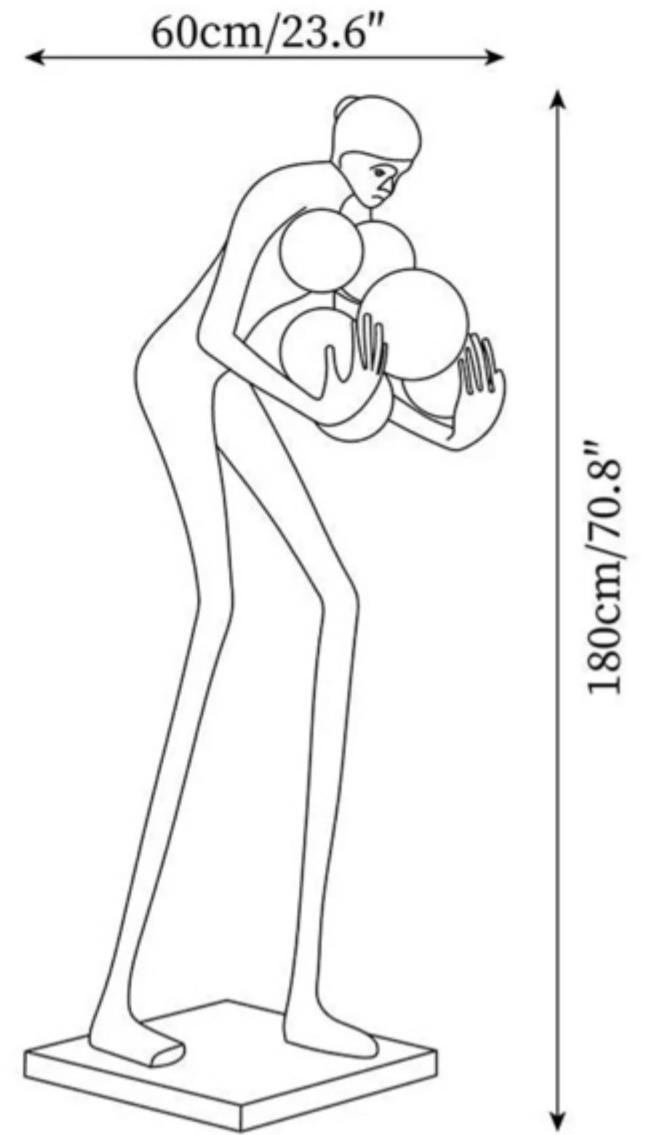

- . H: 40.5in (102.8cm)
- . L: 41in (104.1cm)
- . W: 40in (104.1cm)
- . Materials: Crystal

- . H: 52in (132.1cm)
- . L: 33.5in (85.1cm)
- . W: 33.5in (85.1cm)
- . Materials: Crystal

- . H: 33in (83.8cm)
- . L: 13in (33cm)
- . W: 8in (20.3cm)
- . Materials: Crystal

- H: 40in (101.6cm)
- L: 24in (60.9cm)
- W: 24in (60.9cm)
- Materials: Crystal

- H: 22in (55.9cm)
- L: 12in (30.5cm)
- W: 12in (30.5cm)
- Materials: Crystal

- H: 12.5in (31.7cm)
- L: 26in (66cm)
- W: 26in (66cm)
- Materials: Crystal

9075P
D160*H200mm
D260*H300mm
D360*H400mm

MJ6052P
D600mm

MJ8903P
D600mm

8640P/A
D600*H2000mm
D800*H3000mm
D1000*H3000mm

8640P/B
L1500*W600*H1500mm

AMJ XIAOXIA

Innovation + Masterpiece + Craftsmanship

AMJ
XIAOXIA
Innovation · Masterpiece · Craftsmanship

AMJ
XIAOXIA
Innovation • Masterpiece • Craftsmanship

W 65cm x H 100cm / W 26" x H 39.3"

W 130cm x H 180cm / W 51.1" x H 70.8"

W 180cm x H 265cm / W 70.8" x H 104"

MJ6133F
L1800*W800*H1260mm

213 mm

ø 904 mm

D610*H1800mm