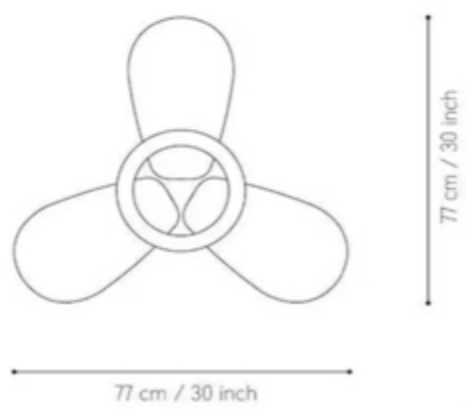

- . H: 40.5in (102.8cm)
- . L: 41in (104.1cm)
- . W: 40in (104.1cm)
- . Materials: Crystal

- . H: 52in (132.1cm)
- . L: 33.5in (85.1cm)
- . W: 33.5in (85.1cm)
- . Materials: Crystal

- . H: 33in (83.8cm)
- . L: 13in (33cm)
- . W: 8in (20.3cm)
- . Materials: Crystal

- H: 40in (101.6cm)
- L: 24in (60.9cm)
- W: 24in (60.9cm)
- Materials: Crystal

- H: 22in (55.9cm)
- L: 12in (30.5cm)
- W: 12in (30.5cm)
- Materials: Crystal

- H: 12.5in (31.7cm)
- L: 26in (66cm)
- W: 26in (66cm)
- Materials: Crystal

- H: 37in (93.9cm)
- L: 13in (33cm)
- W: 13in (33cm)
- Materials: Crystal

AMJ XIAOXIA

Innovation + Masterpiece + Craftsmanship

AMJ
XIAOXIA
Innovation + Masterpiece + Craftsmanship

9176P
D900*H900mm

9176P/L
L1000*W500*H590mm
L1200*W500*H590mm
L1500*W500*H590mm

9707P
L900*W350*H400mm
L1250*W650*H520mm
L1950*W1000*H1420mm

AMJ
XIAOXIA
Innovation + Masterpiece + Craftsmanship

AMJ
XIAOXIA
Innovation • Masterpiece • Craftsmanship

45light

30light

AMJ
XIAOXIA
Innovation • Masterpiece • Craftsmanship