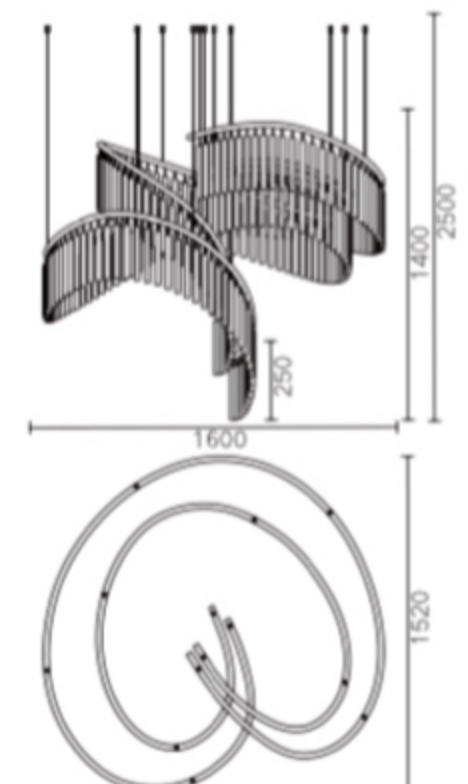

Dimensions:

L1000 * W1000 * H380 mm

Dimensions:

L1200 mm * W360 mm * H380 mm

AMJ
XIAOXIA
Innovation + Masterpiece + Craftsmanship

Dimensions:
L700 mm * W700 mm * H960 mm

Dimensions:
L600 * W600 * H300 mm

AMJ XIAOXIA

AMJ XIAOXIA

Innovation + Masterpiece + Craftsmanship

Size:
30" width x 30" depth x 22" height
36" width x 36" depth x 39" height

Size:
38" width x 38" depth x 39" height

D1200*H3500mm

Diam. 1200 mm * H 2300 mm

Diam. 1000 mm * H 600 mm

AMJ
XIAOXIA
Innovation + Masterpiece + Craftsmanship

Diam. 1200 mm * H 2300 mm

AMJ
XIAOXIA
Innovation + Masterpiece + Craftsmanship

Diam. 500 mm * L1600mm*H 600 mm

Diam:600 mm * L200mm*H 1200 mm

AMJ
XIAOXIA
Innovation + Masterpiece + Craftsmanship

Size:
58" width x 58" depth x 63"
height

Size:
30" width x 30" depth x 22"
height

Size:
36" Length x 30" depth x 22"
height

AMJ
XIAOXIA
Innovation + Masterpiece + Craftsmanship