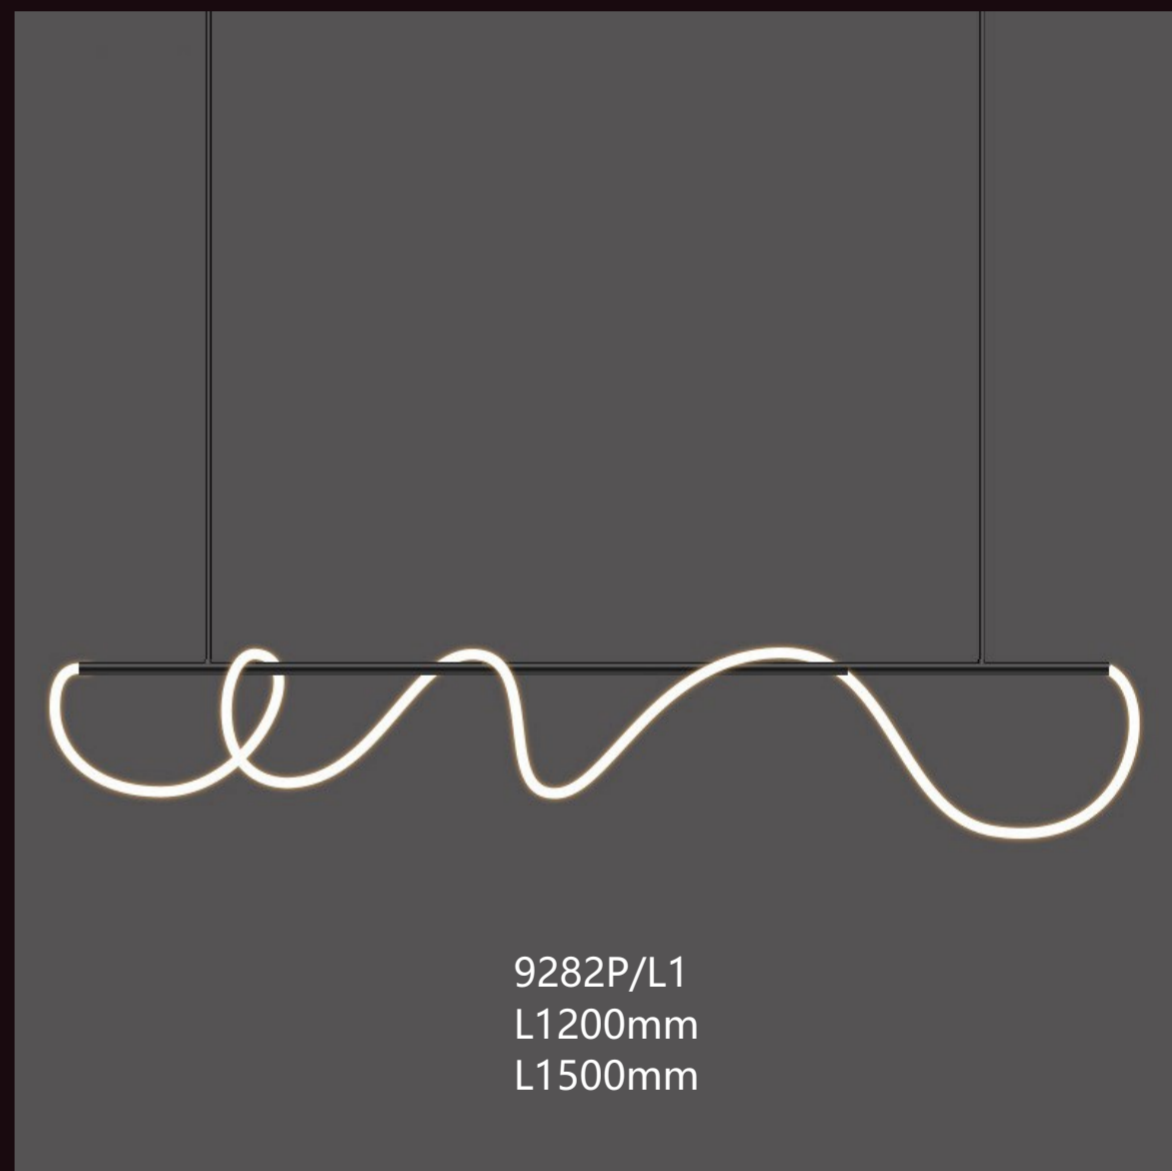

9493C/B
D350*H220mm

MJ6089C
D115*H89mm

8617C/A
D320*H125mm
D510*H135mm

Long chandelier series
长吊灯系列

9282P/L1
L1200mm
L1500mm

9282P/L2
L1500mm

10582P/B1-S
L970*W170*H170mm

10582P/B1-L
L1180*W170*H170mm