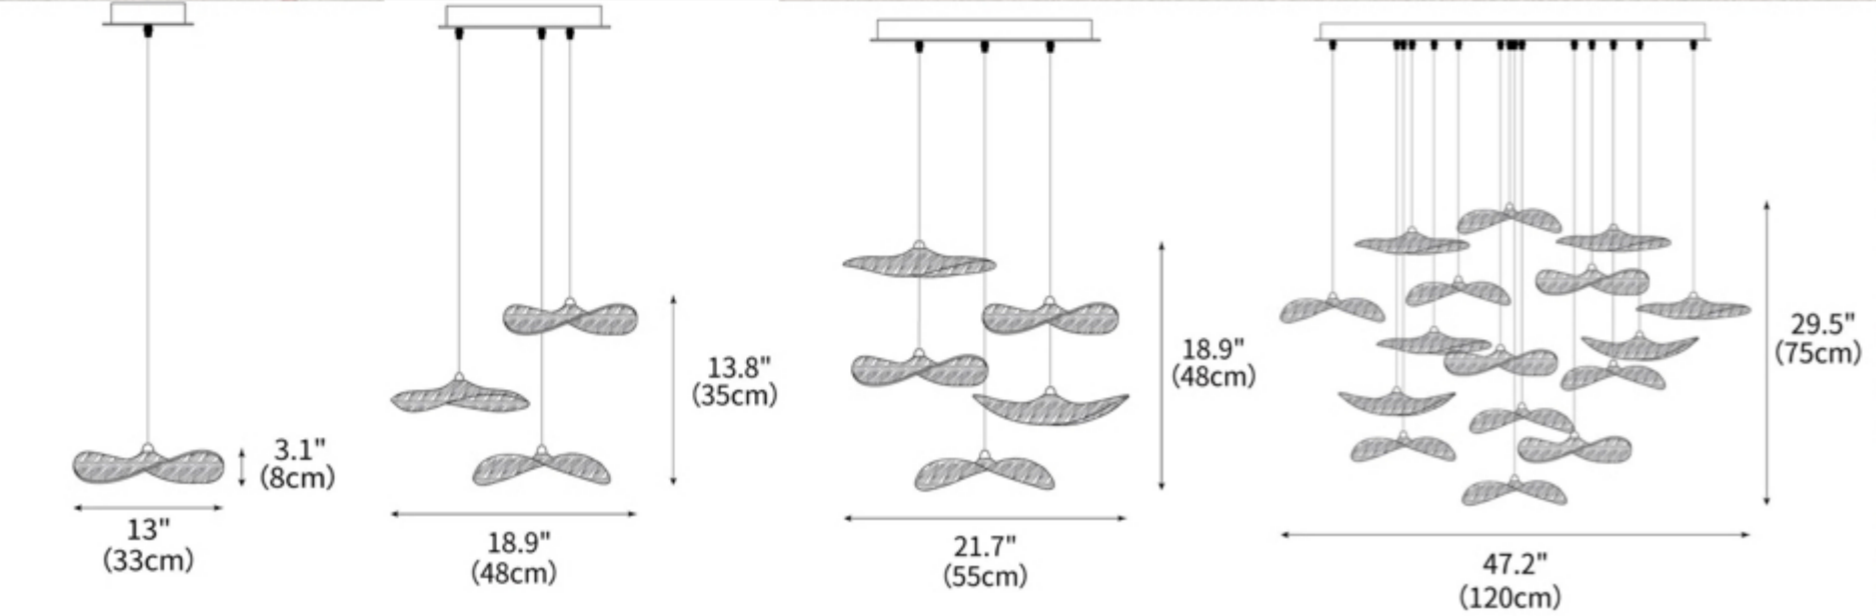

AMJ
XIAOXIA
Innovation • Masterpiece • Craftsmanship

W 65cm x H 100cm / W 26" x H 39.3"

W 130cm x H 180cm / W 51.1" x H 70.8"

W 180cm x H 265cm / W 70.8" x H 104"

MJ6133F
L1800*W800*H1260mm

213 mm

ø 904 mm

D610*H1800mm

D760*H1800mm

D904*H1800mm

AMJ
XIAOXIA
Innovation • Masterpiece • Craftsmanship

Materials:ash wood

10248P/A3
D180*H986mm

10248P/A2
D180*H665mm

10248P/A4
D180*H1315mm

10248P/B4
D260*H1210mm