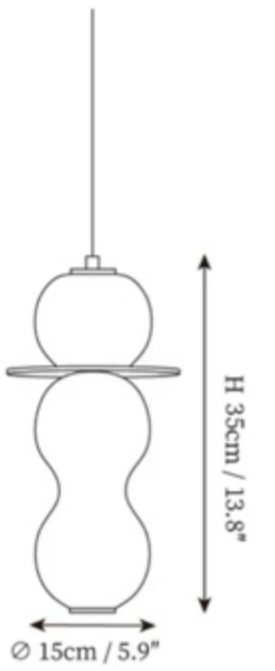

- . H: 40.5in (102.8cm)
- . L: 41in (104.1cm)
- . W: 40in (104.1cm)
- . Materials: Crystal

- . H: 52in (132.1cm)
- . L: 33.5in (85.1cm)
- . W: 33.5in (85.1cm)
- . Materials: Crystal

- . H: 33in (83.8cm)
- . L: 13in (33cm)
- . W: 8in (20.3cm)
- . Materials: Crystal

- H: 40in (101.6cm)
- L: 24in (60.9cm)
- W: 24in (60.9cm)
- Materials: Crystal

- H: 22in (55.9cm)
- L: 12in (30.5cm)
- W: 12in (30.5cm)
- Materials: Crystal

- H: 12.5in (31.7cm)
- L: 26in (66cm)
- W: 26in (66cm)
- Materials: Crystal

- H: 37in (93.9cm)
- L: 13in (33cm)
- W: 13in (33cm)
- Materials: Crystal

AMJ XIAOXIA

Innovation + Masterpiece + Craftsmanship

AMJ
XIAOXIA
Innovation + Masterpiece + Craftsmanship

9176P
D900*H900mm

9176P/L
L1000*W500*H590mm
L1200*W500*H590mm
L1500*W500*H590mm

H 60cm / 23.6"

Ø 80cm / 31.5"

H 200cm / 78.7"

AMJ
XIAOXIA
Innovation • Masterpiece • Craftsmanship

AMJ XIAOXIA

Innovation + Masterpiece + Craftsmanship

10317P/15
D800*H2000mm

10317P/S
D130*H190mm
10317P/M
D160*H220mm
10317P/L
D160*H270mm