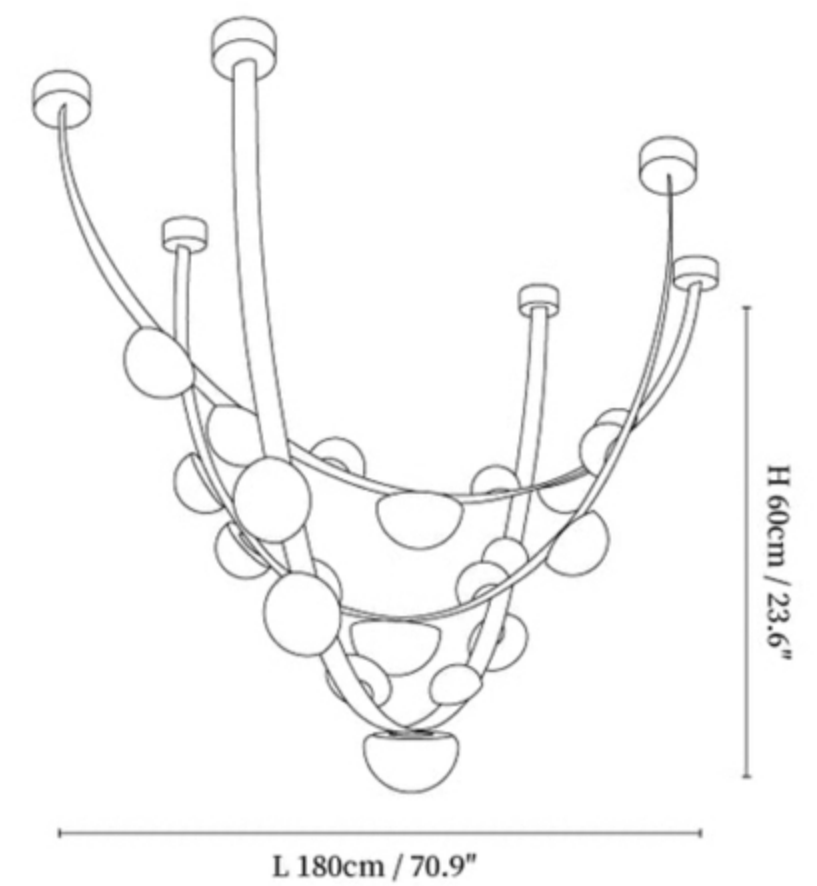

- . H: 40.5in (102.8cm)
- . L: 41in (104.1cm)
- . W: 40in (104.1cm)
- . Materials: Crystal

- . H: 52in (132.1cm)
- . L: 33.5in (85.1cm)
- . W: 33.5in (85.1cm)
- . Materials: Crystal

- . H: 33in (83.8cm)
- . L: 13in (33cm)
- . W: 8in (20.3cm)
- . Materials: Crystal

- H: 40in (101.6cm)
- L: 24in (60.9cm)
- W: 24in (60.9cm)
- Materials: Crystal

- H: 22in (55.9cm)
- L: 12in (30.5cm)
- W: 12in (30.5cm)
- Materials: Crystal

- H: 12.5in (31.7cm)
- L: 26in (66cm)
- W: 26in (66cm)
- Materials: Crystal

- H: 37in (93.9cm)
- L: 13in (33cm)
- W: 13in (33cm)
- Materials: Crystal

AMJ XIAOXIA

Innovation + Masterpiece + Craftsmanship

AMJ
XIAOXIA
Innovation + Masterpiece + Craftsmanship

9176P
D900*H900mm

9176P/L
L1000*W500*H590mm
L1200*W500*H590mm
L1500*W500*H590mm

9707P
L900*W350*H400mm
L1250*W650*H520mm
L1950*W1000*H1420mm

AMJ
XIAOXIA
Innovation + Masterpiece + Craftsmanship

AMJ
XIAOXIA
Innovation • Masterpiece • Craftsmanship

45light

30light

AMJ
XIAOXIA
Innovation • Masterpiece • Craftsmanship