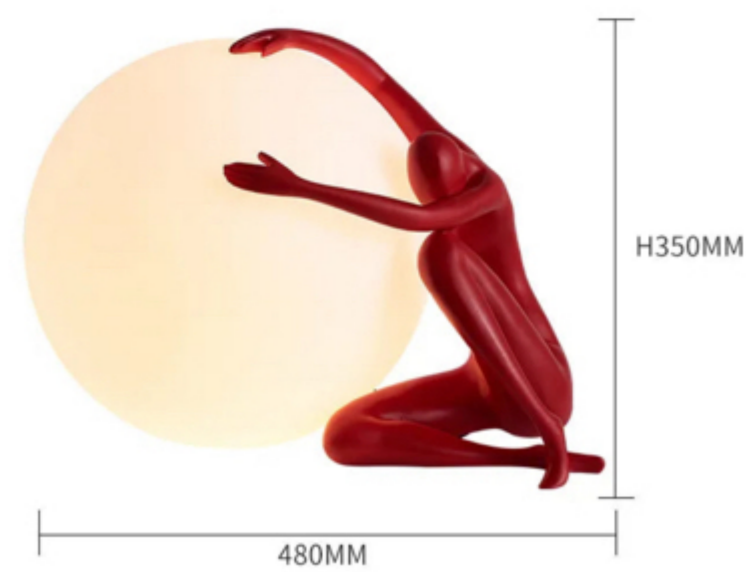

- H: 40in (101.6cm)
- L: 24in (60.9cm)
- W: 24in (60.9cm)
- Materials: Crystal

- H: 22in (55.9cm)
- L: 12in (30.5cm)
- W: 12in (30.5cm)
- Materials: Crystal

- H: 12.5in (31.7cm)
- L: 26in (66cm)
- W: 26in (66cm)
- Materials: Crystal

9075P
D160*H200mm
D260*H300mm
D360*H400mm

MJ6052P
D600mm

MJ8903P
D600mm

8640P/A
D600*H2000mm
D800*H3000mm
D1000*H3000mm

8640P/B
L1500*W600*H1500mm

AMJ XIAOXIA

Innovation + Masterpiece + Craftsmanship

AMJ
XIAOXIA
Innovation · Masterpiece · Craftsmanship

AMJ
XIAOXIA
Innovation • Masterpiece • Craftsmanship

W 65cm x H 100cm / W 26" x H 39.3"

W 130cm x H 180cm / W 51.1" x H 70.8"

W 180cm x H 265cm / W 70.8" x H 104"

MJ6133F
L1800*W800*H1260mm

213 mm

ø 904 mm

D610*H1800mm