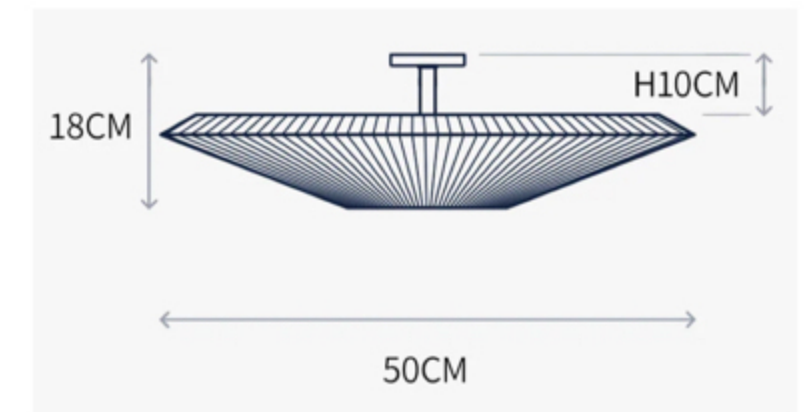

AMJ XIAOXIA

Innovation + Masterpiece + Craftsmanship