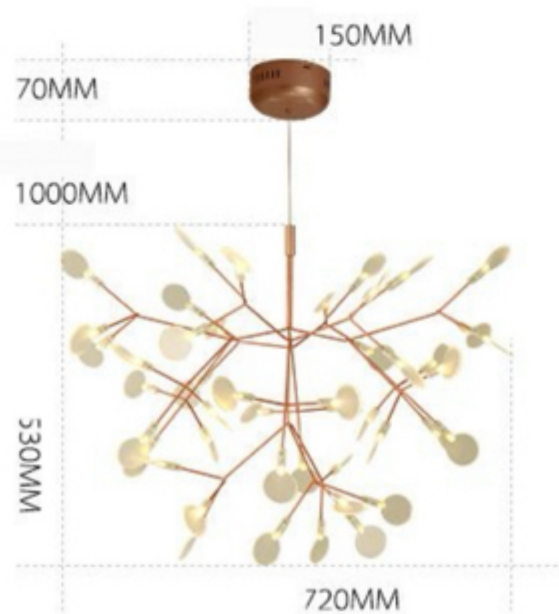

- . H: 40.5in (102.8cm)
- . L: 41in (104.1cm)
- . W: 40in (104.1cm)
- . Materials: Crystal

- . H: 52in (132.1cm)
- . L: 33.5in (85.1cm)
- . W: 33.5in (85.1cm)
- . Materials: Crystal

- . H: 33in (83.8cm)
- . L: 13in (33cm)
- . W: 8in (20.3cm)
- . Materials: Crystal

- H: 40in (101.6cm)
- L: 24in (60.9cm)
- W: 24in (60.9cm)
- Materials: Crystal

- H: 22in (55.9cm)
- L: 12in (30.5cm)
- W: 12in (30.5cm)
- Materials: Crystal

- H: 12.5in (31.7cm)
- L: 26in (66cm)
- W: 26in (66cm)
- Materials: Crystal

- H: 37in (93.9cm)
- L: 13in (33cm)
- W: 13in (33cm)
- Materials: Crystal

AMJ XIAOXIA

Innovation + Masterpiece + Craftsmanship

AMJ
XIAOXIA
Innovation + Masterpiece + Craftsmanship

9176P
D900*H900mm

9176P/L
L1000*W500*H590mm
L1200*W500*H590mm
L1500*W500*H590mm

9707P
L900*W350*H400mm
L1250*W650*H520mm
L1950*W1000*H1420mm

AMJ
XIAOXIA
Innovation + Masterpiece + Craftsmanship

AMJ
XIAOXIA
Innovation • Masterpiece • Craftsmanship

45light

30light

AMJ
XIAOXIA
Innovation • Masterpiece • Craftsmanship