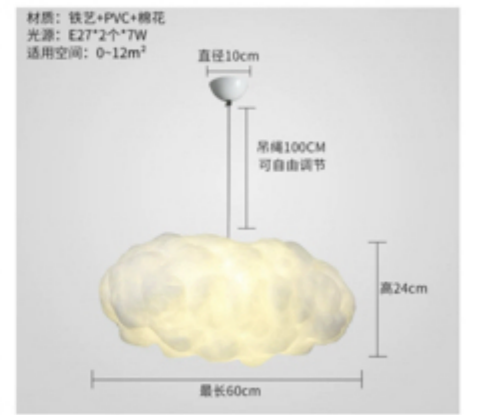

AMJ
XIAOXIA
Innovation • Masterpiece • Craftsmanship

W 65cm x H 100cm / W 26" x H 39.3"

W 130cm x H 180cm / W 51.1" x H 70.8"

W 180cm x H 265cm / W 70.8" x H 104"

MJ6133F
L1800*W800*H1260mm

213 mm

ø 904 mm

D610*H1800mm

D760*H1800mm

D904*H1800mm

AMJ
XIAOXIA
Innovation • Masterpiece • Craftsmanship

Materials:ash wood

10248P/A3
D180*H986mm

10248P/A2
D180*H665mm

10248P/A4
D180*H1315mm

10248P/B4
D260*H1210mm