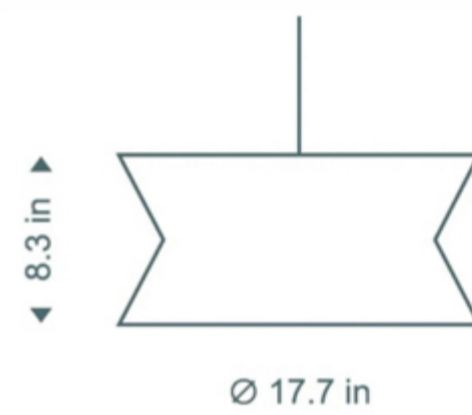

- . H: 40.5in (102.8cm)
- . L: 41in (104.1cm)
- . W: 40in (104.1cm)
- . Materials: Crystal

- . H: 52in (132.1cm)
- . L: 33.5in (85.1cm)
- . W: 33.5in (85.1cm)
- . Materials: Crystal

- . H: 33in (83.8cm)
- . L: 13in (33cm)
- . W: 8in (20.3cm)
- . Materials: Crystal

- H: 40in (101.6cm)
- L: 24in (60.9cm)
- W: 24in (60.9cm)
- Materials: Crystal

- H: 22in (55.9cm)
- L: 12in (30.5cm)
- W: 12in (30.5cm)
- Materials: Crystal

- H: 12.5in (31.7cm)
- L: 26in (66cm)
- W: 26in (66cm)
- Materials: Crystal

AMJ
XIAOXIA
Innovation • Masterpiece • Craftsmanship

W 65cm x H 100cm / W 26" x H 39.3"

W 130cm x H 180cm / W 51.1" x H 70.8"

W 180cm x H 265cm / W 70.8" x H 104"

MJ6133F
L1800*W800*H1260mm

213 mm

ø 904 mm

D610*H1800mm

D760*H1800mm

D904*H1800mm

AMJ
XIAOXIA
Innovation • Masterpiece • Craftsmanship

Materials:ash wood

10248P/A3
D180*H986mm

10248P/A2
D180*H665mm

10248P/A4
D180*H1315mm

10248P/B4
D260*H1210mm