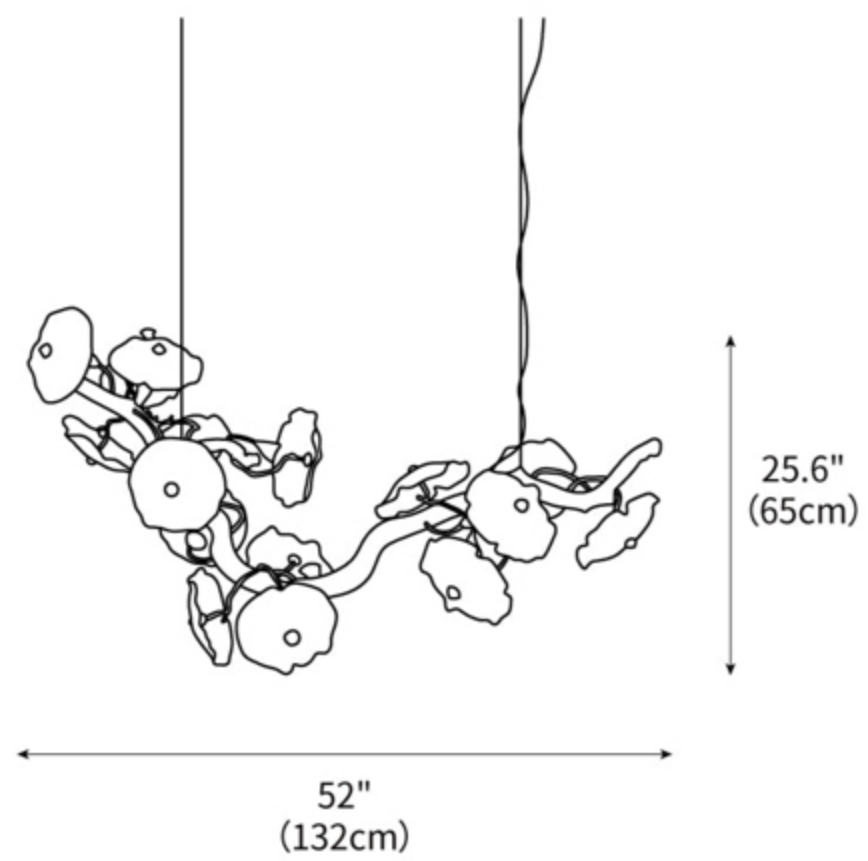

- H: 40in (101.6cm)
- L: 24in (60.9cm)
- W: 24in (60.9cm)
- Materials: Crystal

- H: 22in (55.9cm)
- L: 12in (30.5cm)
- W: 12in (30.5cm)
- Materials: Crystal

- H: 12.5in (31.7cm)
- L: 26in (66cm)
- W: 26in (66cm)
- Materials: Crystal

- H: 37in (93.9cm)
- L: 13in (33cm)
- W: 13in (33cm)
- Materials: Crystal

AMJ XIAOXIA

Innovation + Masterpiece + Craftsmanship

AMJ
XIAOXIA
Innovation + Masterpiece + Craftsmanship

9176P
D900*H900mm

9176P/L
L1000*W500*H590mm
L1200*W500*H590mm
L1500*W500*H590mm

AMJ
XIAOXIA
Innovation + Masterpiece + Craftsmanship

10111P/S
W470*H1170mm

10111P/M
W650*H1370mm

10111P/L
W830*H1570mm

10111P/H2300
W830*H2300mm

10111P/H2700
W830*H2700mm

10111P/H3000
W830*H3000mm

Ø 60cm / 23.6"

H 60cm / 23.6"

Ø 80cm / 31.5"

H 200cm / 78.7"

AMJ
XIAOXIA
Innovation • Masterpiece • Craftsmanship

AMJ XIAOXIA

Innovation + Masterpiece + Craftsmanship

10317P/15
D800*H2000mm

10317P/S
D130*H190mm
10317P/M
D160*H220mm
10317P/L
D160*H270mm