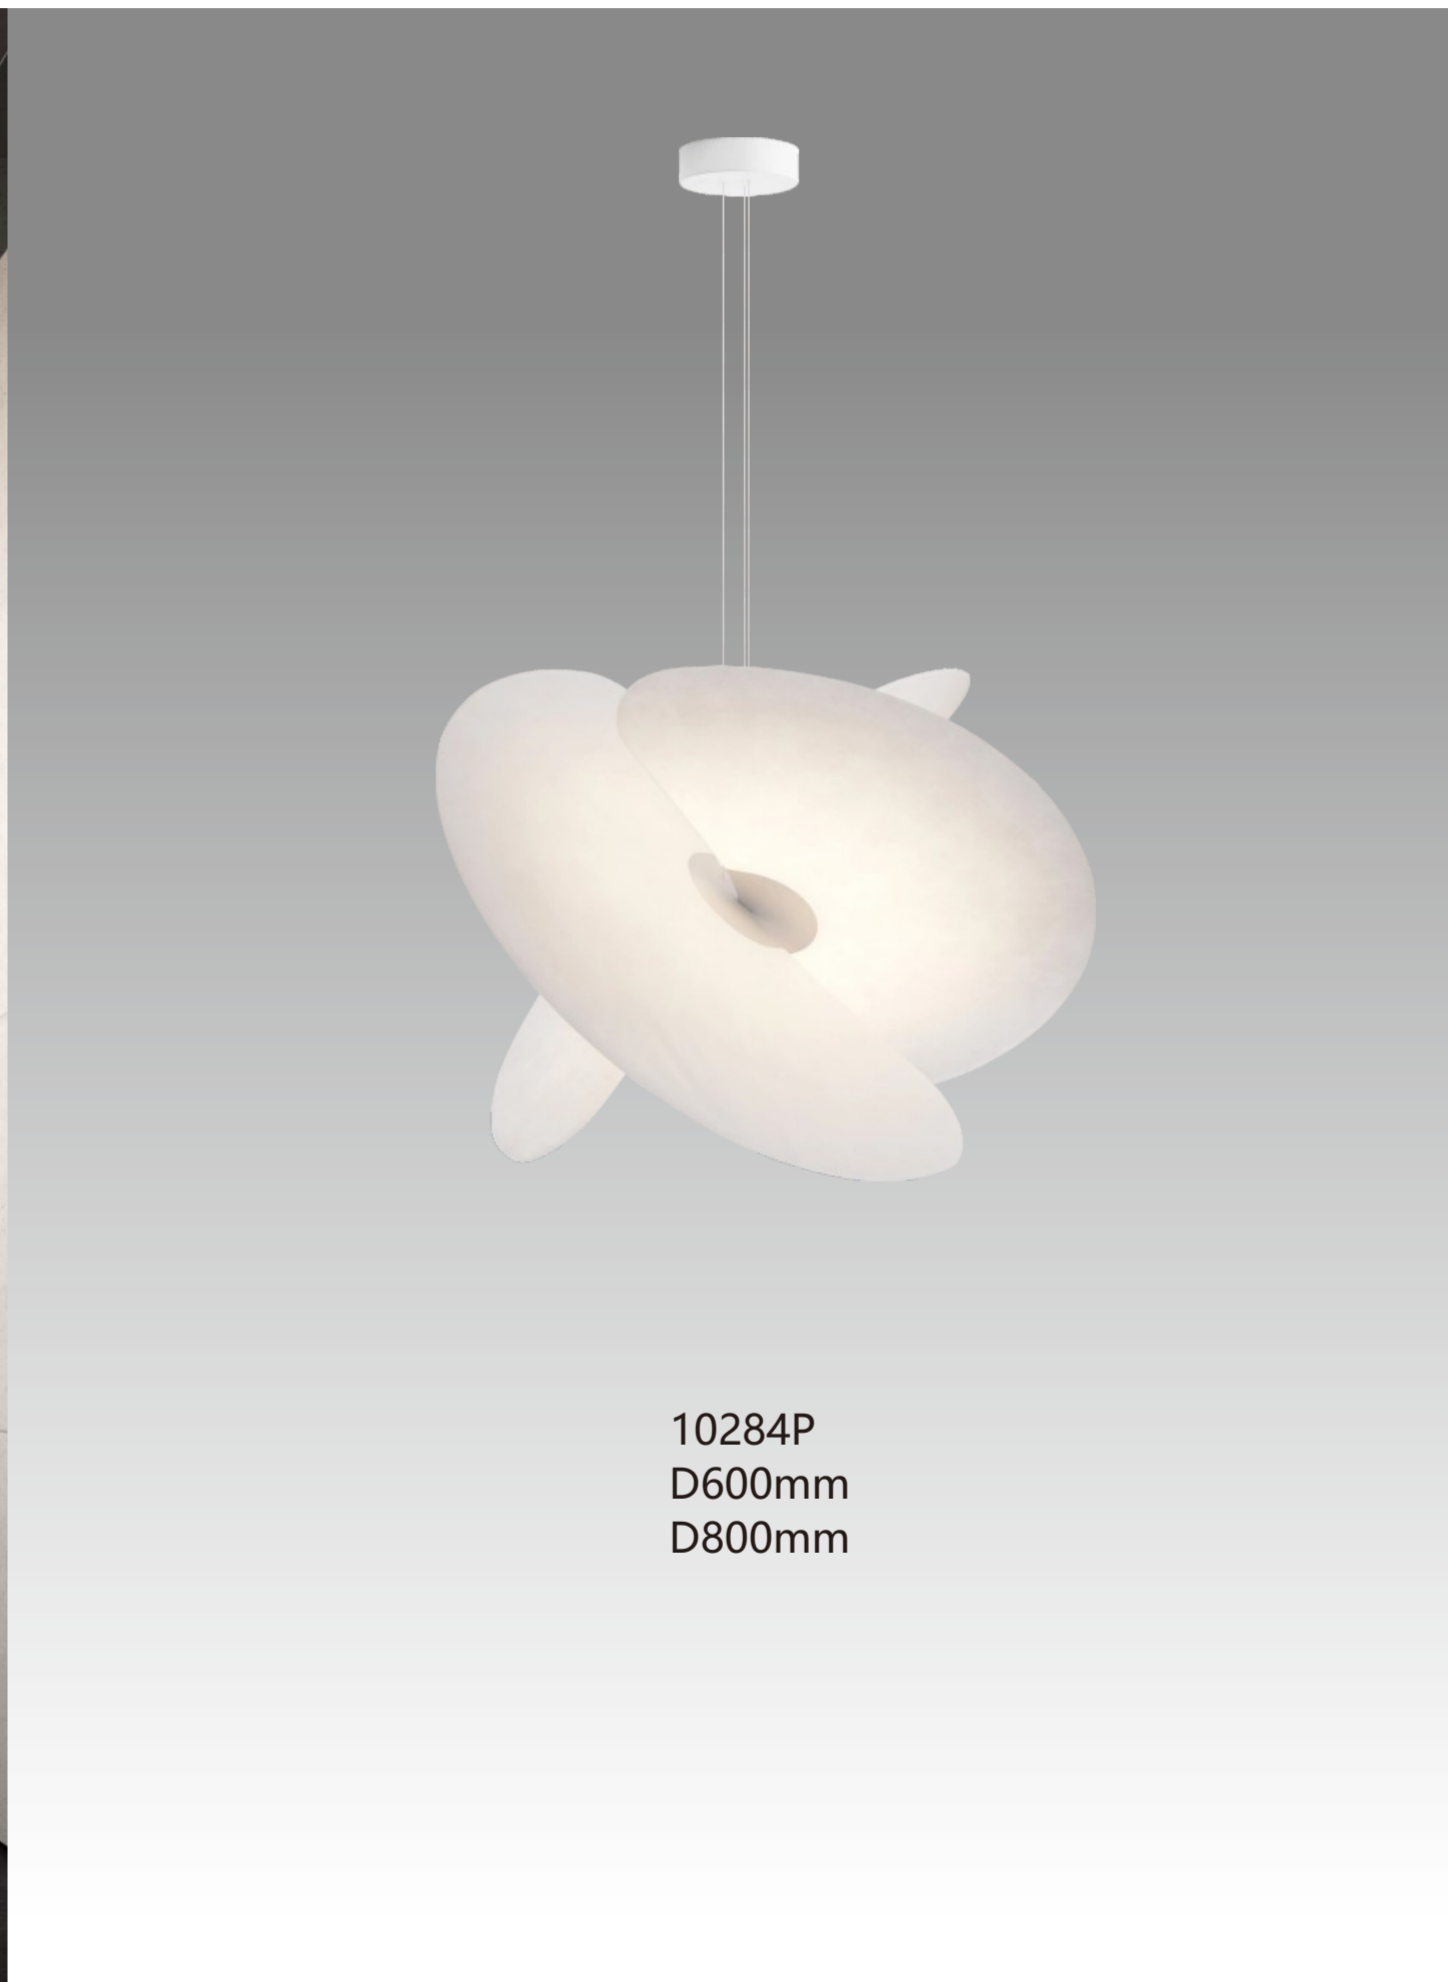

8622P/3B
L1290*W325mm

8622P/6B

8036P
D400*H250mm
D600*H300mm
D900*H450mm
D1000*H500mm
D1200*H650mm

8048P
D500mm
D600mm
D800mm
D900mm
D1000mm
D1100mm

8231P
D400mm
D500mm
D600mm
D680mm

8232P
D400mm
D500mm
D600mm
D680mm

10342P
D500mm
D655*H830mm

8667P
D600*H150mm
D800*H200mm

10284P
D600mm
D800mm

自然照明
Natural Lighting

10294P
D450*H320mm

8032P
D300mm
D400mm
D450mm
D500mm
D600mm
D800mm
D1000mm
D1300mm

1035P
L1200*W800*H410mm

8956P
D450*H450mm
D600*H450mm