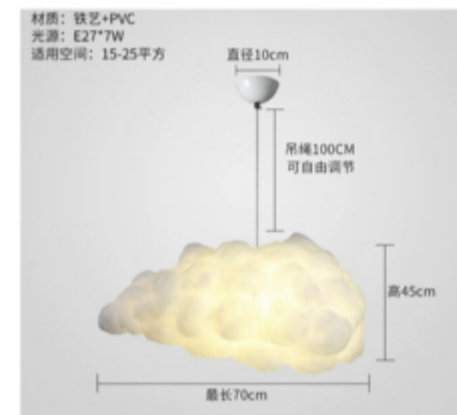

D760*H1800mm

D904*H1800mm

AMJ
XIAOXIA
Innovation • Masterpiece • Craftsmanship

Materials:ash wood

10248P/A3
D180*H986mm

10248P/A2
D180*H665mm

10248P/A4
D180*H1315mm

10248P/B4
D260*H1210mm