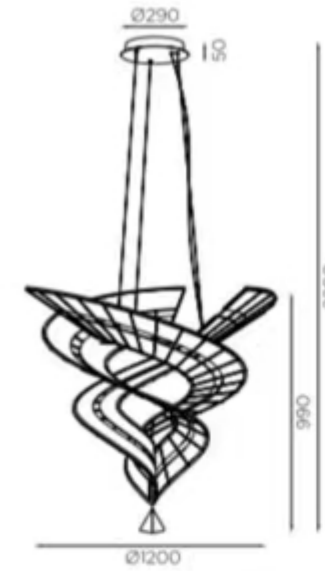

H 44 cm | L 150 cm | D 80 cm

H 210 cm * D 100 cm

H 44 cm | L 150 cm | D 80 cm

H 55 cm | L 16 cm | D 16 cm

Size:

D1400*H850mm

Size:

D1200/D66mm

AMJ
XIAOXIA
 Innovation + Masterpiece + Craftsmanship

AMJ
XIAOXIA
Innovation + Masterpiece + Craftsmanship

Diameter (cm)	Height, H1/H2 (cm)	Number of pendants, flowers/birds (pcs)
110	115/120	265/4
90	100/115	144/3
70	80/90	104/3

Diameter (cm)	Height, H1/H2 (cm)	Number of pendants, flowers/birds (pcs)
60	60	81

12,8

180

50

Diameter (cm)	Height, H1/H2 (cm)	Number of pendants, flowers/birds (pcs)
50	180	95/2

12,8

230

70

AMJ
XIAOXIA
Innovation + Masterpiece + Craftsmanship

■ Stainless steel+Acrylic
100W

■ Stainless steel+Acrylic
142W

■ Stainless steel+Acrylic
100W

AMJ
XIAOXIA
Innovation • Masterpiece • Craftmanship

新装饰艺术 + 装置艺术