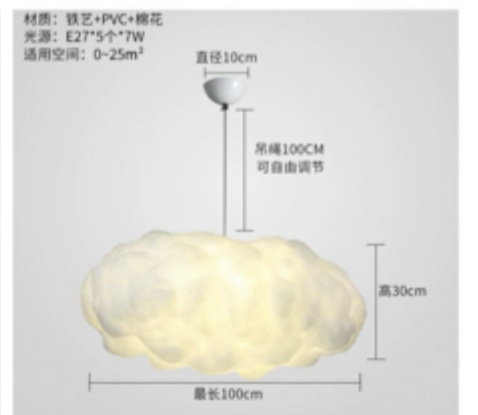

AMJ
XIAOXIA
Innovation • Masterpiece • Craftsmanship

W 65cm x H 100cm / W 26" x H 39.3"

W 130cm x H 180cm / W 51.1" x H 70.8"

W 180cm x H 265cm / W 70.8" x H 104"

MJ6133F
L1800*W800*H1260mm

213 mm

ø 904 mm

D610*H1800mm

D760*H1800mm

D904*H1800mm

AMJ
XIAOXIA
Innovation • Masterpiece • Craftsmanship

Materials:ash wood

10248P/A3
D180*H986mm

10248P/A2
D180*H665mm

10248P/A4
D180*H1315mm

10248P/B4
D260*H1210mm