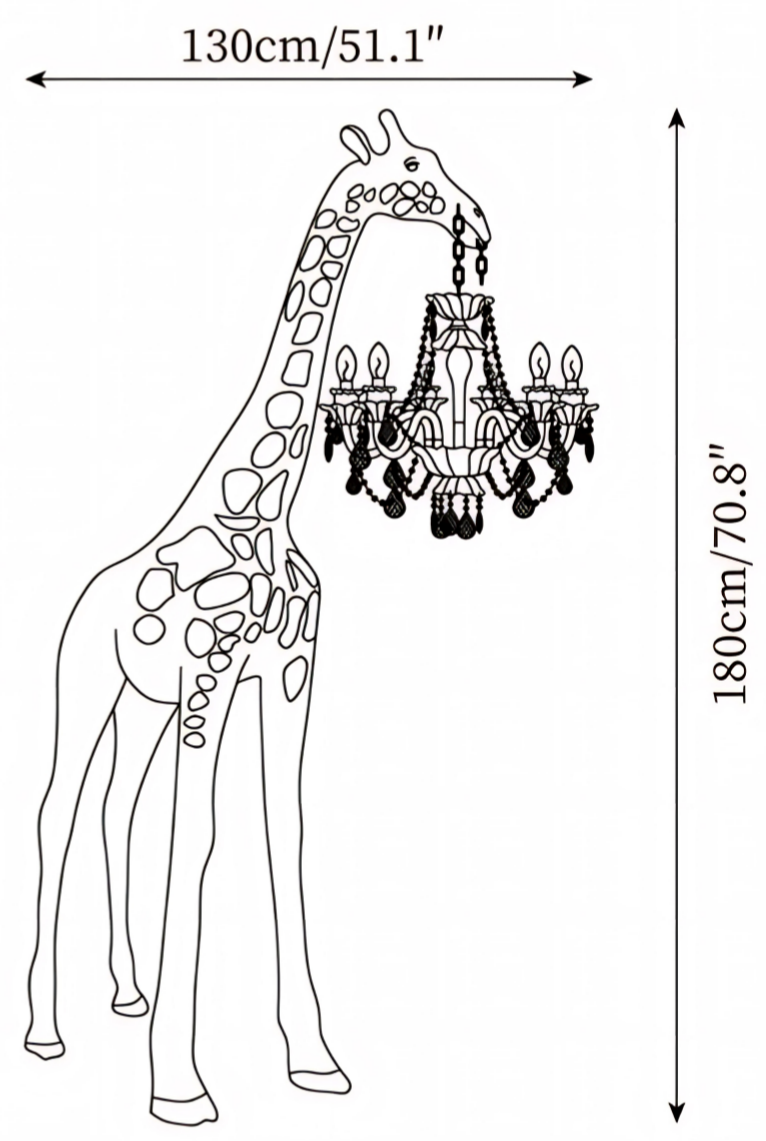

- . H: 40.5in (102.8cm)
- . L: 41in (104.1cm)
- . W: 40in (104.1cm)
- . Materials: Crystal

- . H: 52in (132.1cm)
- . L: 33.5in (85.1cm)
- . W: 33.5in (85.1cm)
- . Materials: Crystal

- . H: 33in (83.8cm)
- . L: 13in (33cm)
- . W: 8in (20.3cm)
- . Materials: Crystal

- H: 40in (101.6cm)
- L: 24in (60.9cm)
- W: 24in (60.9cm)
- Materials: Crystal

- H: 22in (55.9cm)
- L: 12in (30.5cm)
- W: 12in (30.5cm)
- Materials: Crystal

- H: 12.5in (31.7cm)
- L: 26in (66cm)
- W: 26in (66cm)
- Materials: Crystal

9075P
D160*H200mm
D260*H300mm
D360*H400mm

MJ6052P
D600mm

MJ8903P
D600mm

8640P/A
D600*H2000mm
D800*H3000mm
D1000*H3000mm

8640P/B
L1500*W600*H1500mm

AMJ XIAOXIA

Innovation + Masterpiece + Craftsmanship

AMJ
XIAOXIA
Innovation · Masterpiece · Craftsmanship

AMJ
XIAOXIA
Innovation • Masterpiece • Craftsmanship

W 65cm x H 100cm / W 26" x H 39.3"

W 130cm x H 180cm / W 51.1" x H 70.8"

W 180cm x H 265cm / W 70.8" x H 104"

MJ6133F
L1800*W800*H1260mm

213 mm

ø 904 mm

D610*H1800mm