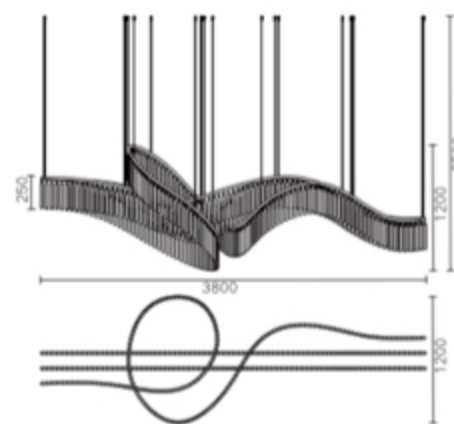

Stainless steel+Crystal
105W