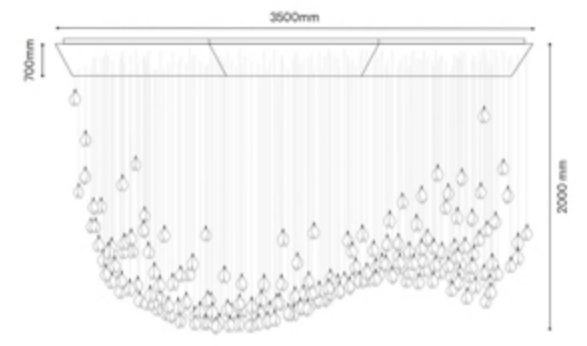

Bloom · Scandent · 225 Bloom · Scandent · 150 Bloom · Scandent · 105

Bloom · Conical · 105

Bloom · Conical · 85

Bloom · Conical · 40

Bloom · Blanket · 200

Bloom · Blanket · 100

Bloom · Blanket · 9

Bloom · Blanket · 60

AMJ
XIAOXIA
 Innovation + Masterpiece + Craftsmanship

AMJ
XIAOXIA
Innovation + Masterpiece + Craftsmanship

Diameter (cm)	Height, H1/H2 (cm)	Number of pendants, flowers/birds (pcs)
110	115/120	265/4
90	100/115	144/3
70	80/90	104/3

Diameter (cm)	Height, H1/H2 (cm)	Number of pendants, flowers/birds (pcs)
60	60	81

12,8

180

50

Diameter (cm)	Height, H1/H2 (cm)	Number of pendants, flowers/birds (pcs)
50	180	95/2

12,8

230

70